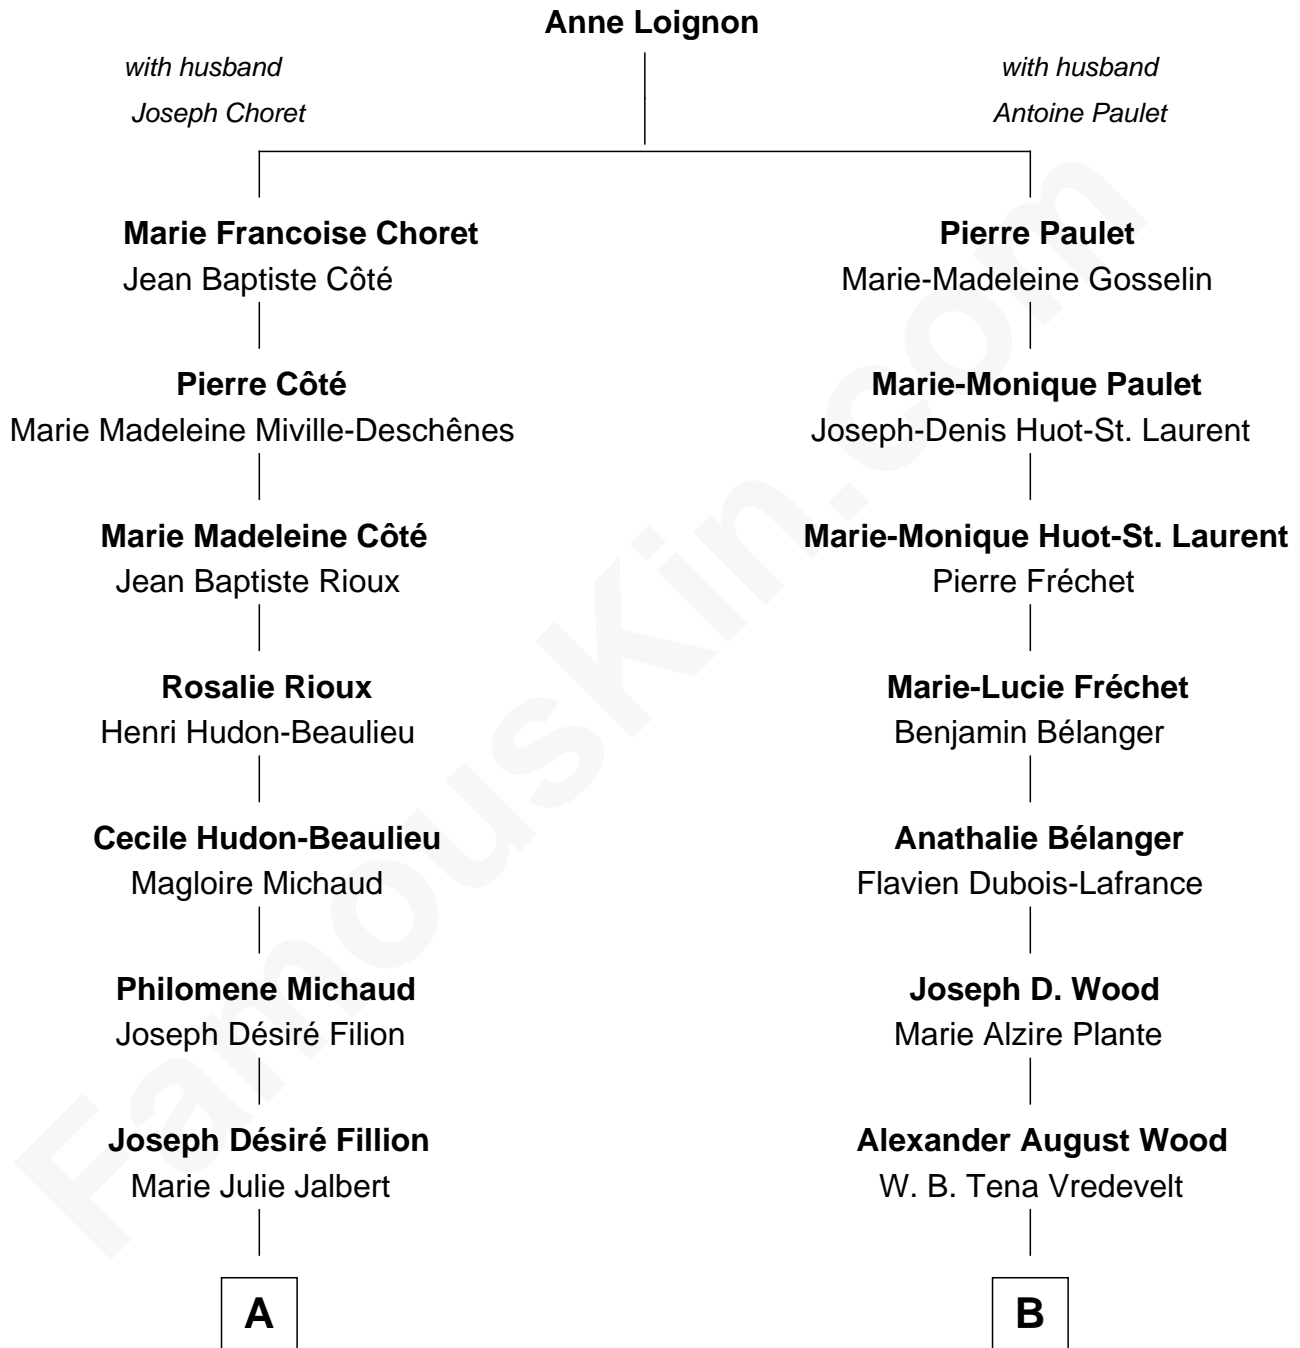

# FamousKin.com Relationship Chart of

**Nathan Fillion**

TV and Movie Actor

9th cousin of

**Julianne Hough**

Singer, Dancer and Actress - "DWTS" Pro

**A**

**Omer Fillion**  
Beatrice T. Bérubé

**Robert Fillion**  
June Early

**Nathan Fillion**  
*TV and Movie Actor*

**B**

**Colleen P. H. Wood**  
Robert Virgil Hough

**Bruce Robert Hough**  
Marianne Heaton

**Julianne Hough**  
*"Dancing with the Stars"*