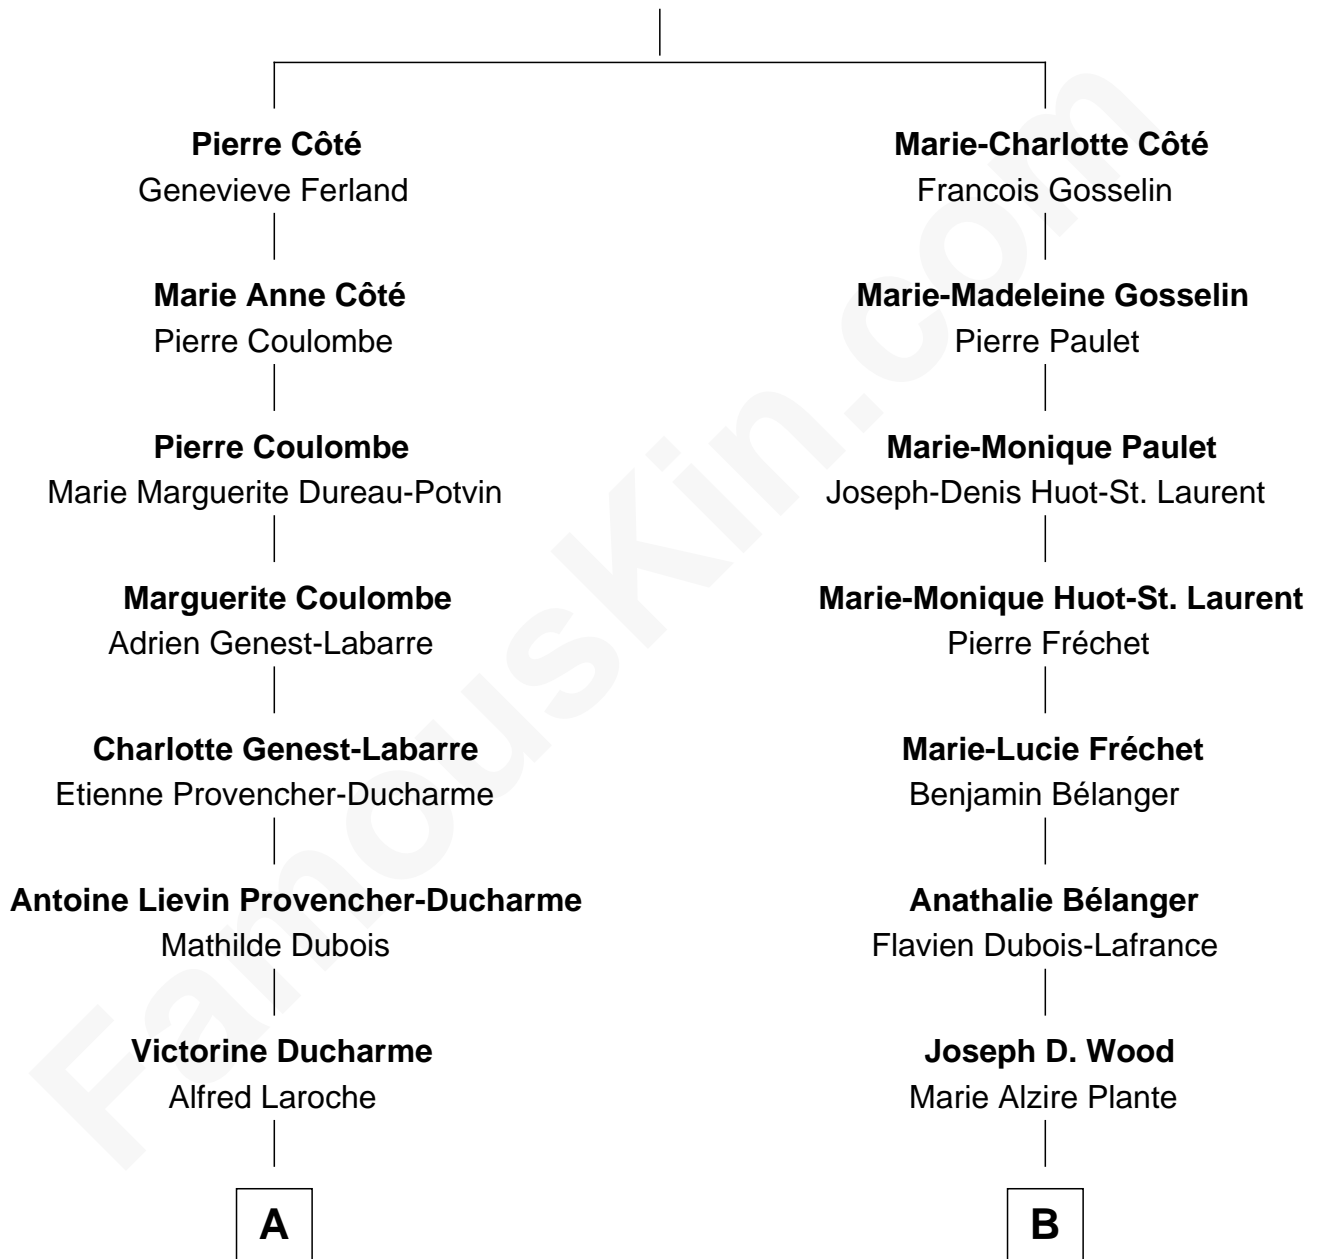

FamousKin.com Relationship Chart of

Nathan Fillion

TV and Movie Actor

10th cousin of

Julianne Hough

Singer, Dancer and Actress - "DWTS" Pro

Mathieu Côté
Élisabeth Gravel

A

Marie Eugenie Laroche

Napoléon Bérubé

Beatrice T. Bérubé

Omer Fillion

Robert Fillion

June Early

Nathan Fillion

TV and Movie Actor

"Dancing with the Stars"