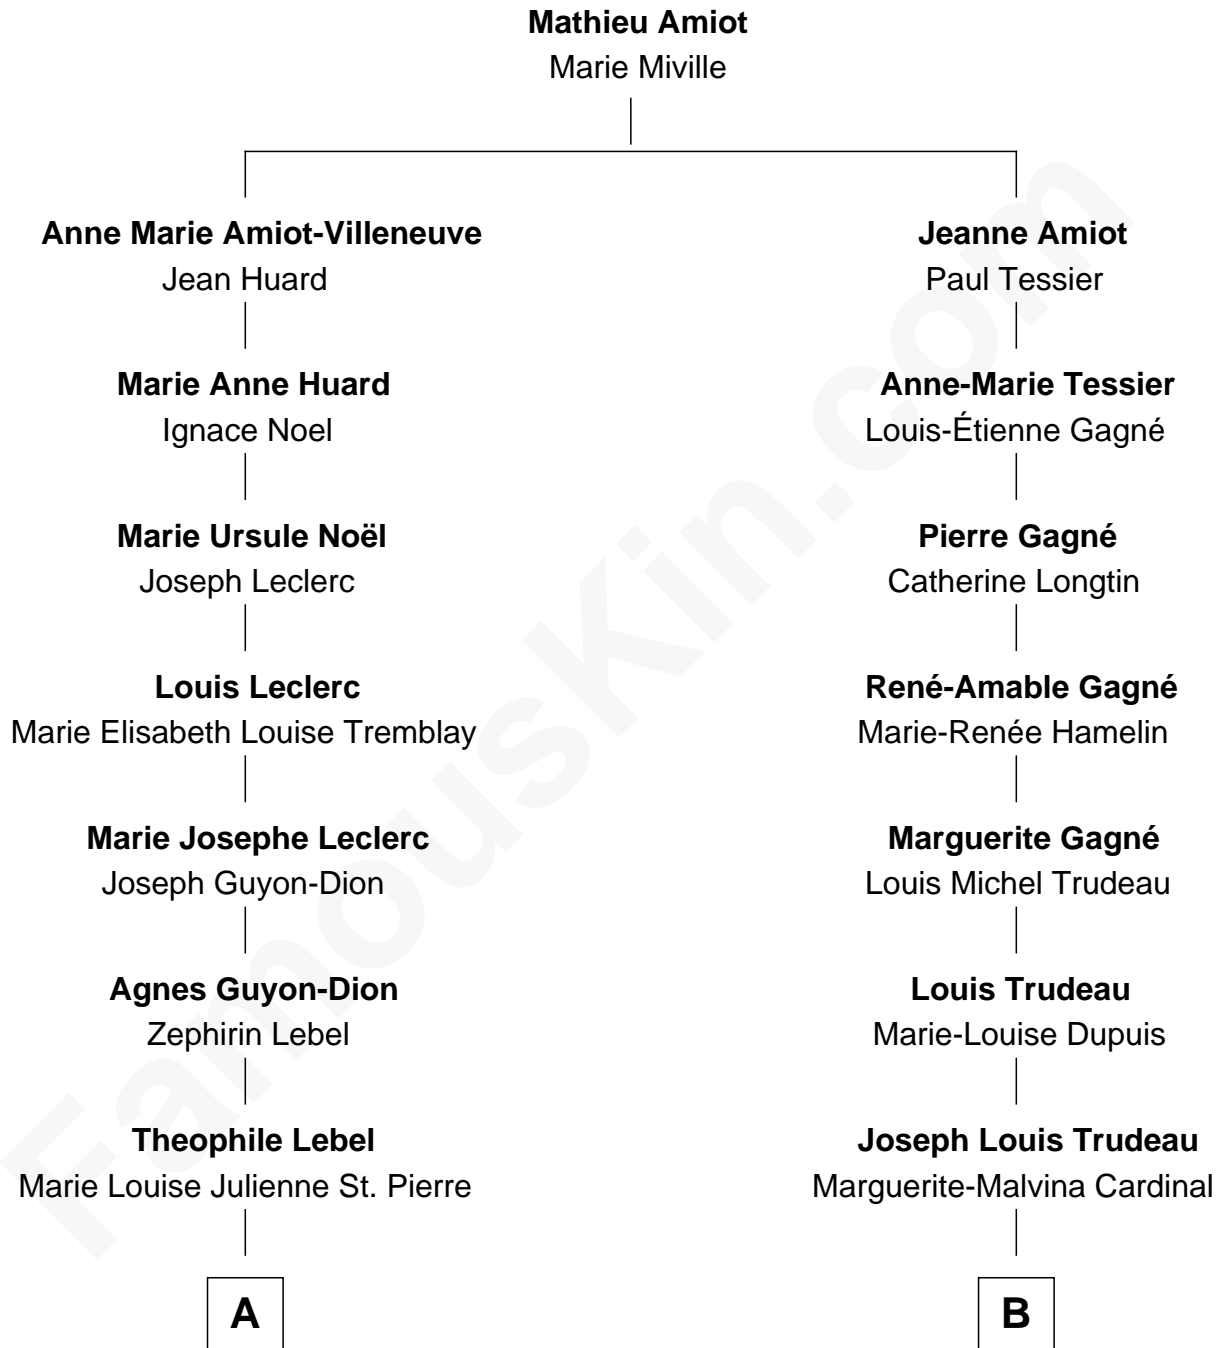

# FamousKin.com Relationship Chart of

**Nathan Fillion**

*TV and Movie Actor*

9th cousin 2 times removed of

**Justin Trudeau**

*23rd Prime Minister of Canada*

**A**

**Marie Louise Josephine Lebel**

Ulric Bérubé

**Napoléon Bérubé**

Marie Eugenie Laroche

**Beatrice T. Bérubé**

Omer Fillion

**Robert Fillion**

June Early

**Nathan Fillion**

*TV and Movie Actor*

**B**

**Charles Émile Trudeau**

Grace Elliott

**Pierre Elliott Trudeau**

Margaret Joan Sinclair

**Justin Trudeau**

*23rd Prime Minister of Canada*