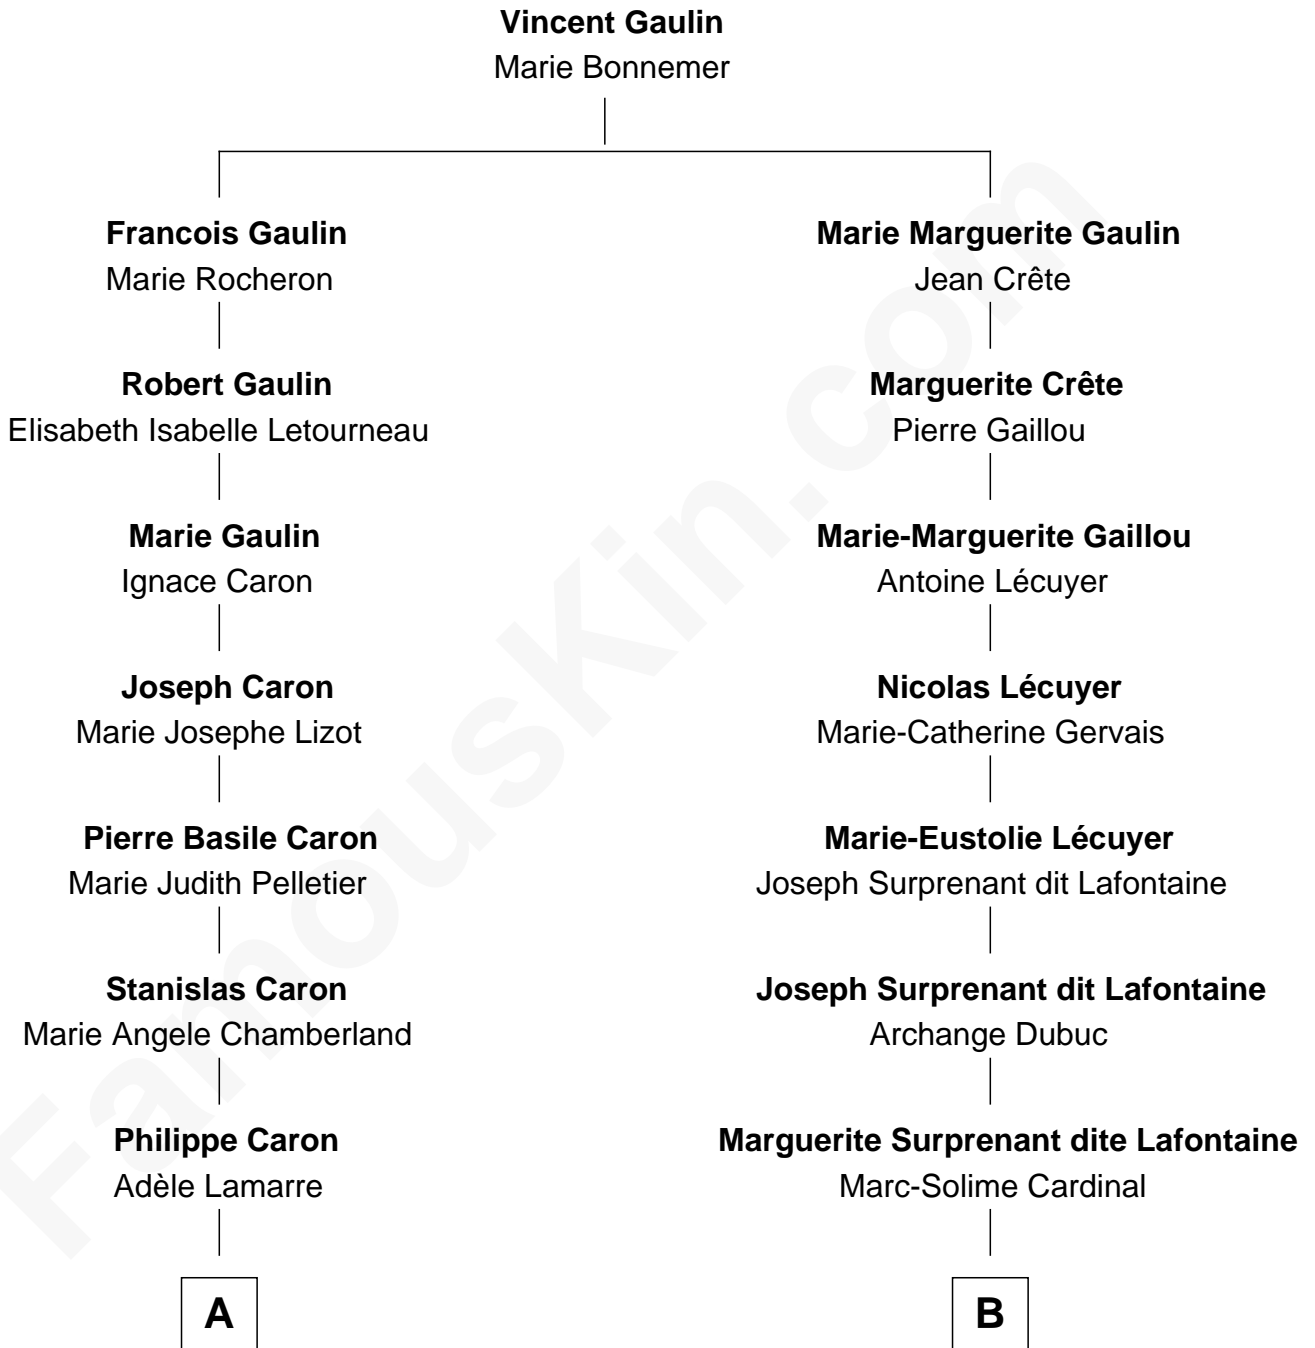

FamousKin.com Relationship Chart of

Nathan Fillion

TV and Movie Actor

10th cousin 1 time removed of

Justin Trudeau

23rd Prime Minister of Canada

A

Marie Julie Caron
Arsène Joseph Jalbert

Marie Julie Jalbert
Joseph Désiré Fillion

Omer Fillion
Beatrice T. Bérubé

Robert Fillion
June Early

Nathan Fillion
TV and Movie Actor

B

Marguerite-Malvina Cardinal
Joseph Louis Trudeau

Charles Émile Trudeau
Grace Elliott

Pierre Elliott Trudeau
Margaret Joan Sinclair

Justin Trudeau
23rd Prime Minister of Canada