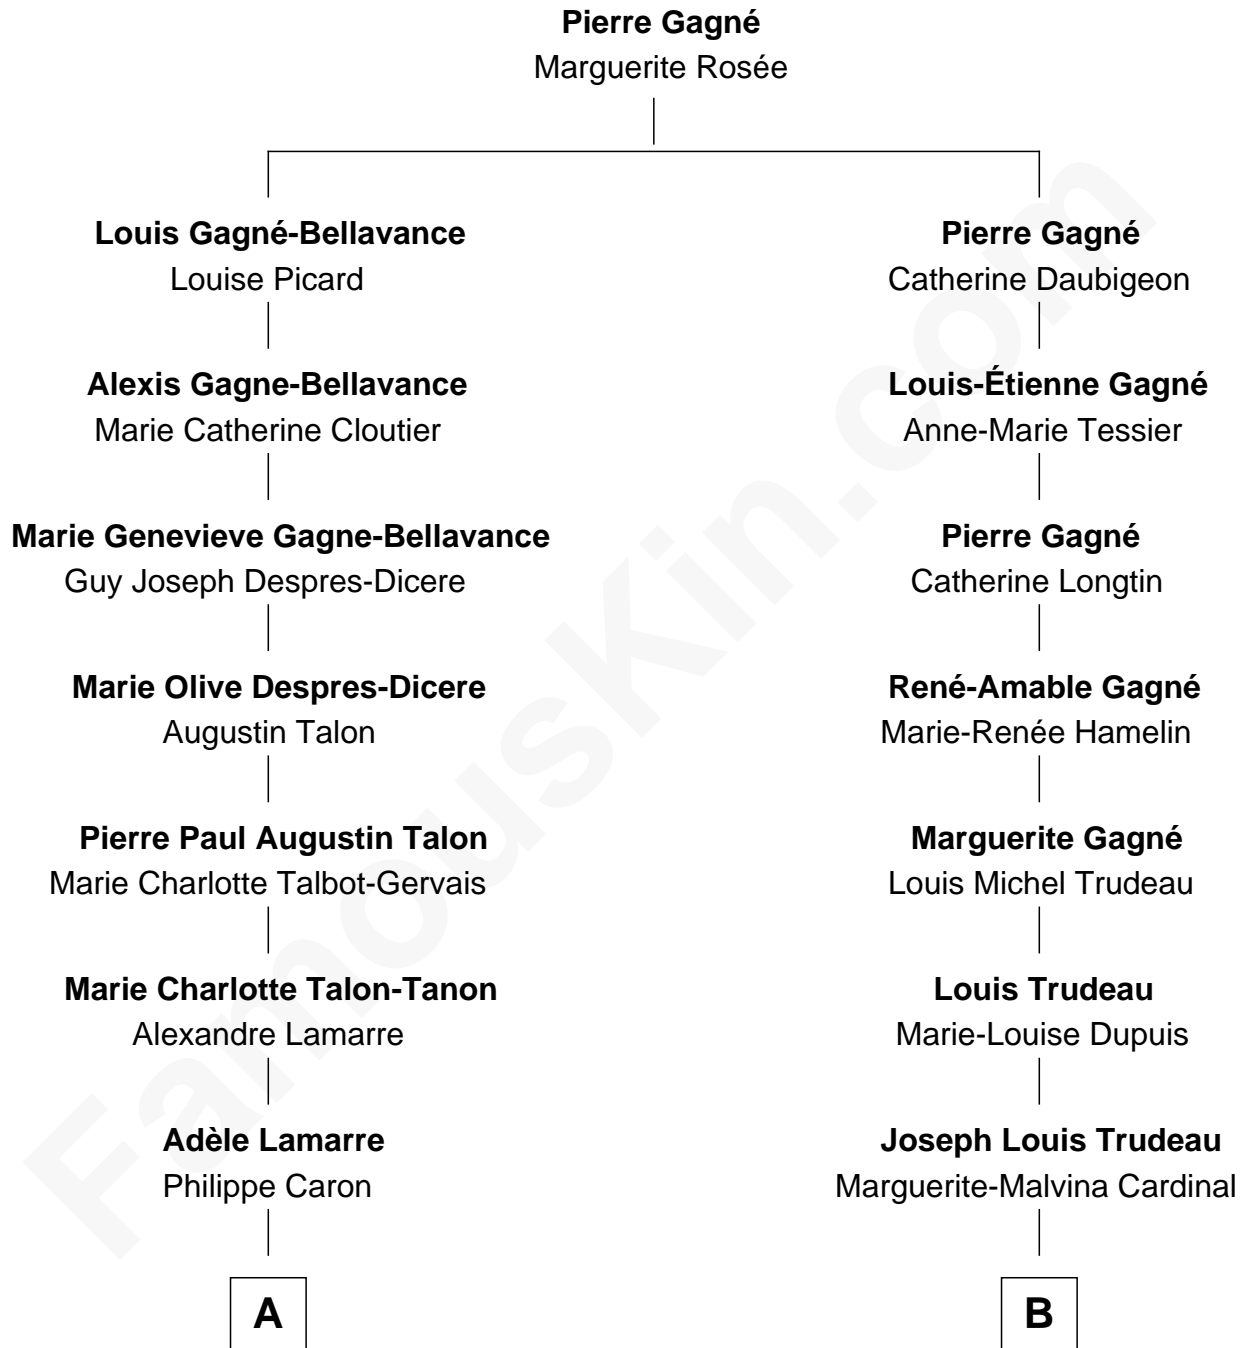

FamousKin.com Relationship Chart of

Nathan Fillion

TV and Movie Actor

8th cousin 3 times removed of

Pierre Trudeau

15th Prime Minister of Canada

A

Marie Julie Caron
Arsène Joseph Jalbert

Marie Julie Jalbert
Joseph Désiré Fillion

Omer Fillion
Beatrice T. Bérubé

Robert Fillion
June Early

Nathan Fillion
TV and Movie Actor

B

Charles Émile Trudeau
Grace Elliott

Pierre Trudeau
15th Prime Minister of Canada