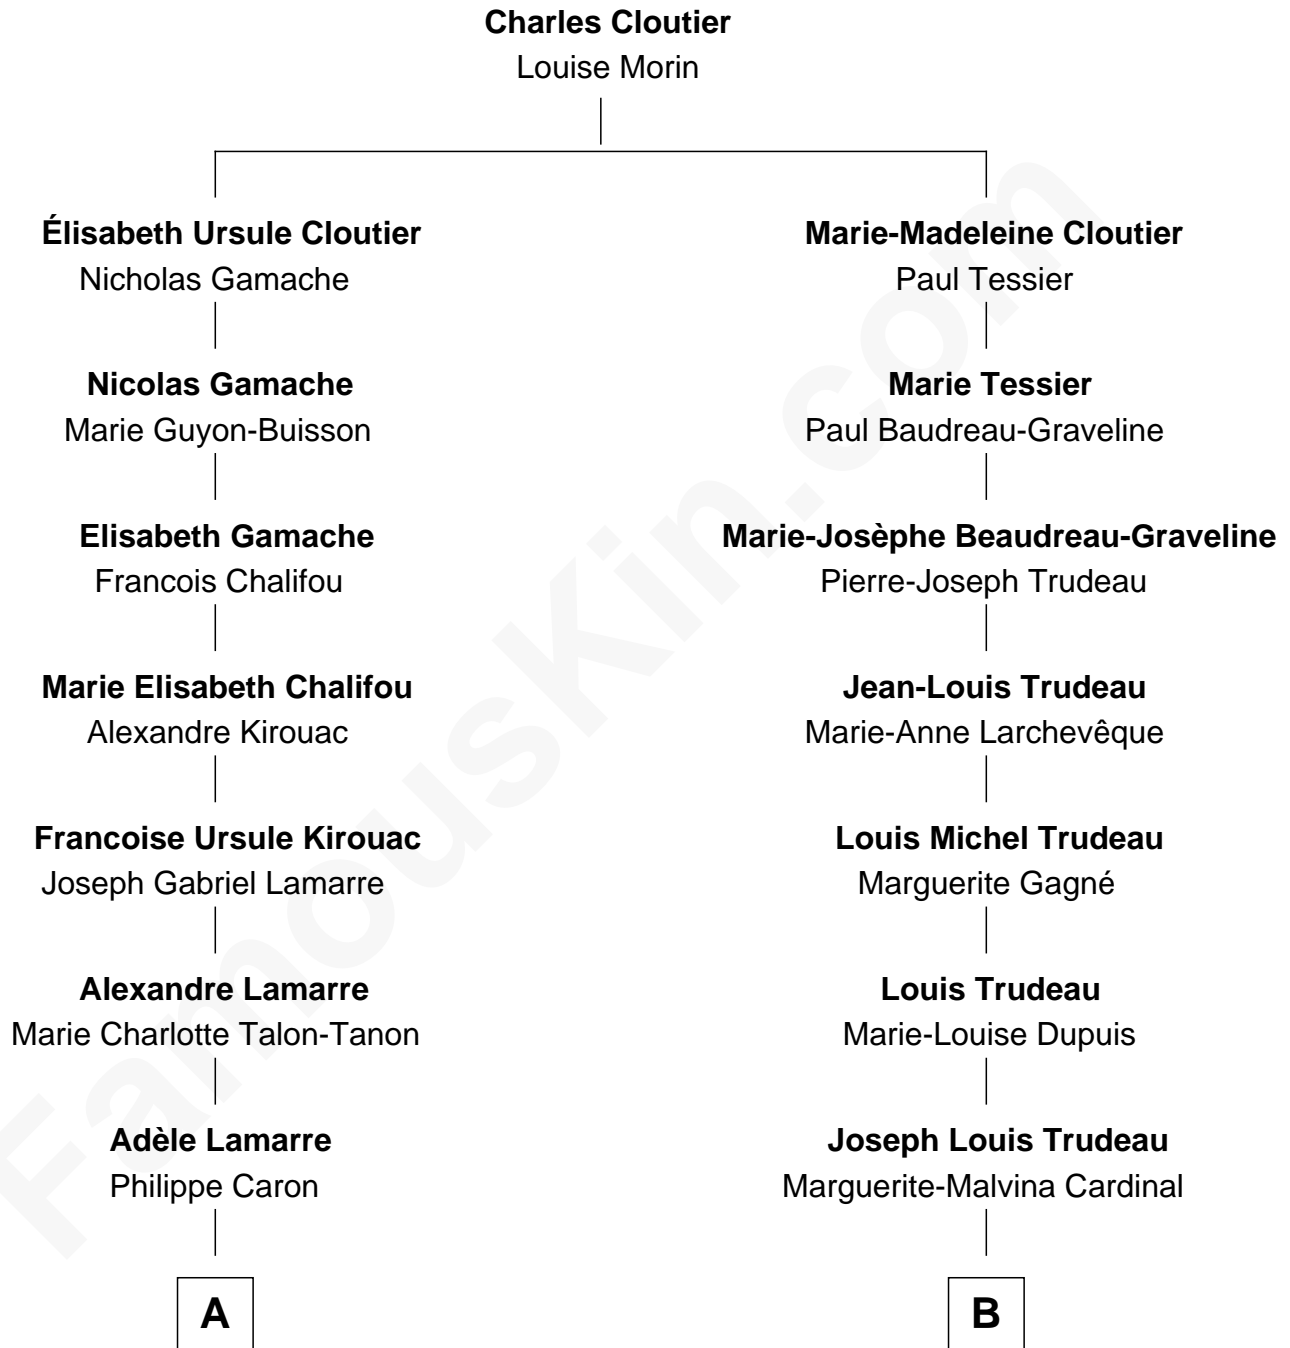

FamousKin.com Relationship Chart of

Nathan Fillion

TV and Movie Actor

8th cousin 3 times removed of

Pierre Trudeau

15th Prime Minister of Canada

A

Marie Julie Caron
Arsène Joseph Jalbert

Marie Julie Jalbert
Joseph Désiré Fillion

Omer Fillion
Beatrice T. Bérubé

Robert Fillion
June Early

Nathan Fillion
TV and Movie Actor

B

Charles Émile Trudeau
Grace Elliott

Pierre Trudeau
15th Prime Minister of Canada