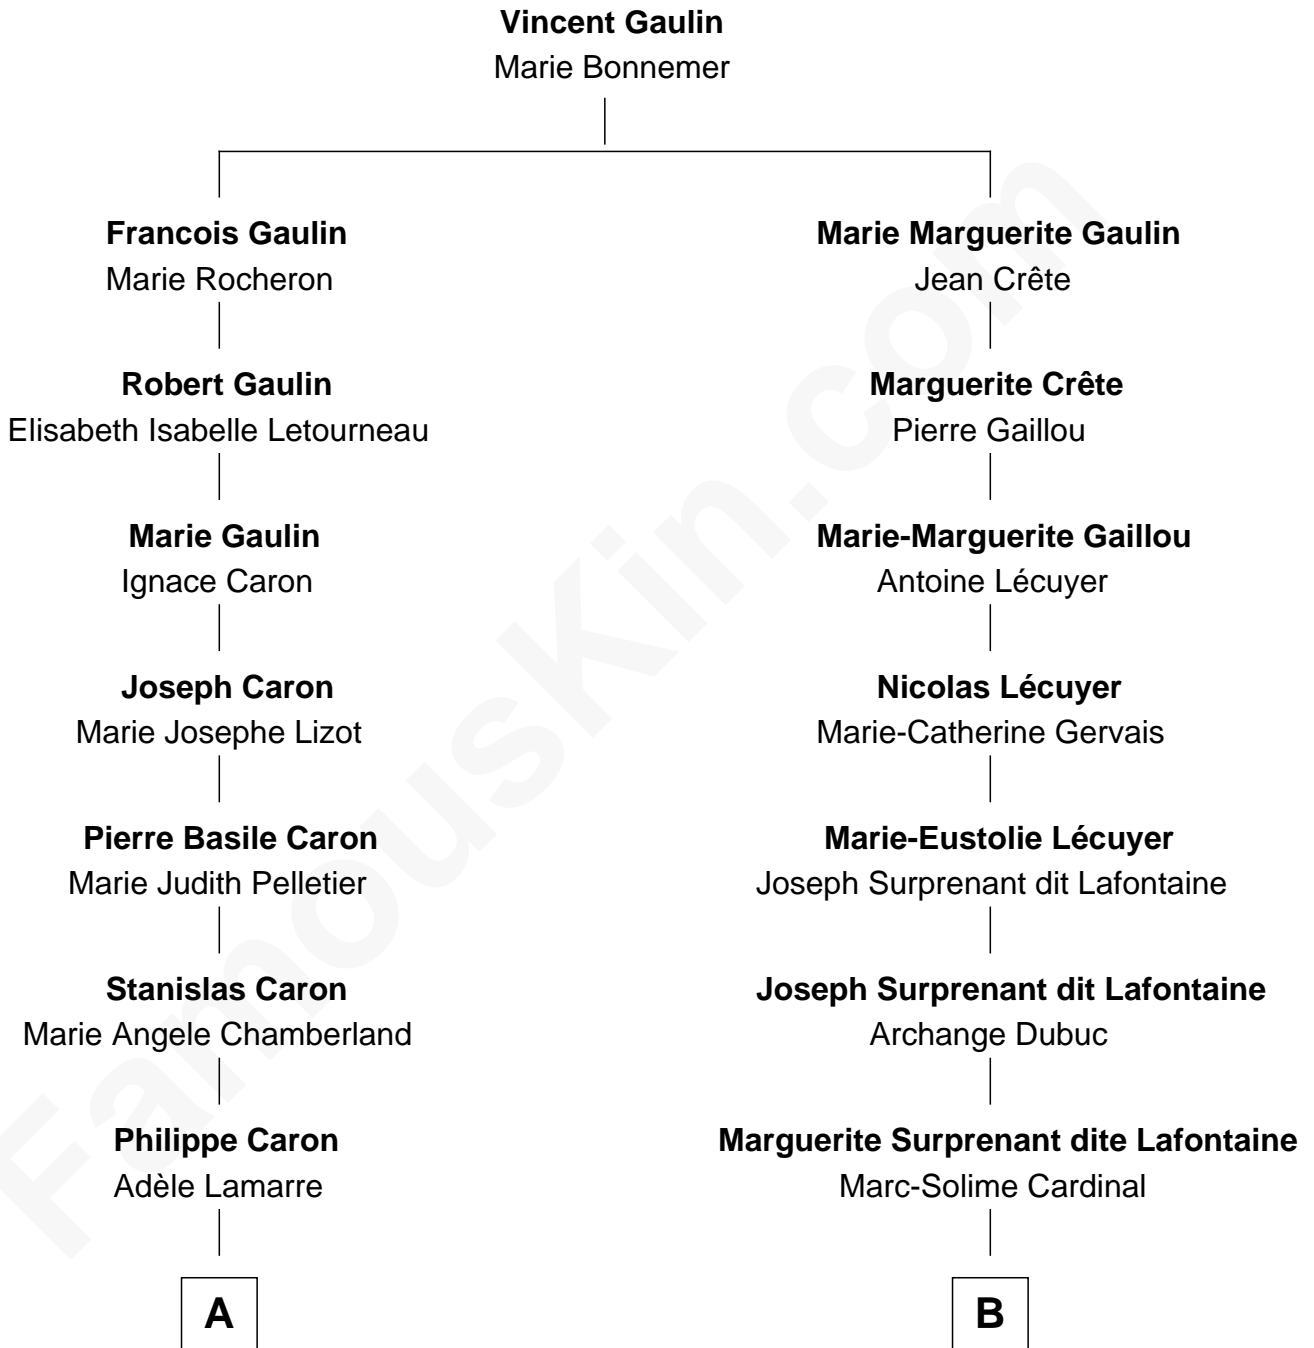

FamousKin.com Relationship Chart of

Nathan Fillion

TV and Movie Actor

9th cousin 2 times removed of

Pierre Trudeau

15th Prime Minister of Canada

A

Marie Julie Caron
Arsène Joseph Jalbert

Marie Julie Jalbert
Joseph Désiré Fillion

Omer Fillion
Beatrice T. Bérubé

Robert Fillion
June Early

Nathan Fillion
TV and Movie Actor

B

Marguerite-Malvina Cardinal
Joseph Louis Trudeau

Charles Émile Trudeau
Grace Elliott

Pierre Trudeau
15th Prime Minister of Canada