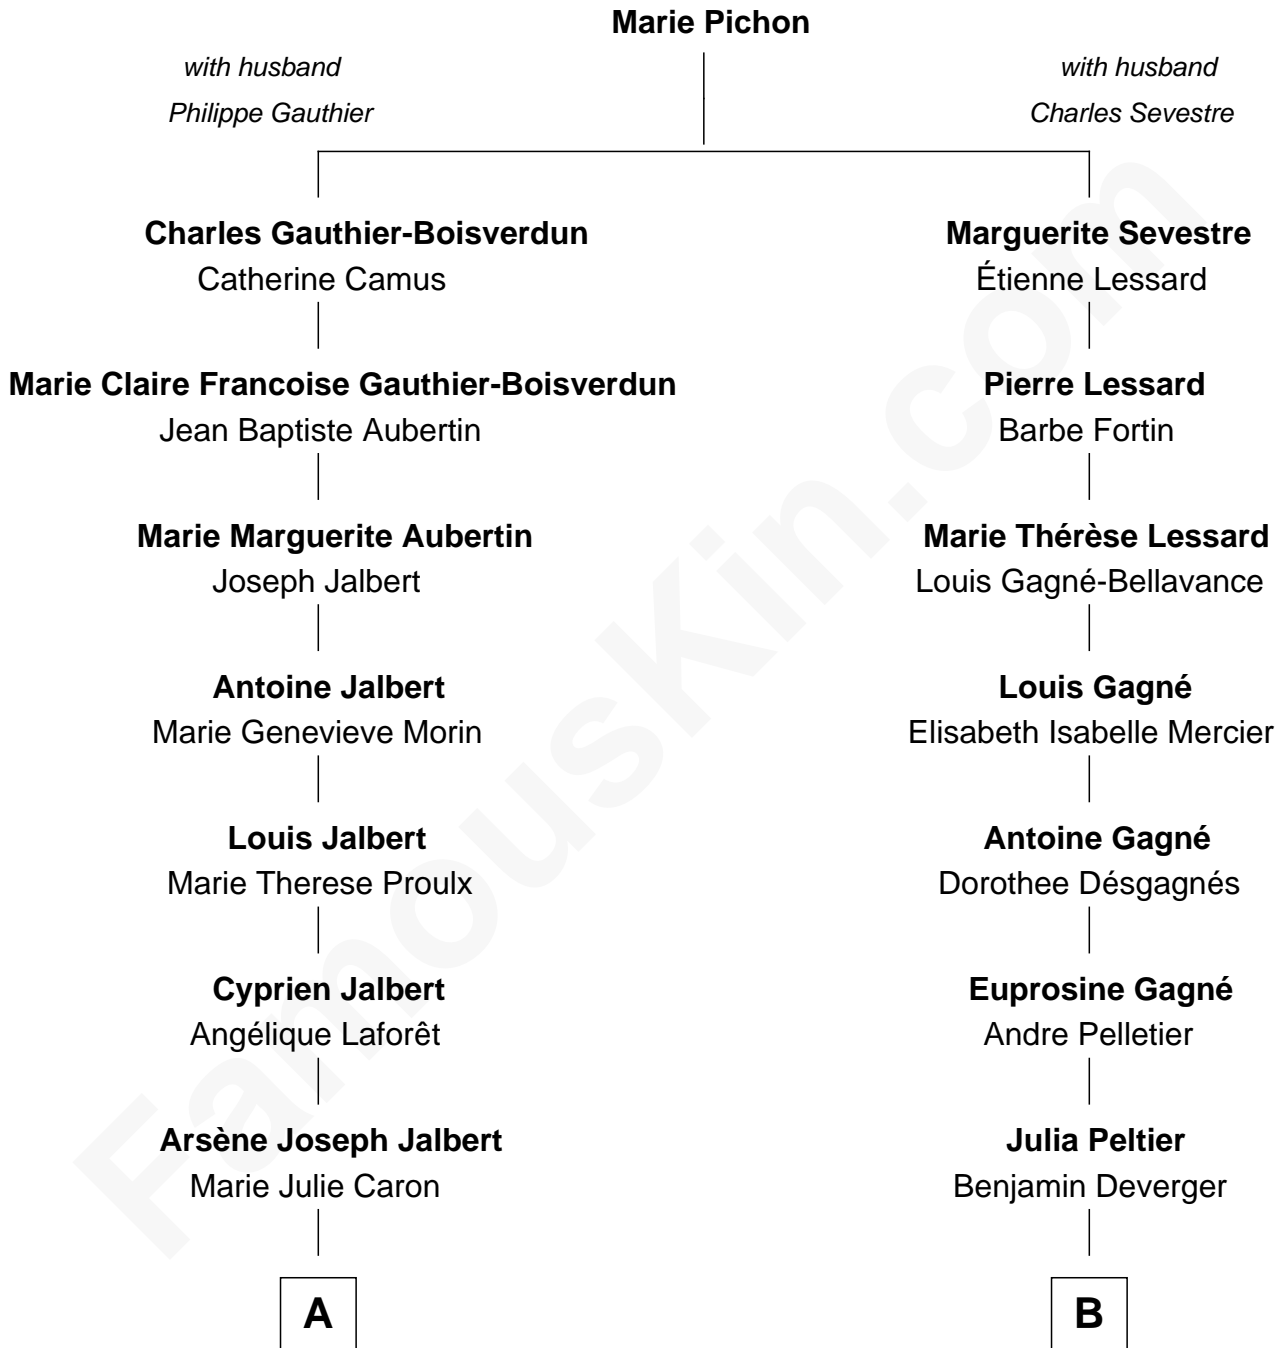

# FamousKin.com Relationship Chart of

**Nathan Fillion**

*TV and Movie Actor*

10th cousin 2 times removed of

**Melissa Benoist**

*TV Actress*

**A**

**Marie Julie Jalbert**  
Joseph Désiré Fillion

**Omer Fillion**  
Beatrice T. Bérubé

**Robert Fillion**  
June Early

**Nathan Fillion**  
*TV and Movie Actor*

**B**

**Julia Deverger**  
Michael Benoist

**Leon Benoist**  
Mary Barteau

**Edgar James Benoist**  
Helen M. Hachting