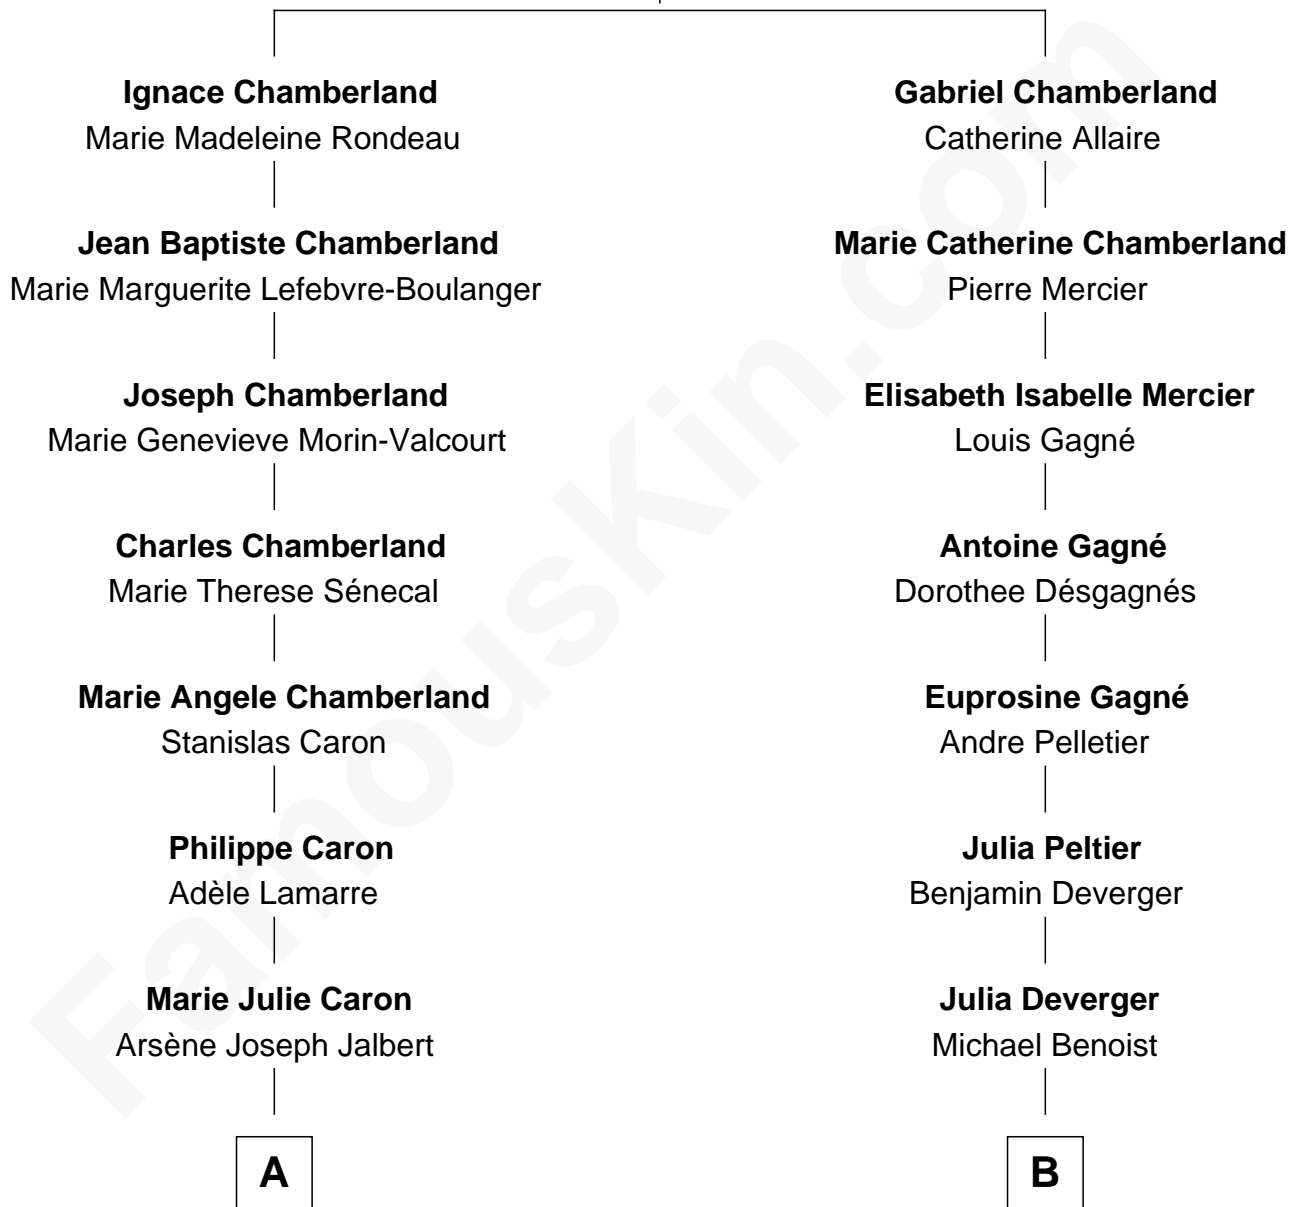

FamousKin.com Relationship Chart of

Nathan Fillion

TV and Movie Actor

10th cousin 1 time removed of

Melissa Benoist

TV Actress

Simon Chamberland

Marie Boileau