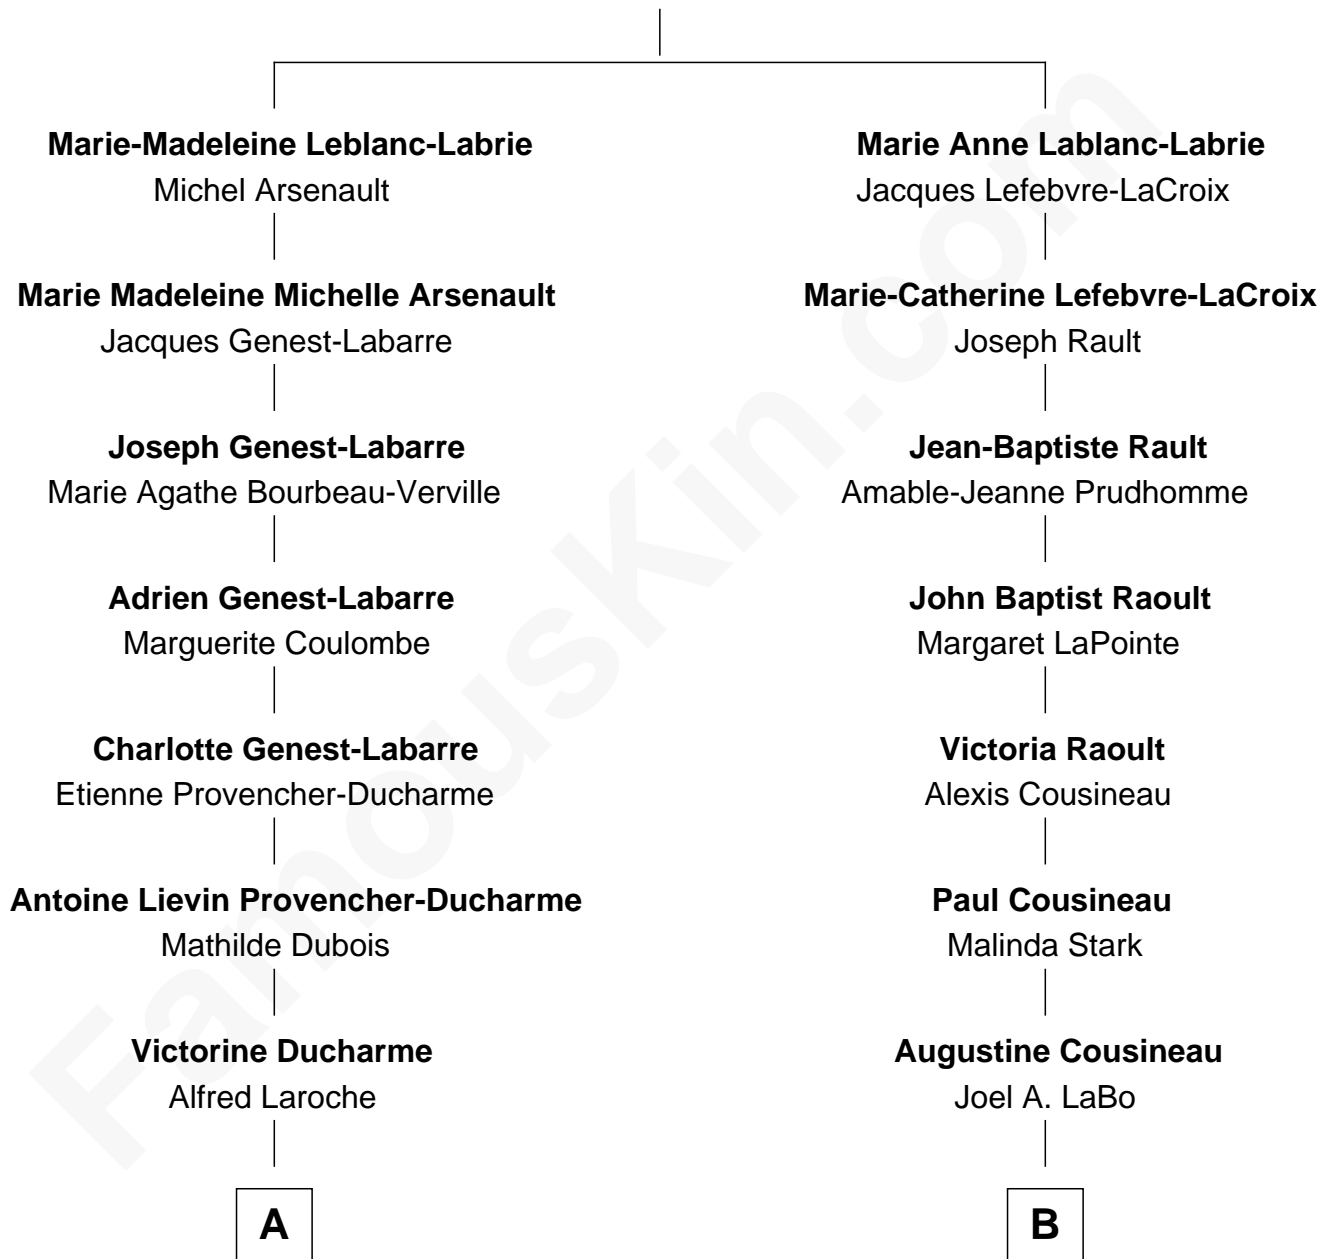

FamousKin.com Relationship Chart of

Nathan Fillion

TV and Movie Actor

10th cousin of

Dax Shepard

TV and Movie Actor

Nicolas Lablanc-Labrie

Marie Madeleine Duteau

A

Marie Eugenie Laroche

Napoléon Bérubé

Beatrice T. Bérubé

Omer Fillion

Robert Fillion

June Early

Nathan Fillion