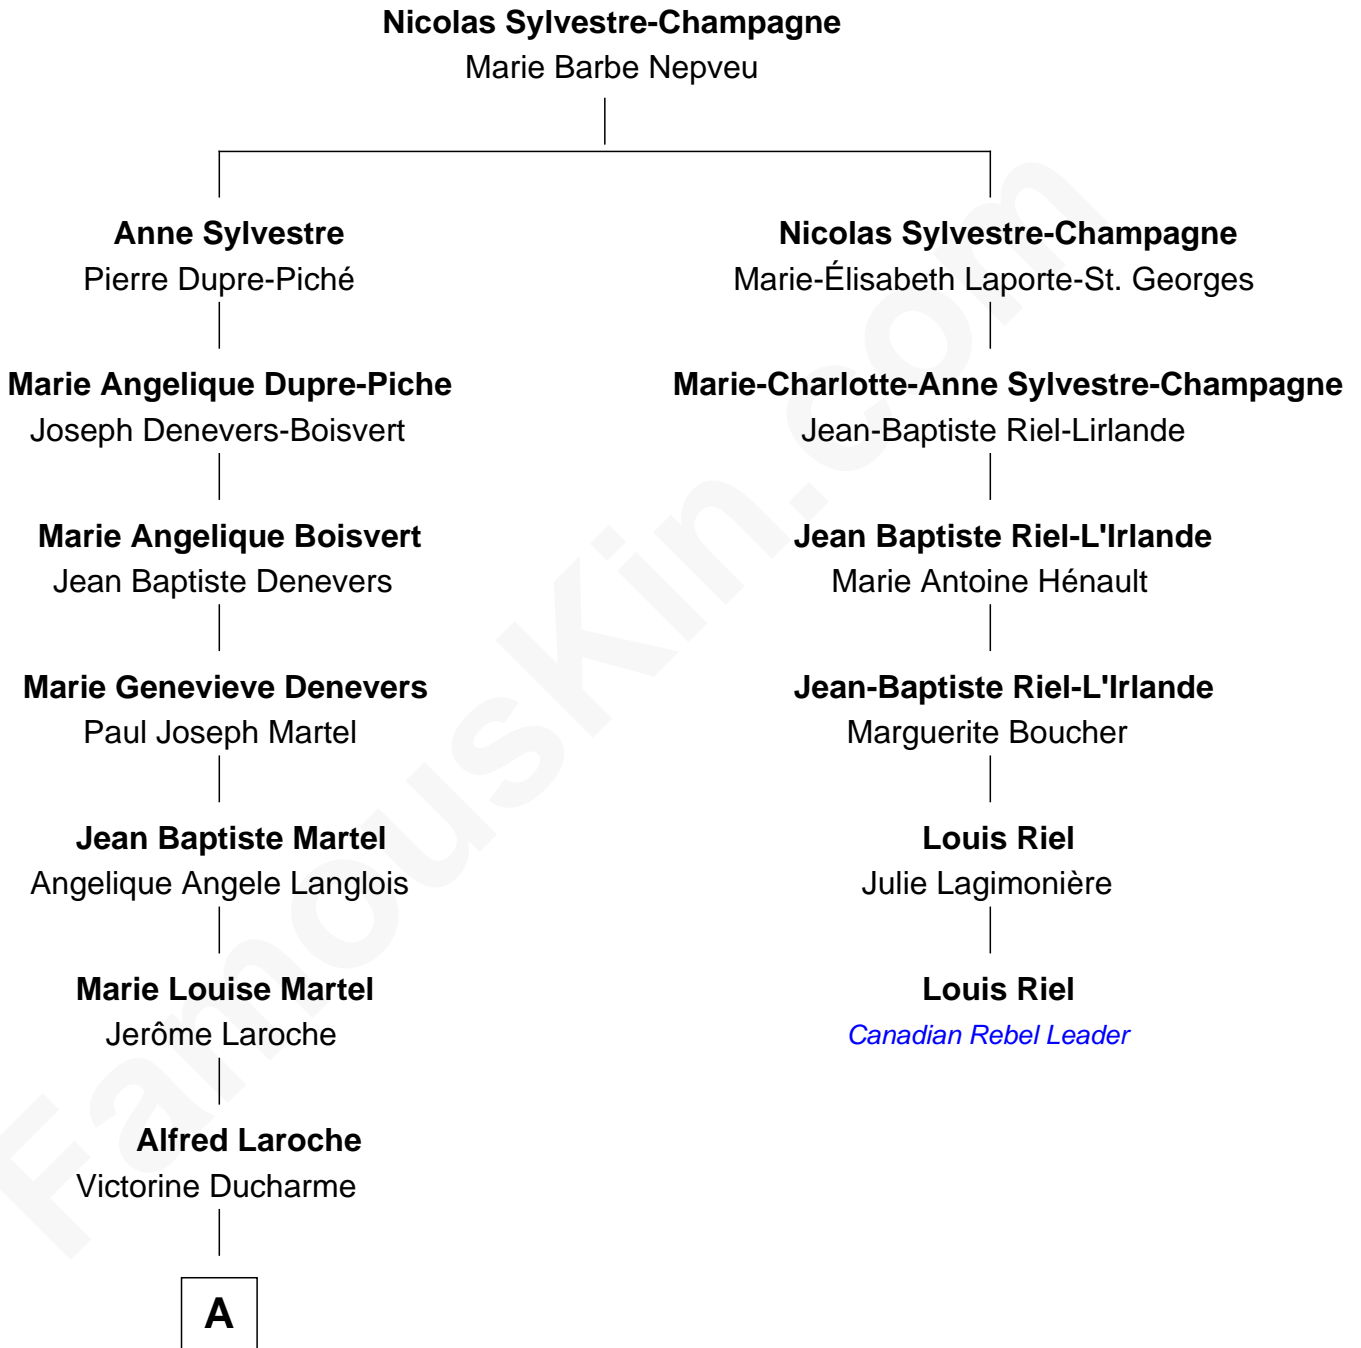

# FamousKin.com Relationship Chart of

**Nathan Fillion**

*TV and Movie Actor*

5th cousin 5 times removed of

**Louis Riel**

*Leader of the North West Rebellion*

**A**

—  
**Marie Eugenie Laroche**

Napoléon Bérubé

—  
**Beatrice T. Bérubé**

Omer Fillion

—  
**Robert Fillion**

June Early

—  
**Nathan Fillion**

*TV and Movie Actor*