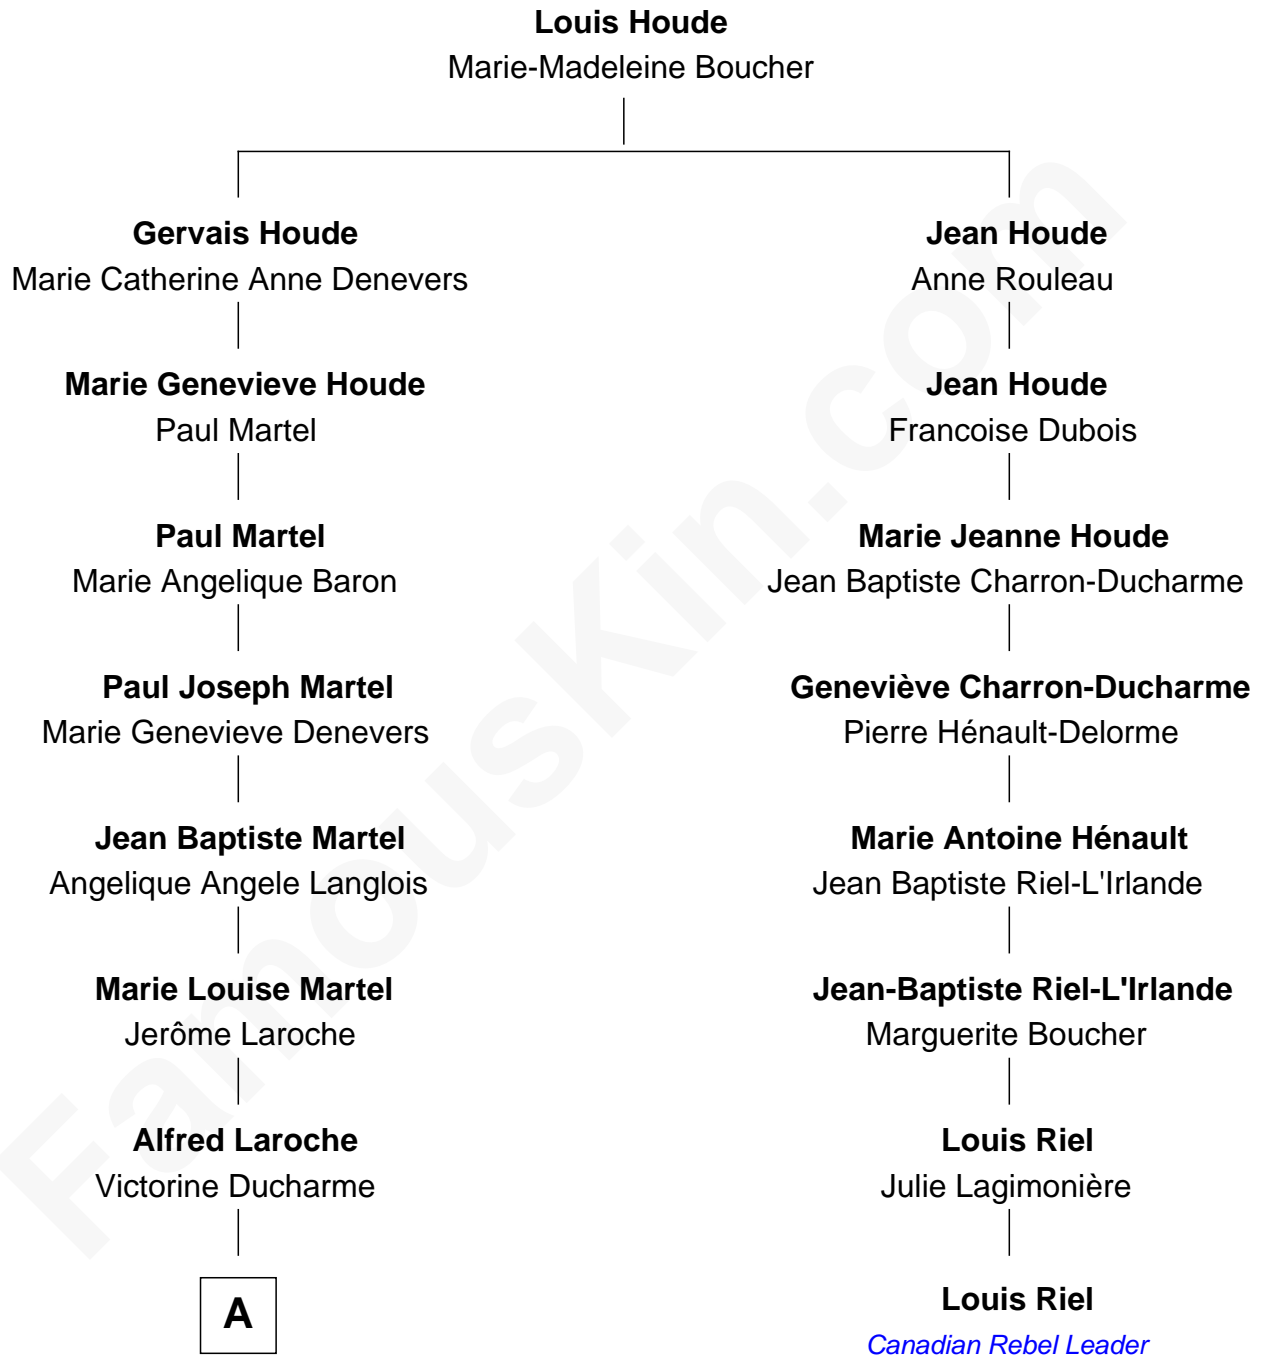

FamousKin.com Relationship Chart of

Nathan Fillion

TV and Movie Actor

7th cousin 3 times removed of

Louis Riel

Leader of the North West Rebellion

A

—
Marie Eugenie Laroche

Napoléon Bérubé

—
Beatrice T. Bérubé

Omer Fillion

—
Robert Fillion

June Early

—
Nathan Fillion

TV and Movie Actor

FamousKin.com