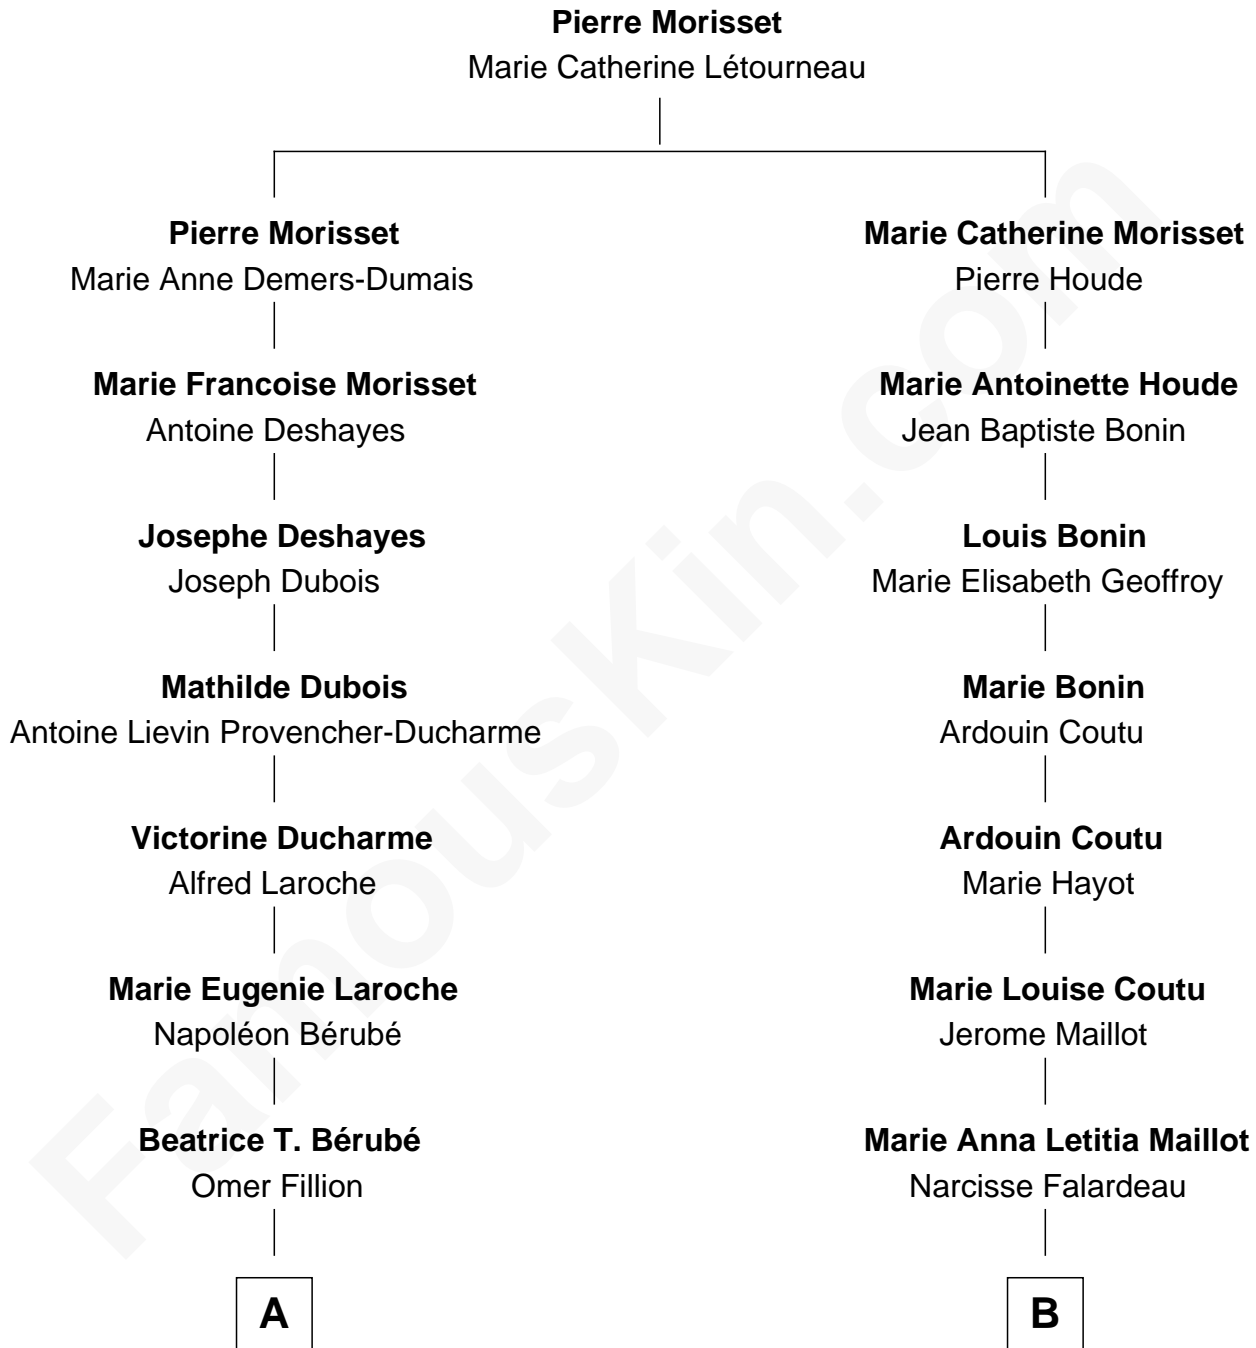

FamousKin.com Relationship Chart of

Nathan Fillion

TV and Movie Actor

8th cousin 1 time removed of

Shemar Moore

TV and Movie Actor

A

Robert Fillion

June Early

Nathan Fillion

TV and Movie Actor

B

Marie Leona Falardeau

Herbert Joseph Wilson

Marilyn J. Wilson

Franklin Sherrod Moore

Shemar Moore

TV and Movie Actor

FamousKin.com