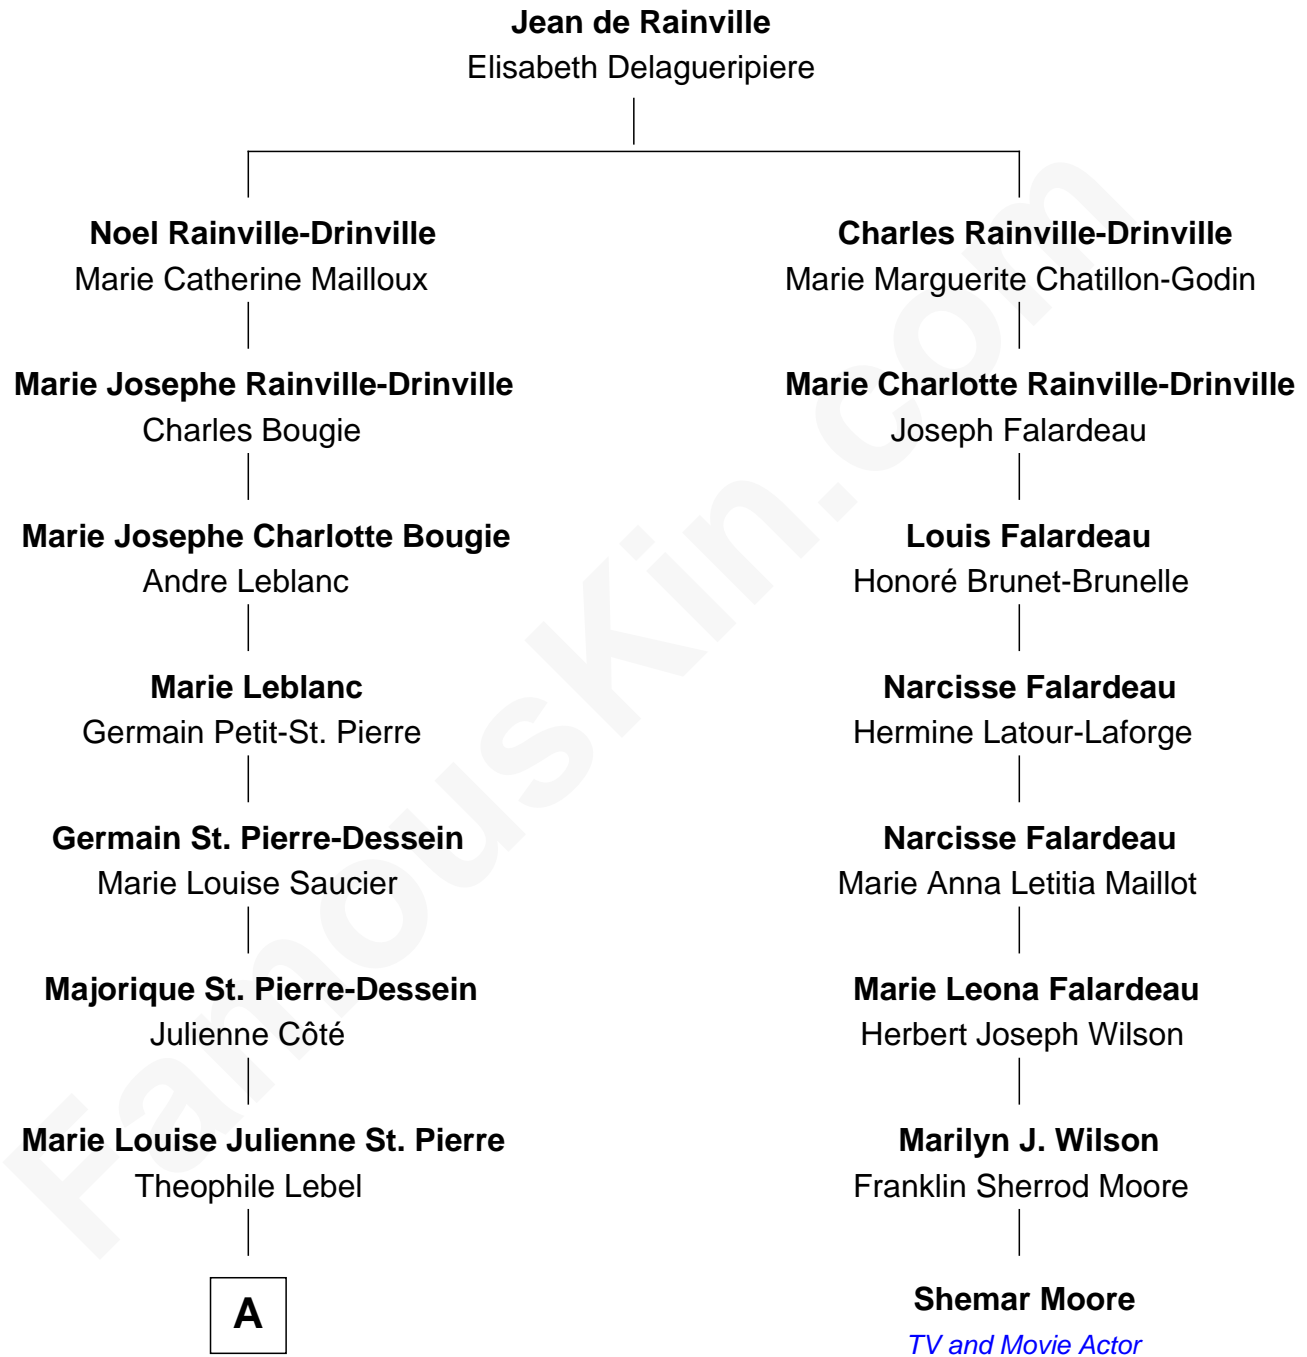

# FamousKin.com Relationship Chart of

**Nathan Fillion**

*TV and Movie Actor*

7th cousin 4 times removed of

**Shemar Moore**

*TV and Movie Actor*

**A**

—  
**Marie Louise Josephine Lebel**

Ulric Bérubé

—  
**Napoléon Bérubé**

Marie Eugenie Laroche

—  
**Beatrice T. Bérubé**

Omer Fillion

—  
**Robert Fillion**

June Early

—  
**Nathan Fillion**