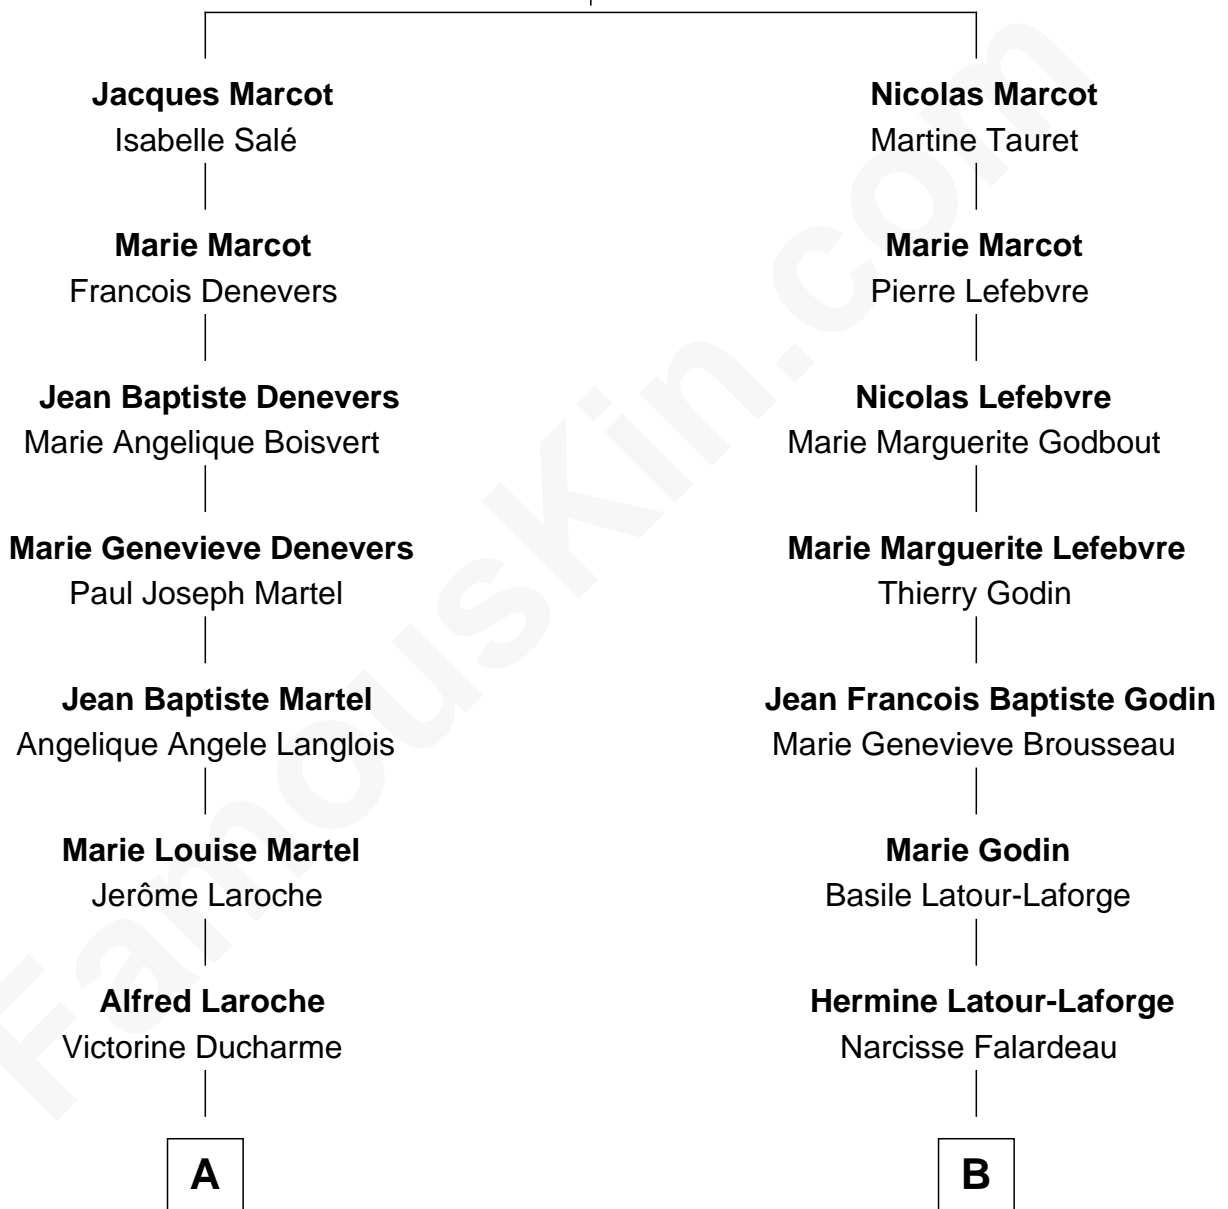

# FamousKin.com Relationship Chart of

**Nathan Fillion**

*TV and Movie Actor*

10th cousin of

**Shemar Moore**

*TV and Movie Actor*

**Charles Marcot**  
Jacqueline Baucher

**A**

**Marie Eugenie Laroche**

Napoléon Bérubé

**Beatrice T. Bérubé**

Omer Fillion

**Robert Fillion**

June Early

**Nathan Fillion**

*TV and Movie Actor*

**B**

**Narcisse Falardeau**

Marie Anna Letitia Maillot

**Marie Leona Falardeau**

Herbert Joseph Wilson

**Marilyn J. Wilson**

Franklin Sherrod Moore

**Shemar Moore**