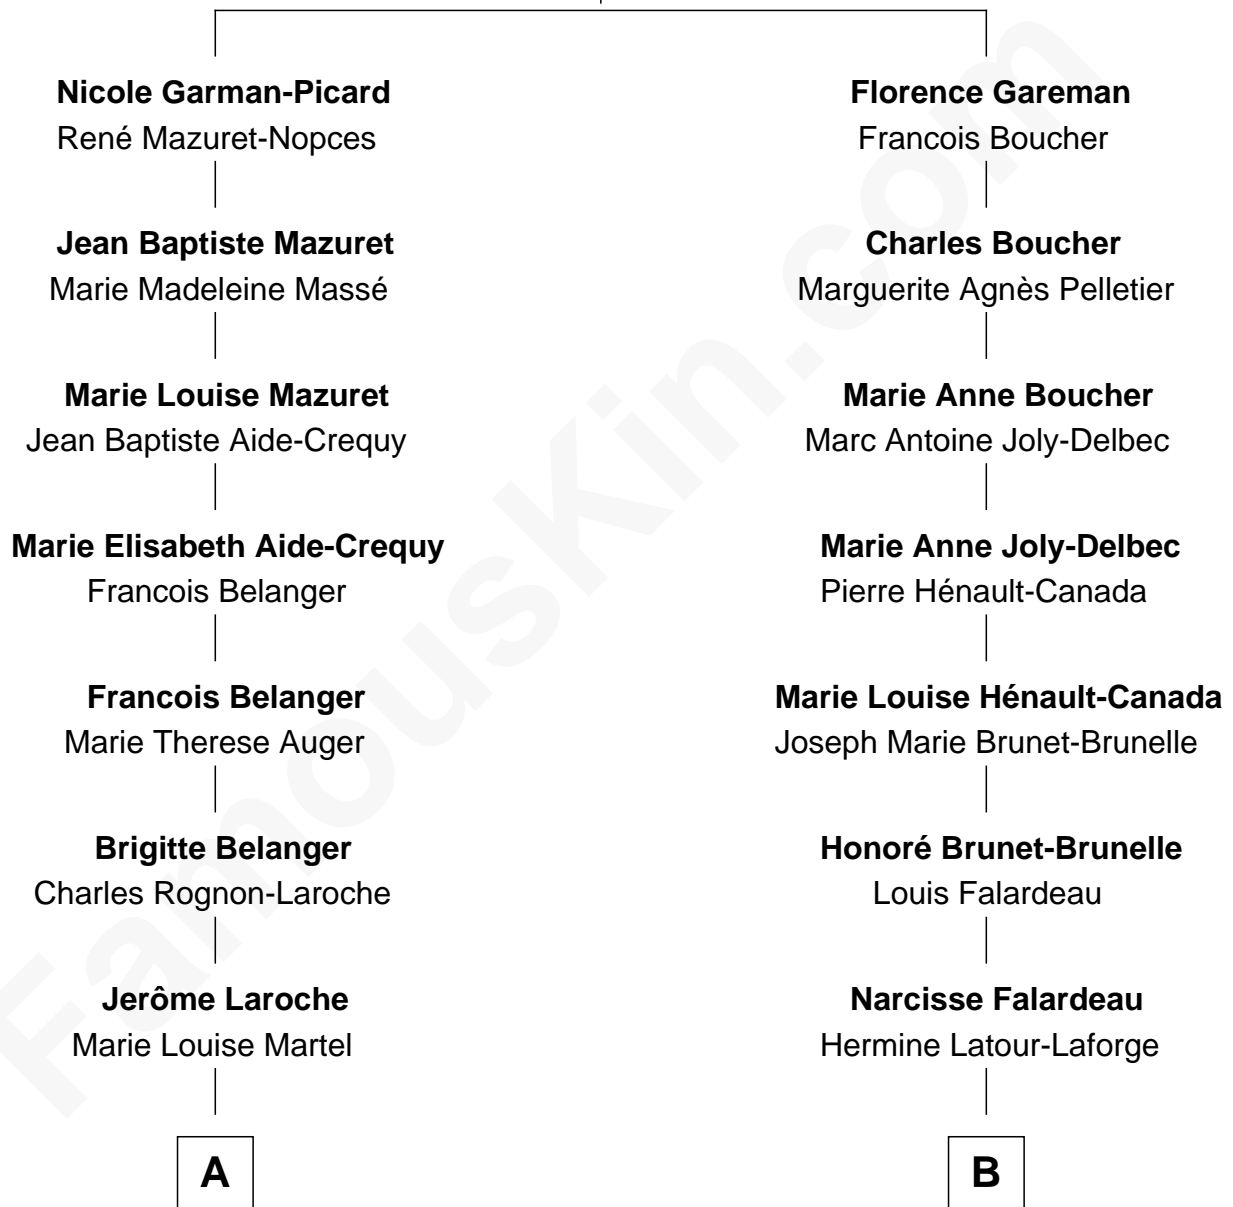

# FamousKin.com Relationship Chart of

**Nathan Fillion**

*TV and Movie Actor*

10th cousin 1 time removed of

**Shemar Moore**

*TV and Movie Actor*

**Pierre Garman-Picard**

Madeleine Charlot

**A**

**Alfred Laroche**  
Victorine Ducharme

**Marie Eugenie Laroche**  
Napoléon Bérubé

**Beatrice T. Bérubé**  
Omer Fillion

**Robert Fillion**  
June Early

**Nathan Fillion**  
*TV and Movie Actor*

**B**

**Narcisse Falardeau**  
Marie Anna Letitia Maillot

**Marie Leona Falardeau**  
Herbert Joseph Wilson

**Marilyn J. Wilson**  
Franklin Sherrod Moore

**Shemar Moore**  
*TV and Movie Actor*