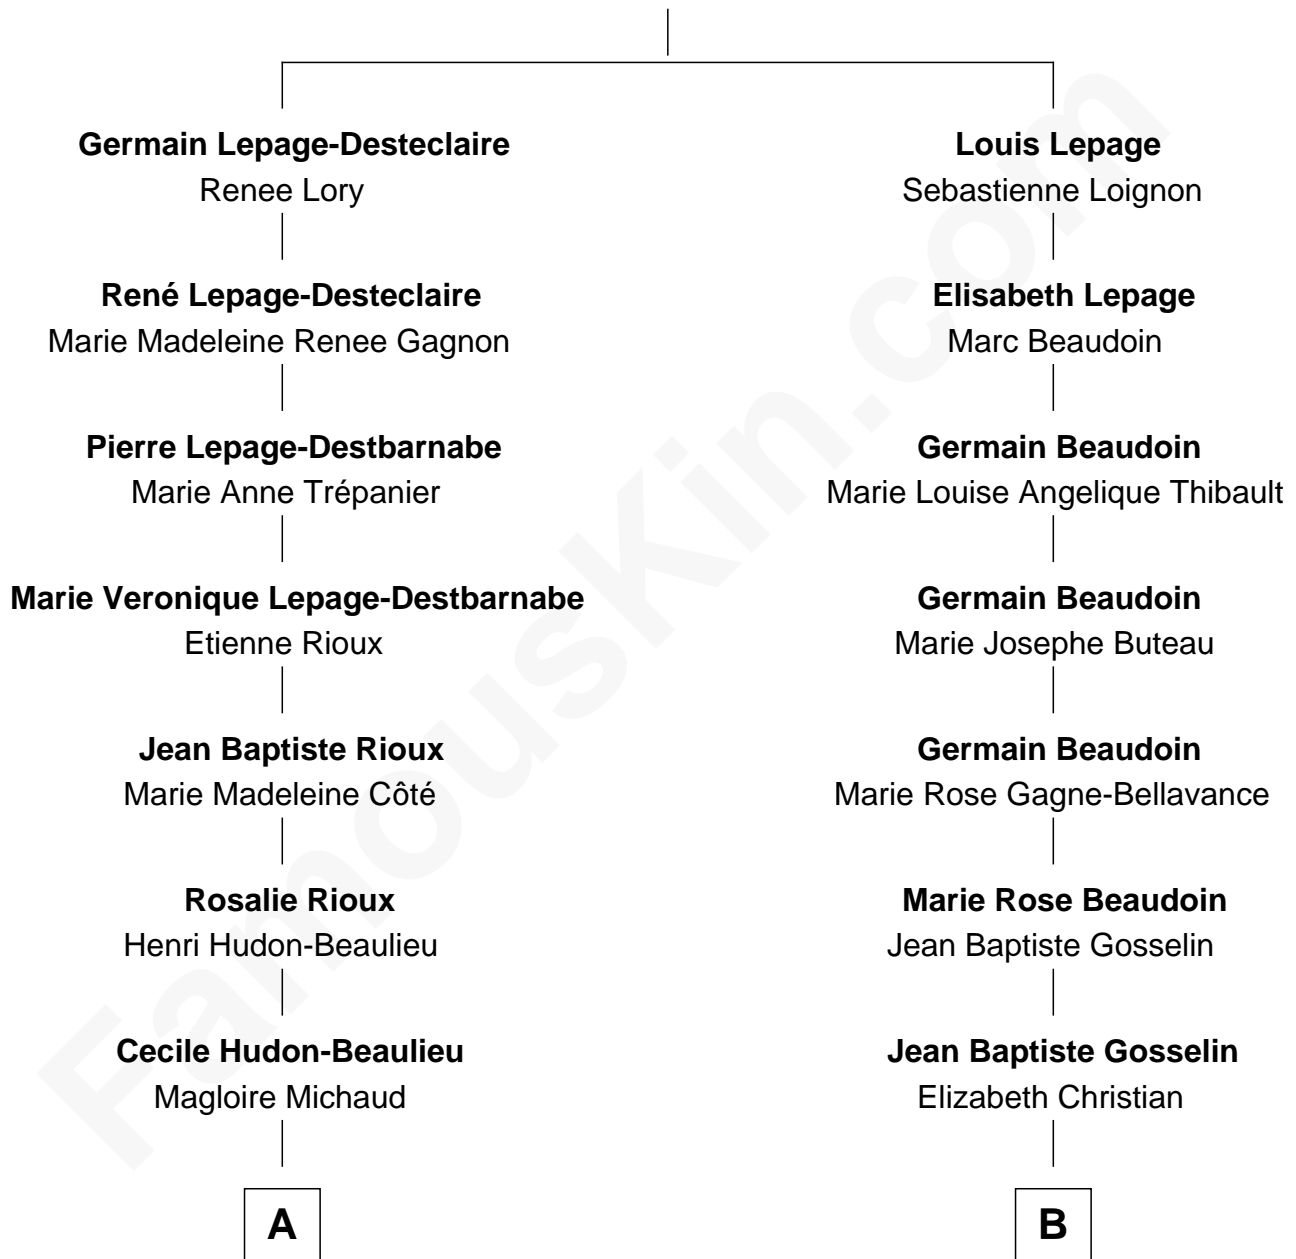

FamousKin.com Relationship Chart of

Nathan Fillion

TV and Movie Actor

11th cousin of

Bridget Fonda

Movie Actress

Étienne Lepage

Nicole Berthelot