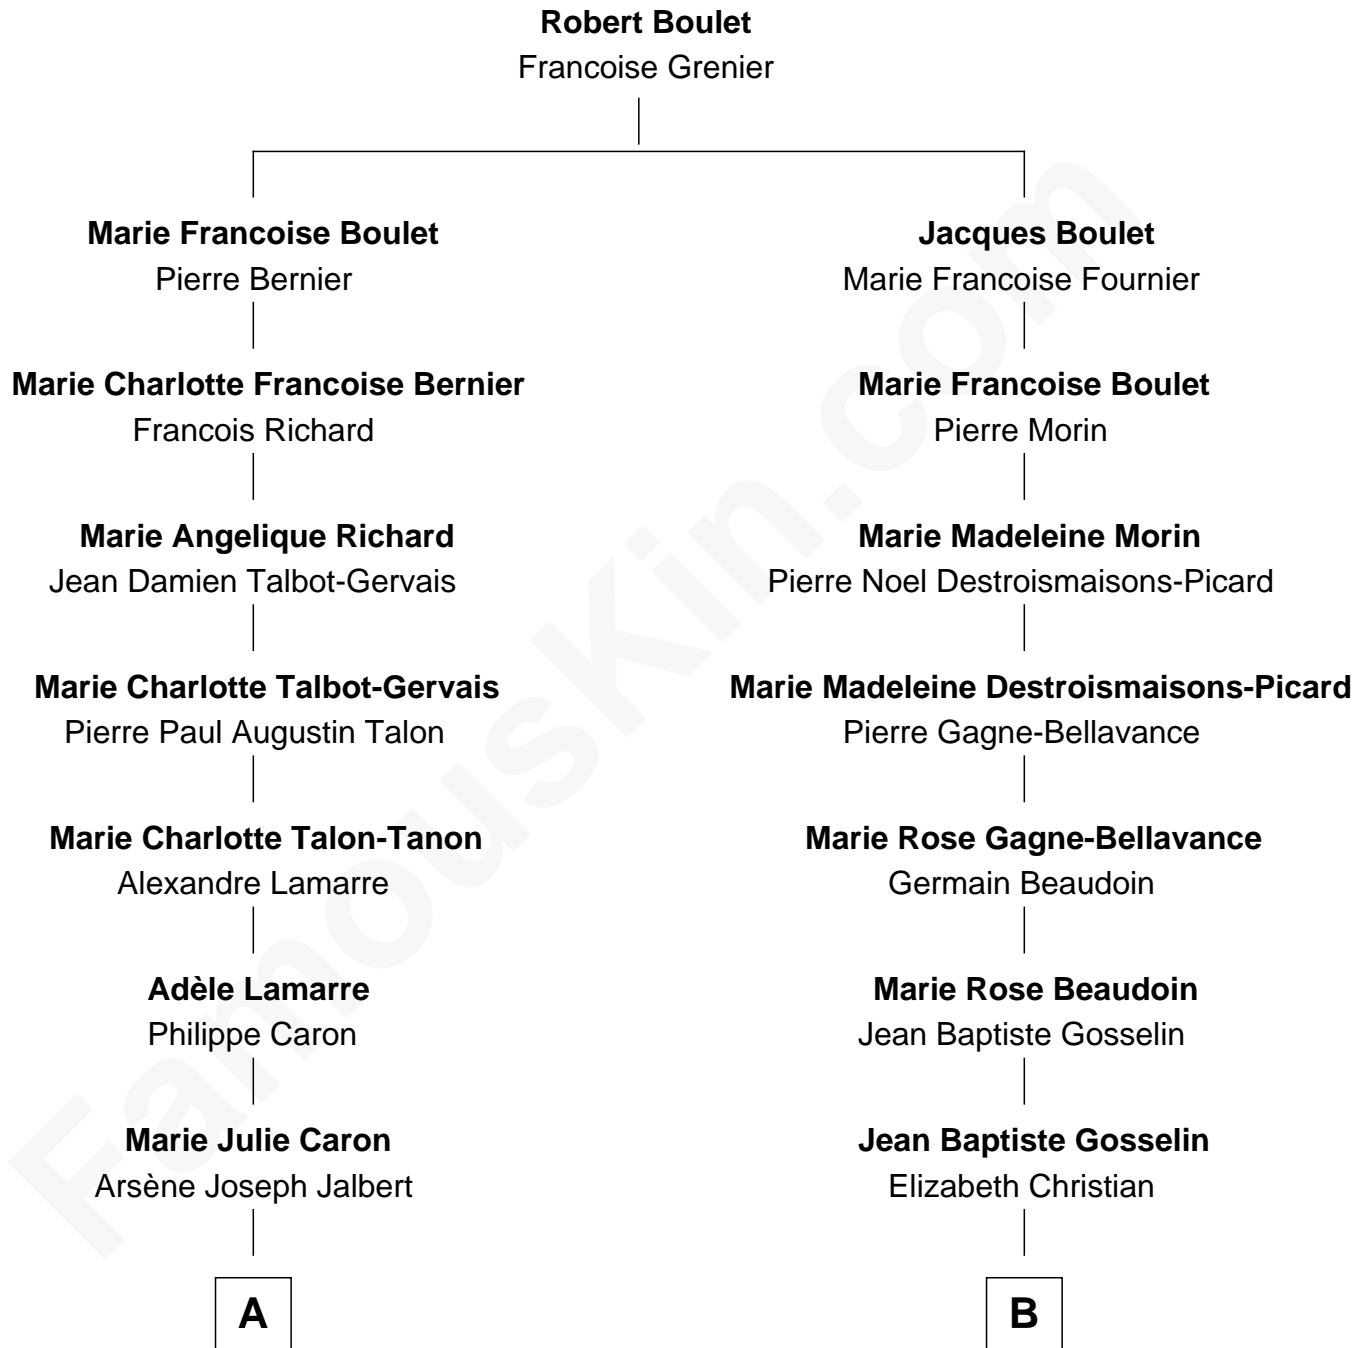

# FamousKin.com Relationship Chart of

**Nathan Fillion**

*TV and Movie Actor*

10th cousin 1 time removed of

**Bridget Fonda**

*Movie Actress*

**A**

**Marie Julie Jalbert**  
Joseph Désiré Fillion

**Omer Fillion**  
Beatrice T. Bérubé

**Robert Fillion**  
June Early

**Nathan Fillion**  
*TV and Movie Actor*

**B**

**Joseph D. Gauslin**  
Anna E. Pfligernstofer

**Anna E. Gauslin**  
Chauncey M. Brewer