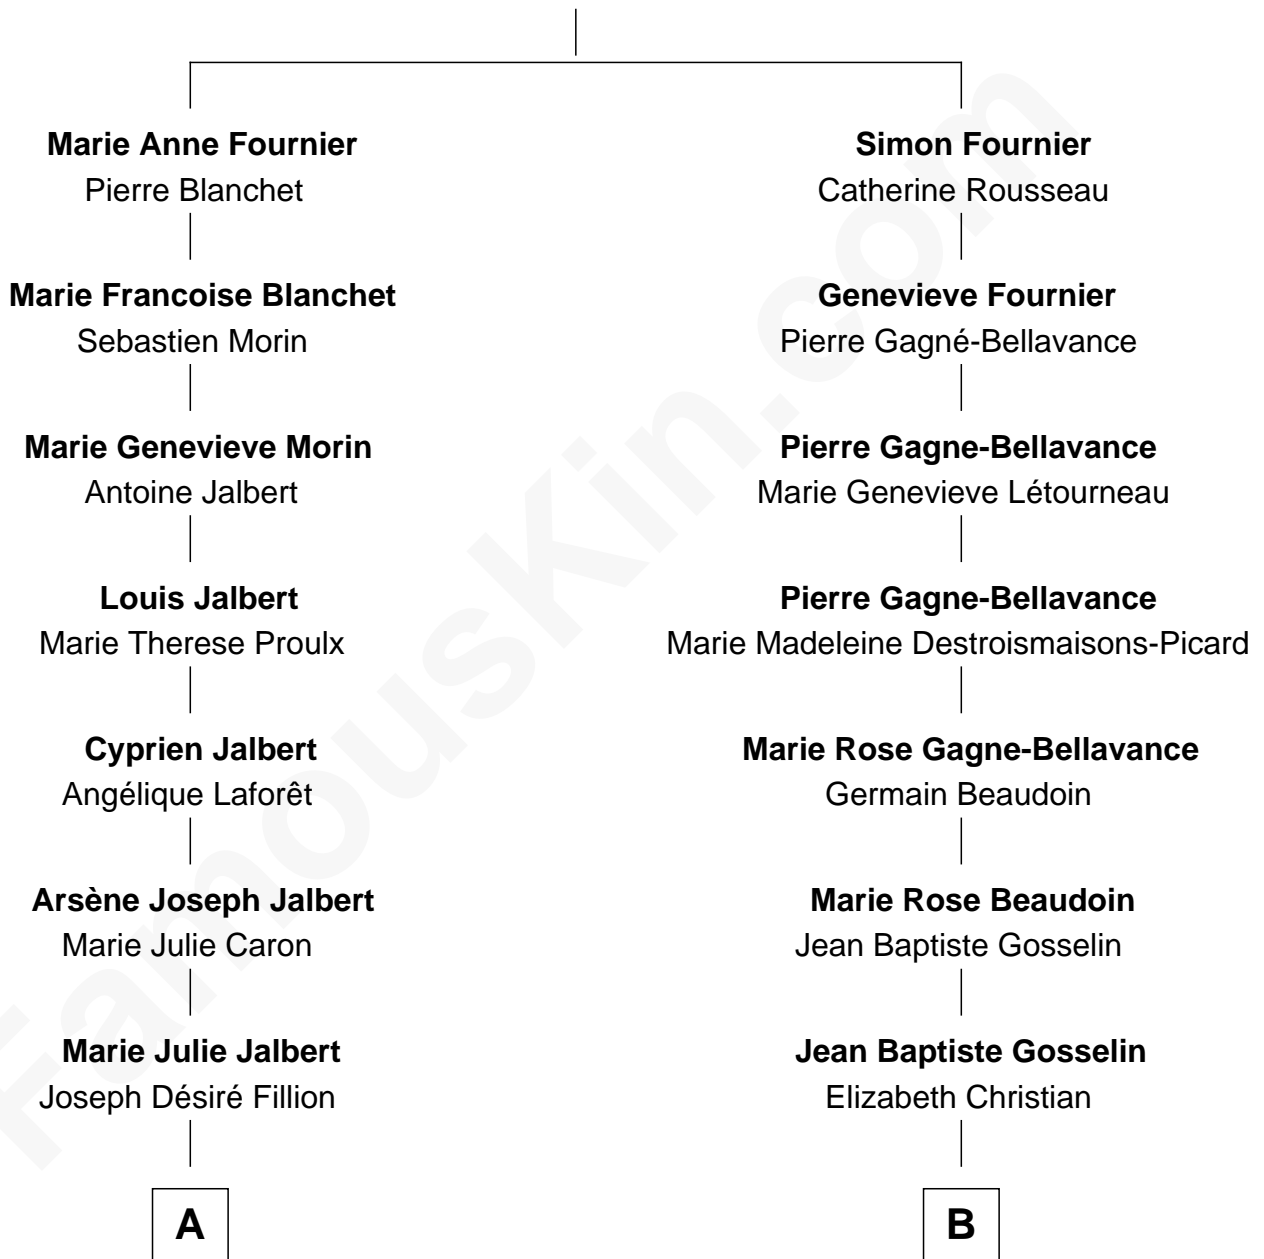

FamousKin.com Relationship Chart of

Nathan Fillion

TV and Movie Actor

9th cousin 2 times removed of

Bridget Fonda

Movie Actress

Guillaume Fournier

Francoise Hébert