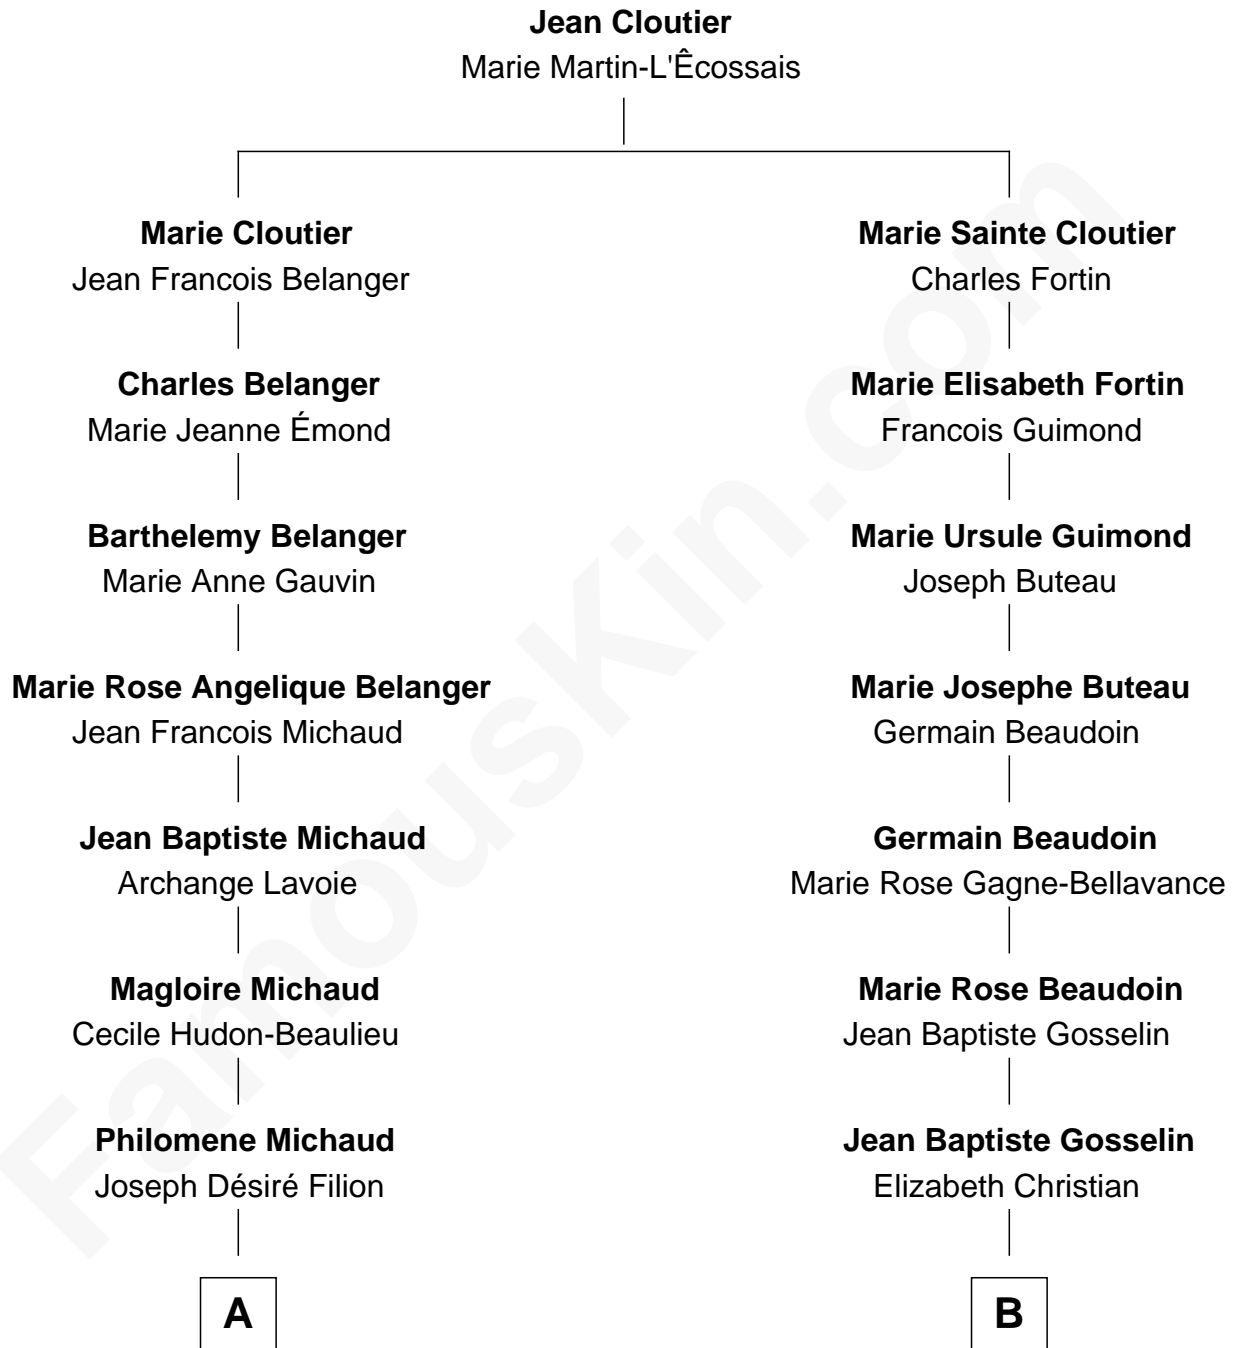

# FamousKin.com Relationship Chart of

**Nathan Fillion**

*TV and Movie Actor*

10th cousin 1 time removed of

**Bridget Fonda**

*Movie Actress*

**A**

**Joseph Désiré Fillion**

Marie Julie Jalbert

**Omer Fillion**

Beatrice T. Bérubé

**Robert Fillion**

June Early

**Nathan Fillion**

*TV and Movie Actor*

**B**