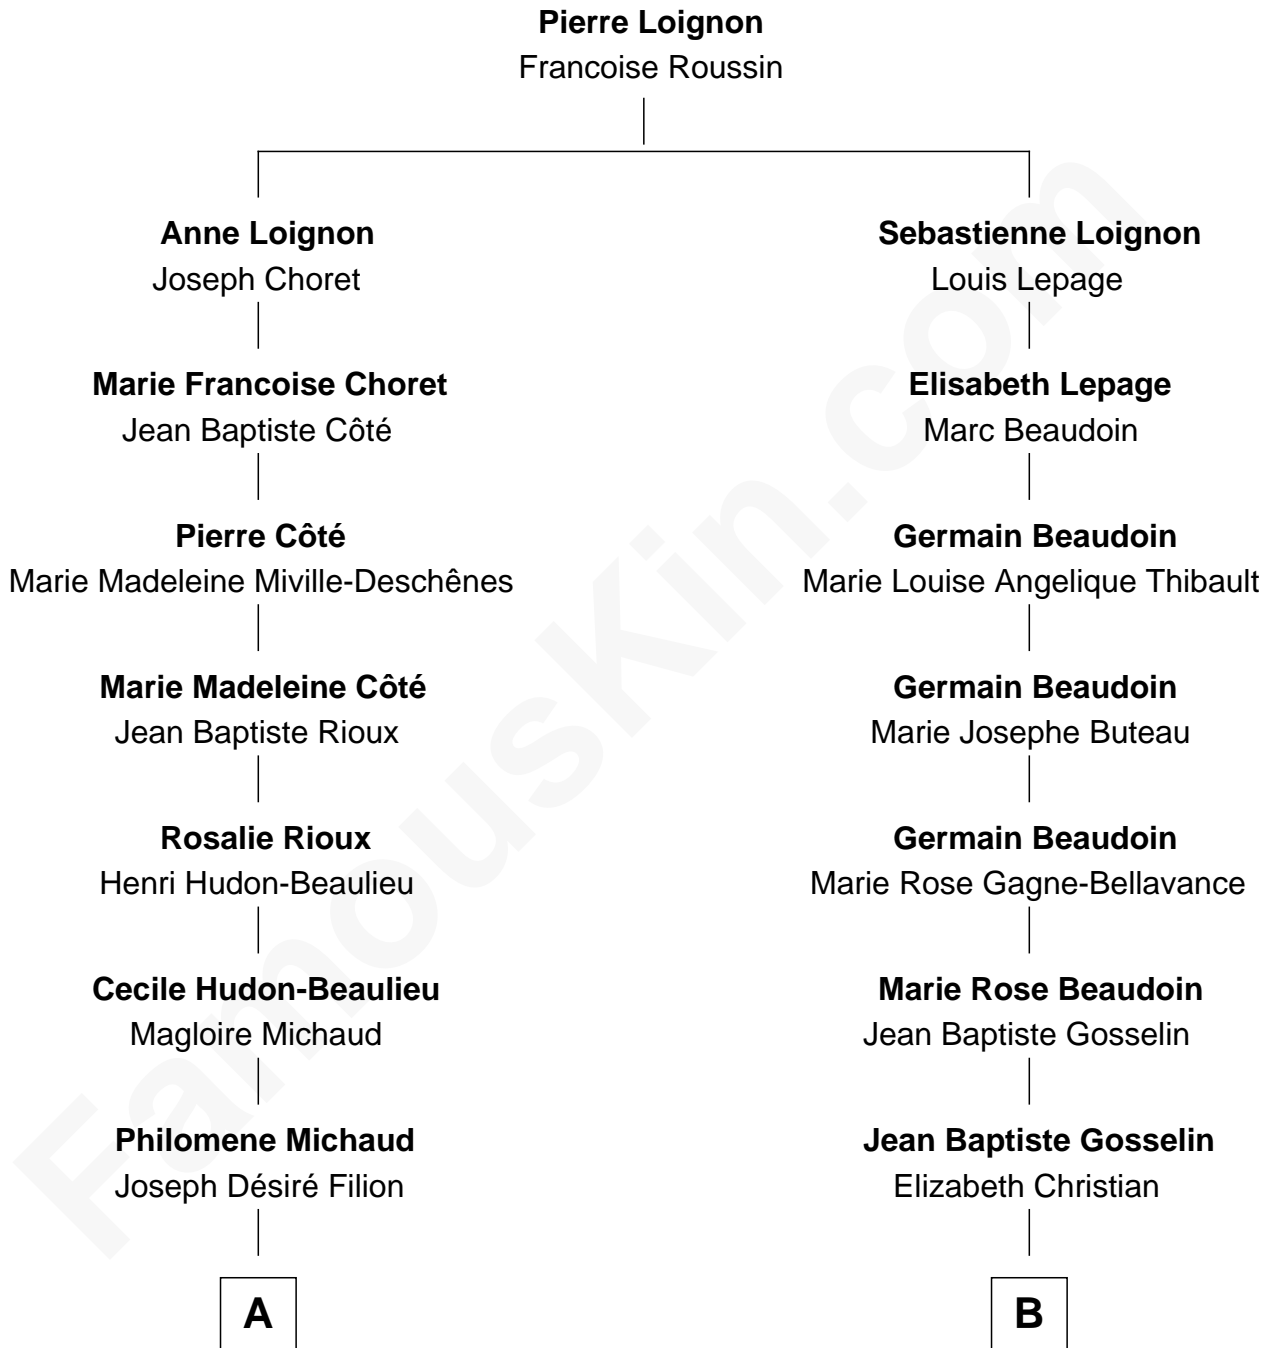

# FamousKin.com Relationship Chart of

**Nathan Fillion**

*TV and Movie Actor*

10th cousin 1 time removed of

**Bridget Fonda**

*Movie Actress*

**A**

**Joseph Désiré Fillion**

Marie Julie Jalbert

**Omer Fillion**

Beatrice T. Bérubé

**Robert Fillion**

June Early

**Nathan Fillion**

*TV and Movie Actor*

**B**