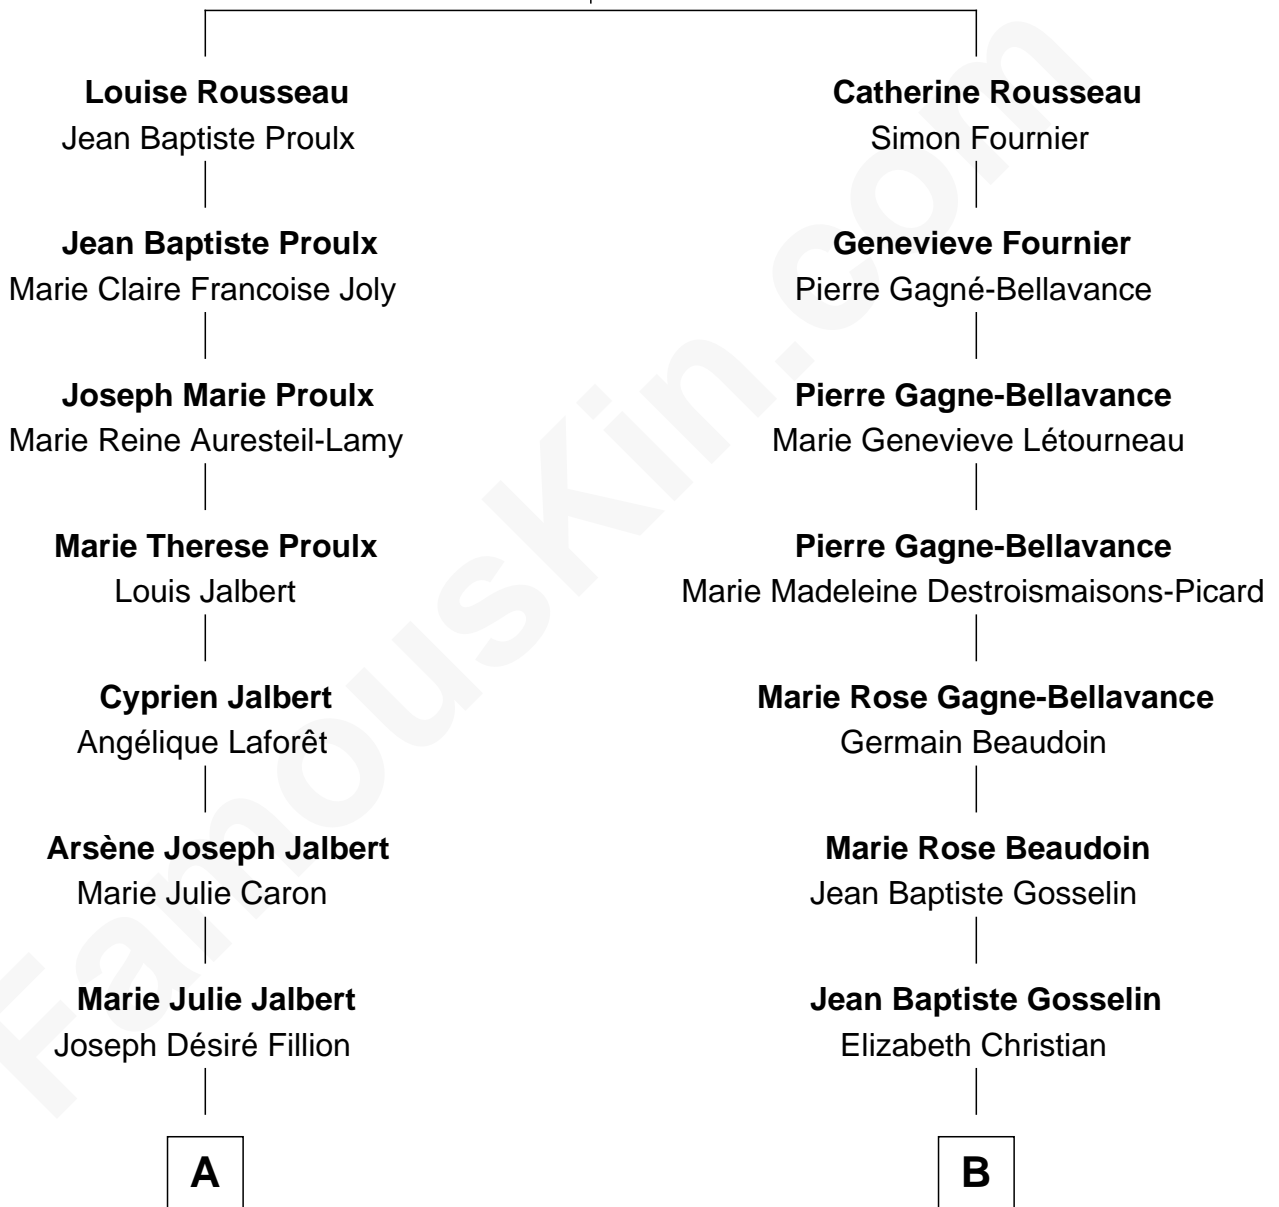

FamousKin.com Relationship Chart of

Nathan Fillion

TV and Movie Actor

9th cousin 2 times removed of

Bridget Fonda

Movie Actress

Thomas Rousseau
Marie Madeleine Olivier

A