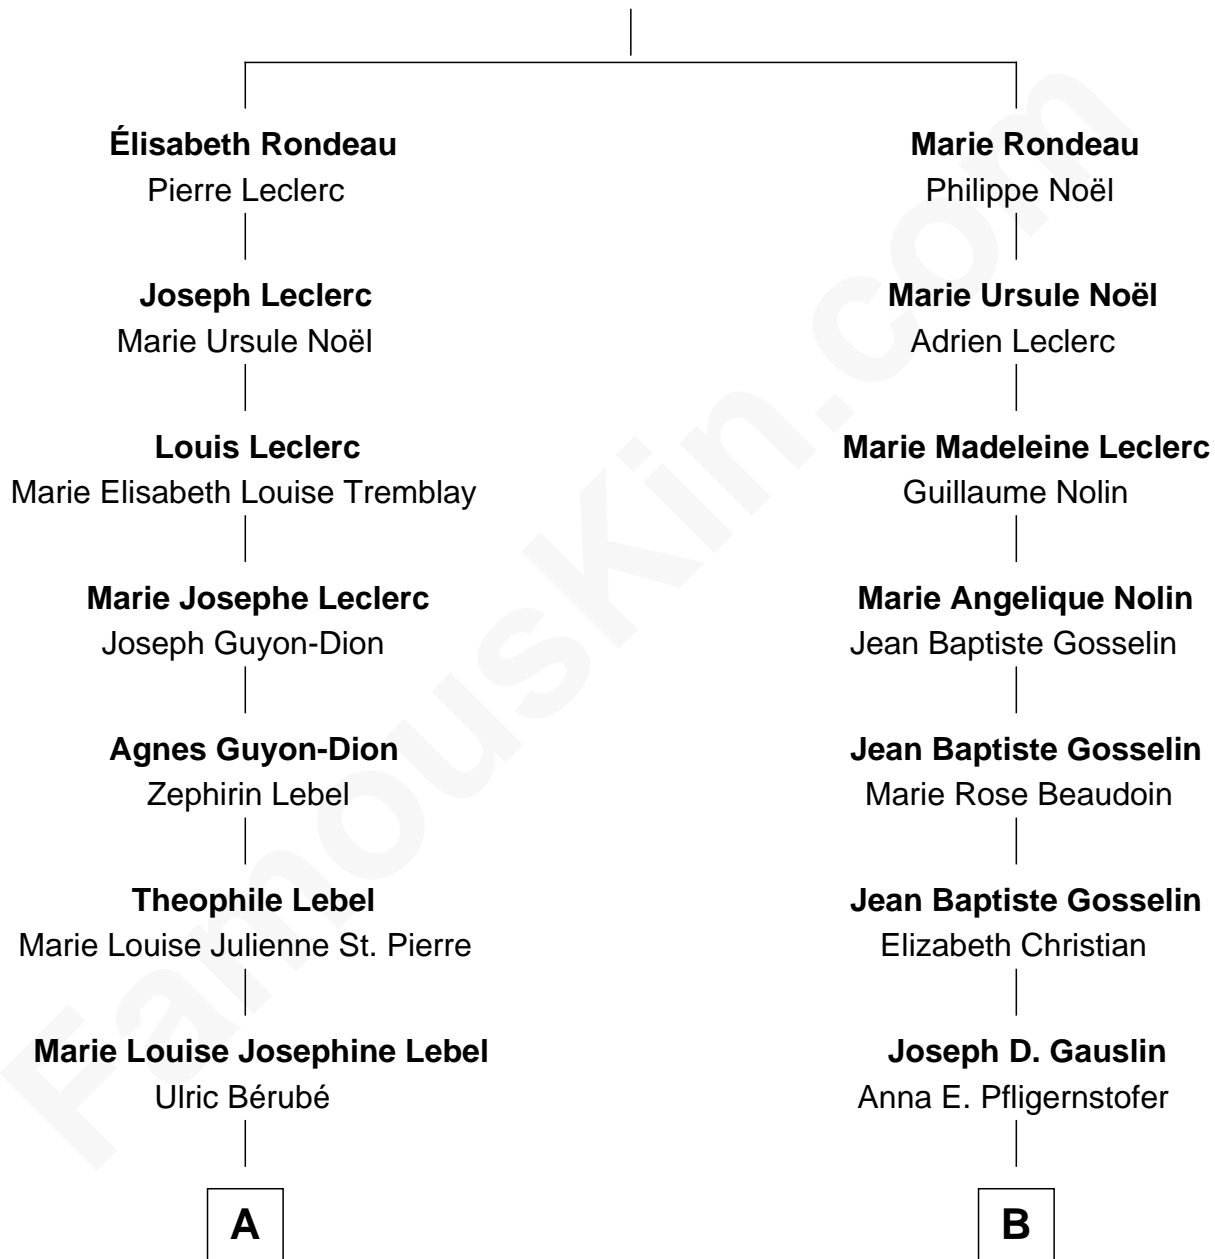

FamousKin.com Relationship Chart of

Nathan Fillion

TV and Movie Actor

10th cousin of

Bridget Fonda

Movie Actress

Thomas Rondeau
Andrée Remondière

A

Napoléon Bérubé
Marie Eugenie Laroche

Beatrice T. Bérubé
Omer Fillion

Robert Fillion
June Early

Nathan Fillion
TV and Movie Actor

B

Anna E. Gauslin
Chauncey M. Brewer

Chauncey Marble Brewer
Mary Alice Sweet