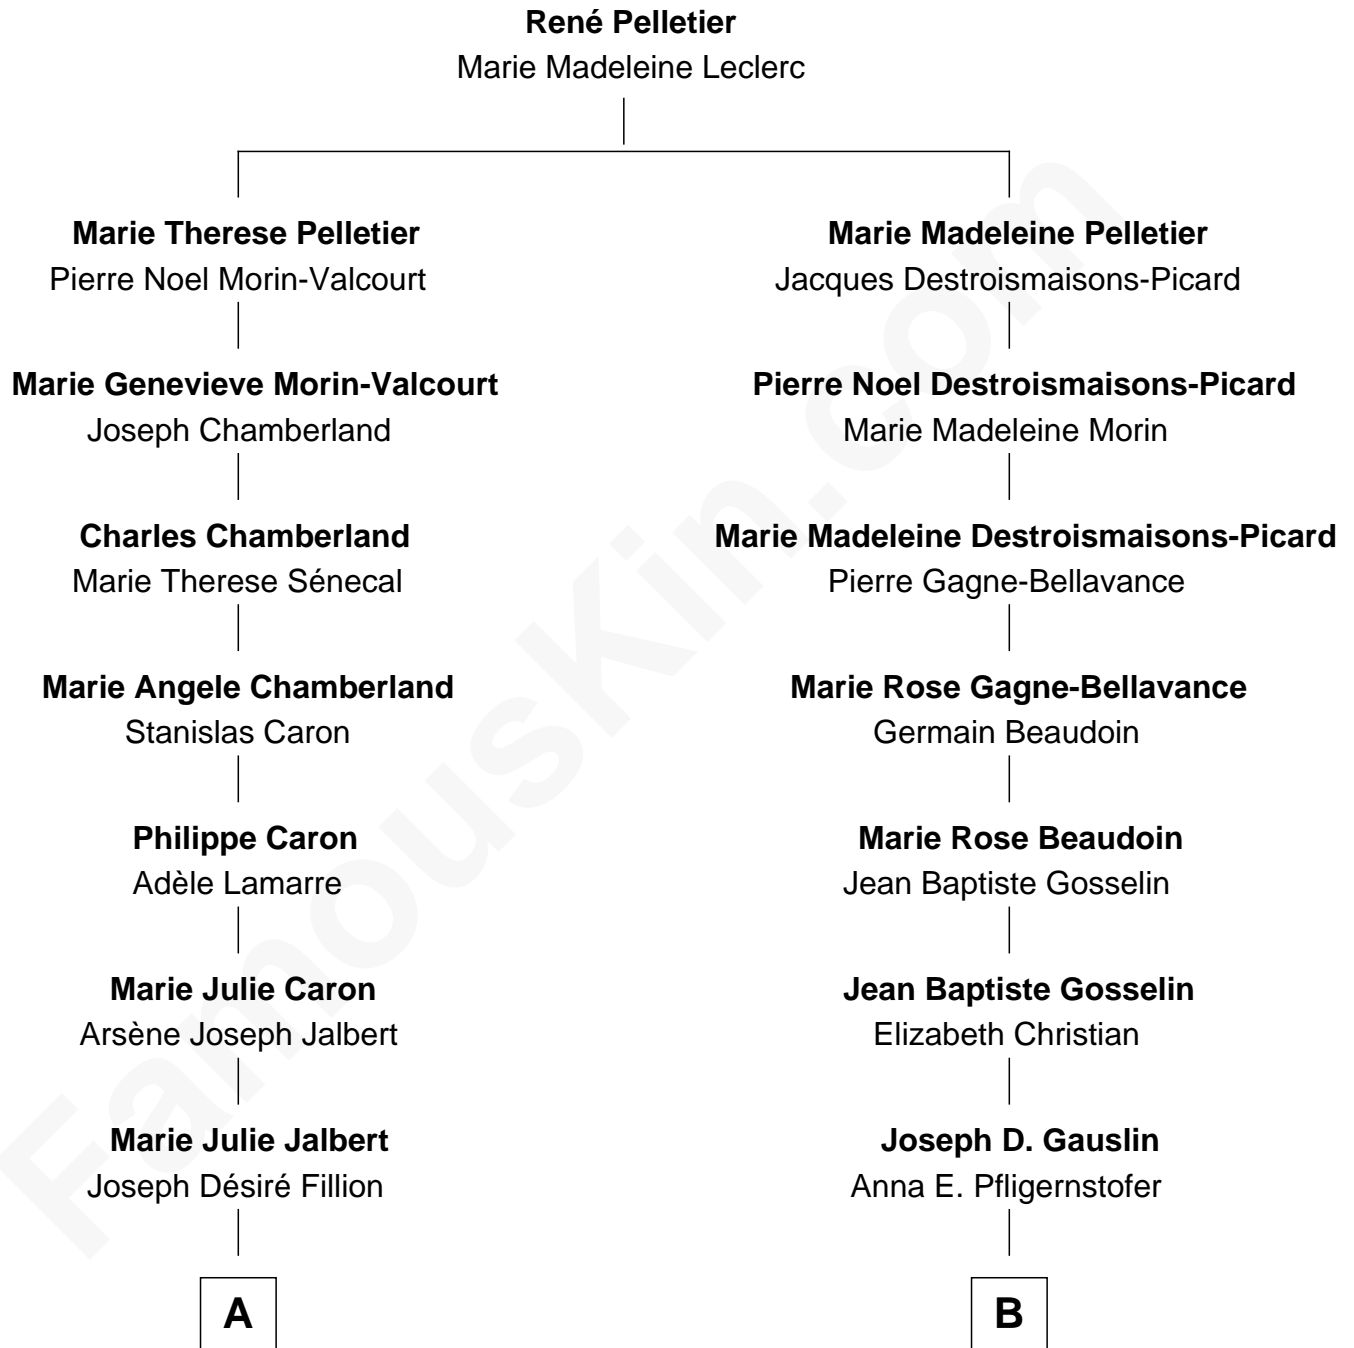

# FamousKin.com Relationship Chart of

**Nathan Fillion**

*TV and Movie Actor*

9th cousin 1 time removed of

**Bridget Fonda**

*Movie Actress*

**A**

**Omer Fillion**  
Beatrice T. Bérubé

**Robert Fillion**  
June Early

**Nathan Fillion**  
*TV and Movie Actor*

**B**

**Anna E. Gauslin**  
Chauncey M. Brewer

**Chauncey Marble Brewer**  
Mary Alice Sweet

**Susan Jane Brewer**  
Peter H. Fonda