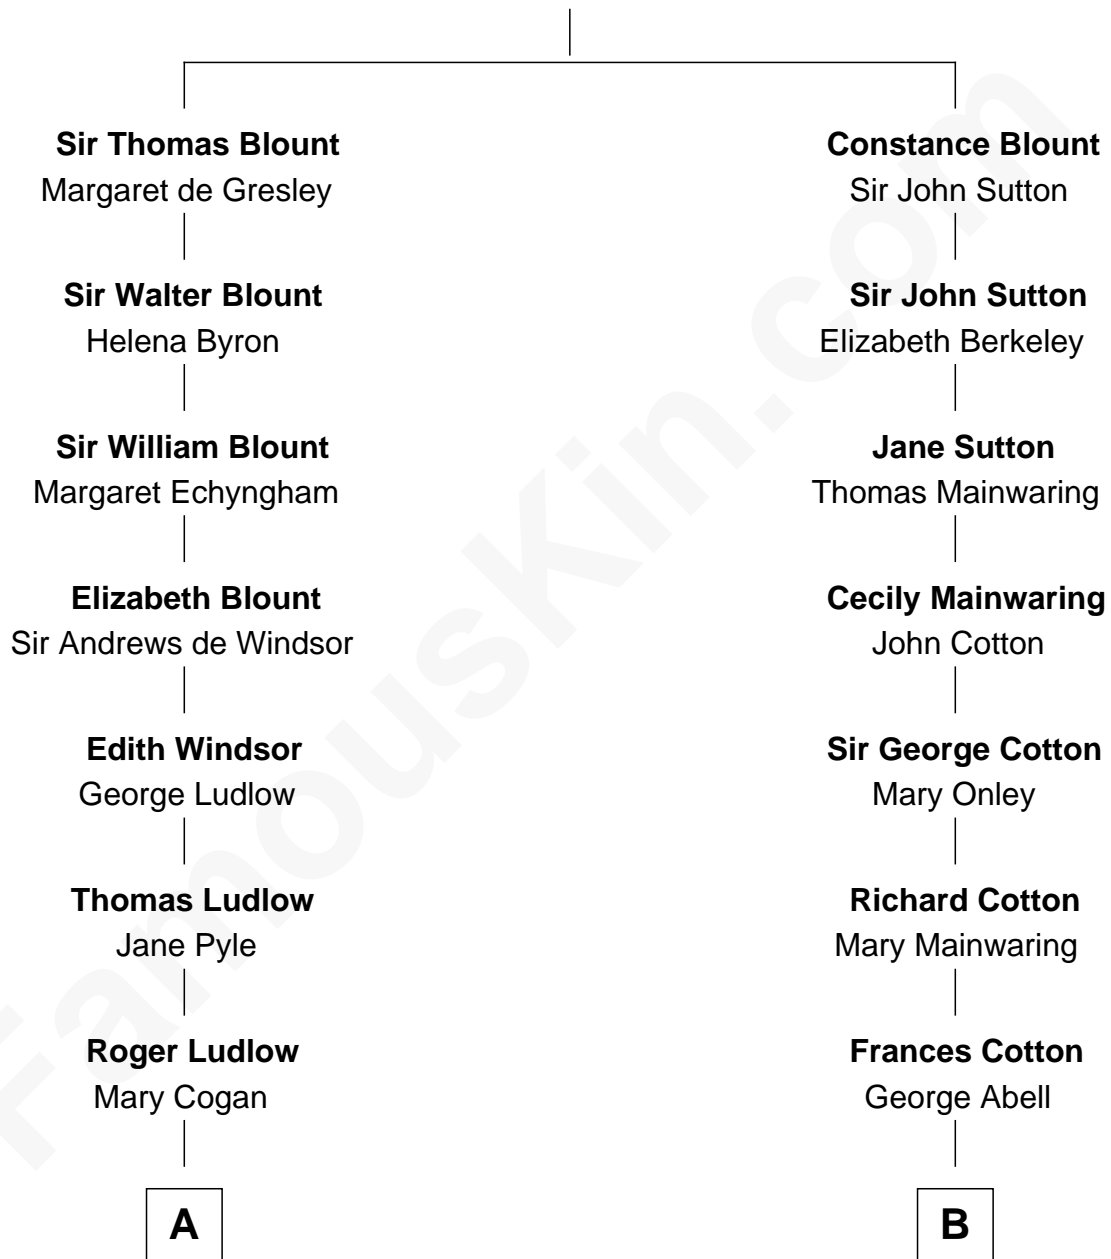

# FamousKin.com Relationship Chart of

**Jordan Peele**

*TV and Movie Actor*

16th cousin 2 times removed of

**Lizzie Borden**

*Accused Murderess*

**Sir Walter Blount**

Sancha de Ayala