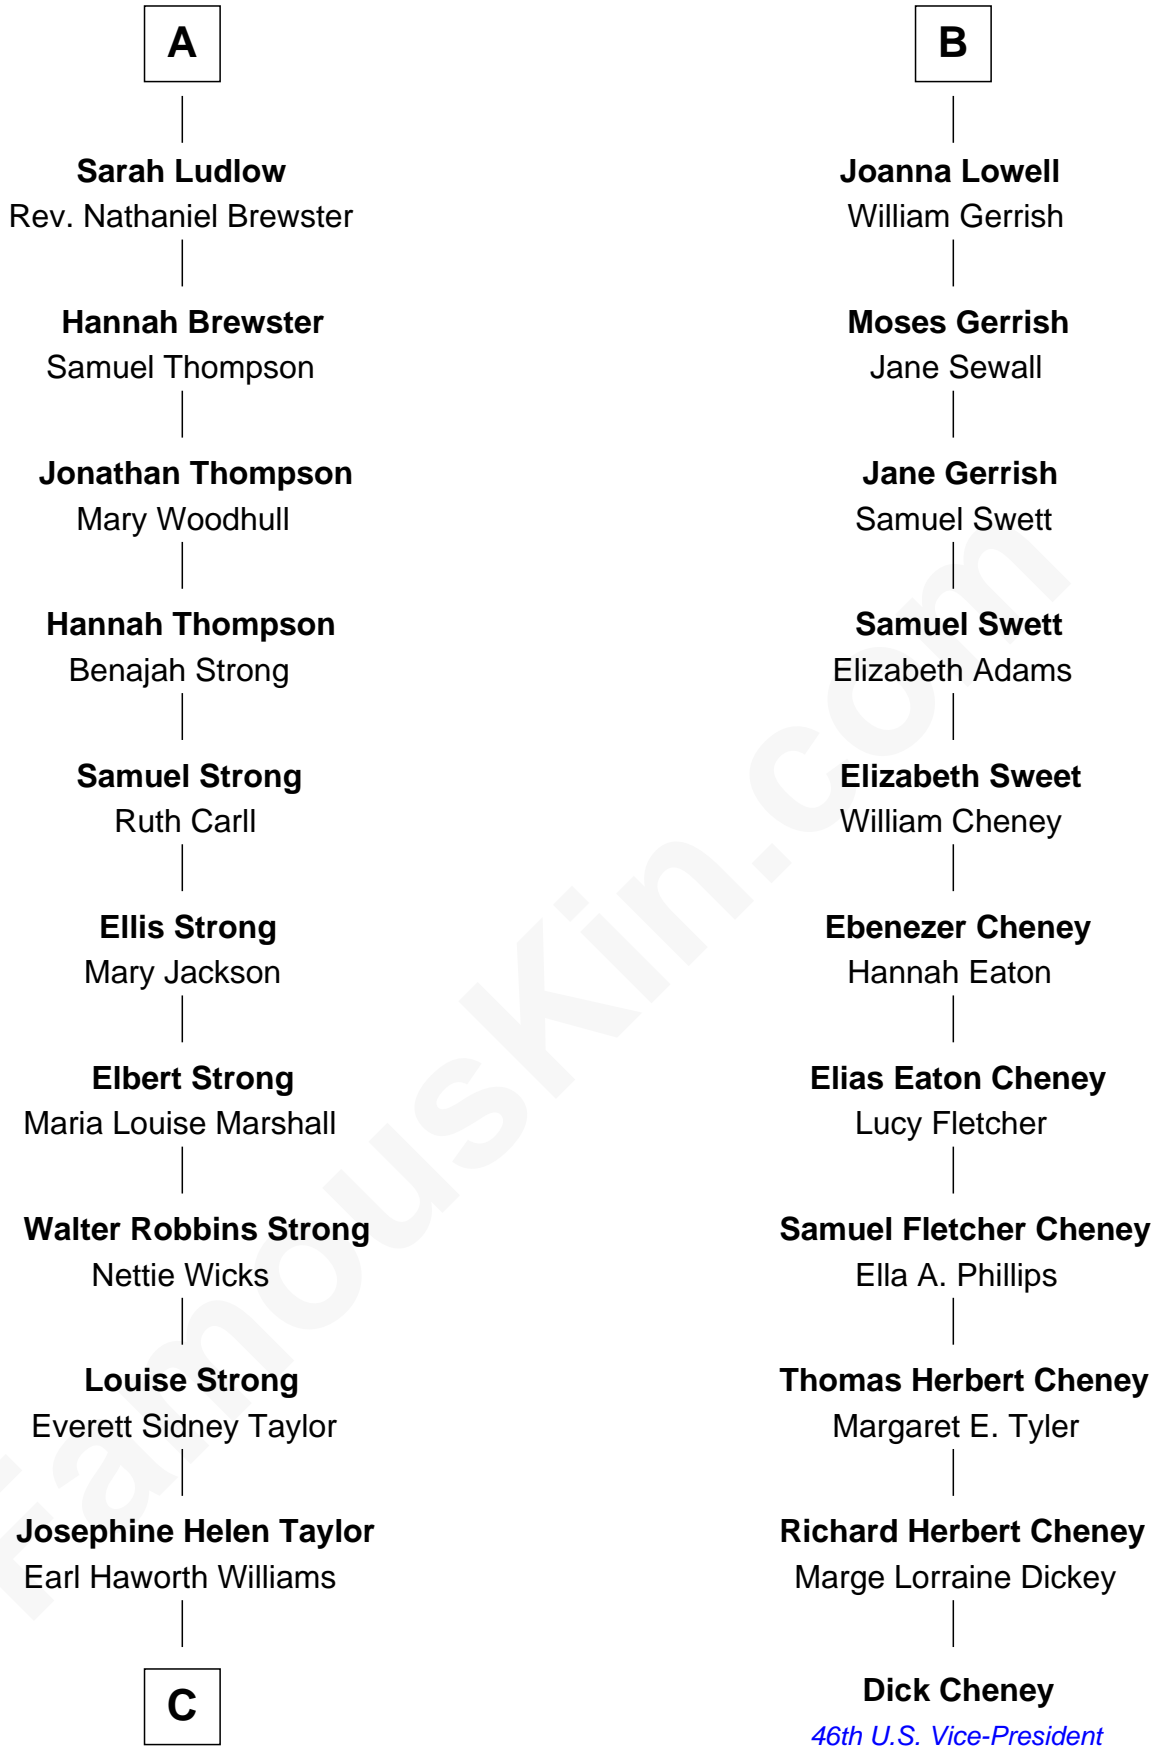

FamousKin.com Relationship Chart of

Jordan Peele

TV and Movie Actor

17th cousin 1 time removed of

Dick Cheney

46th U.S. Vice-President

Sir Hugh Luttrell
Catherine de Beaumont

C