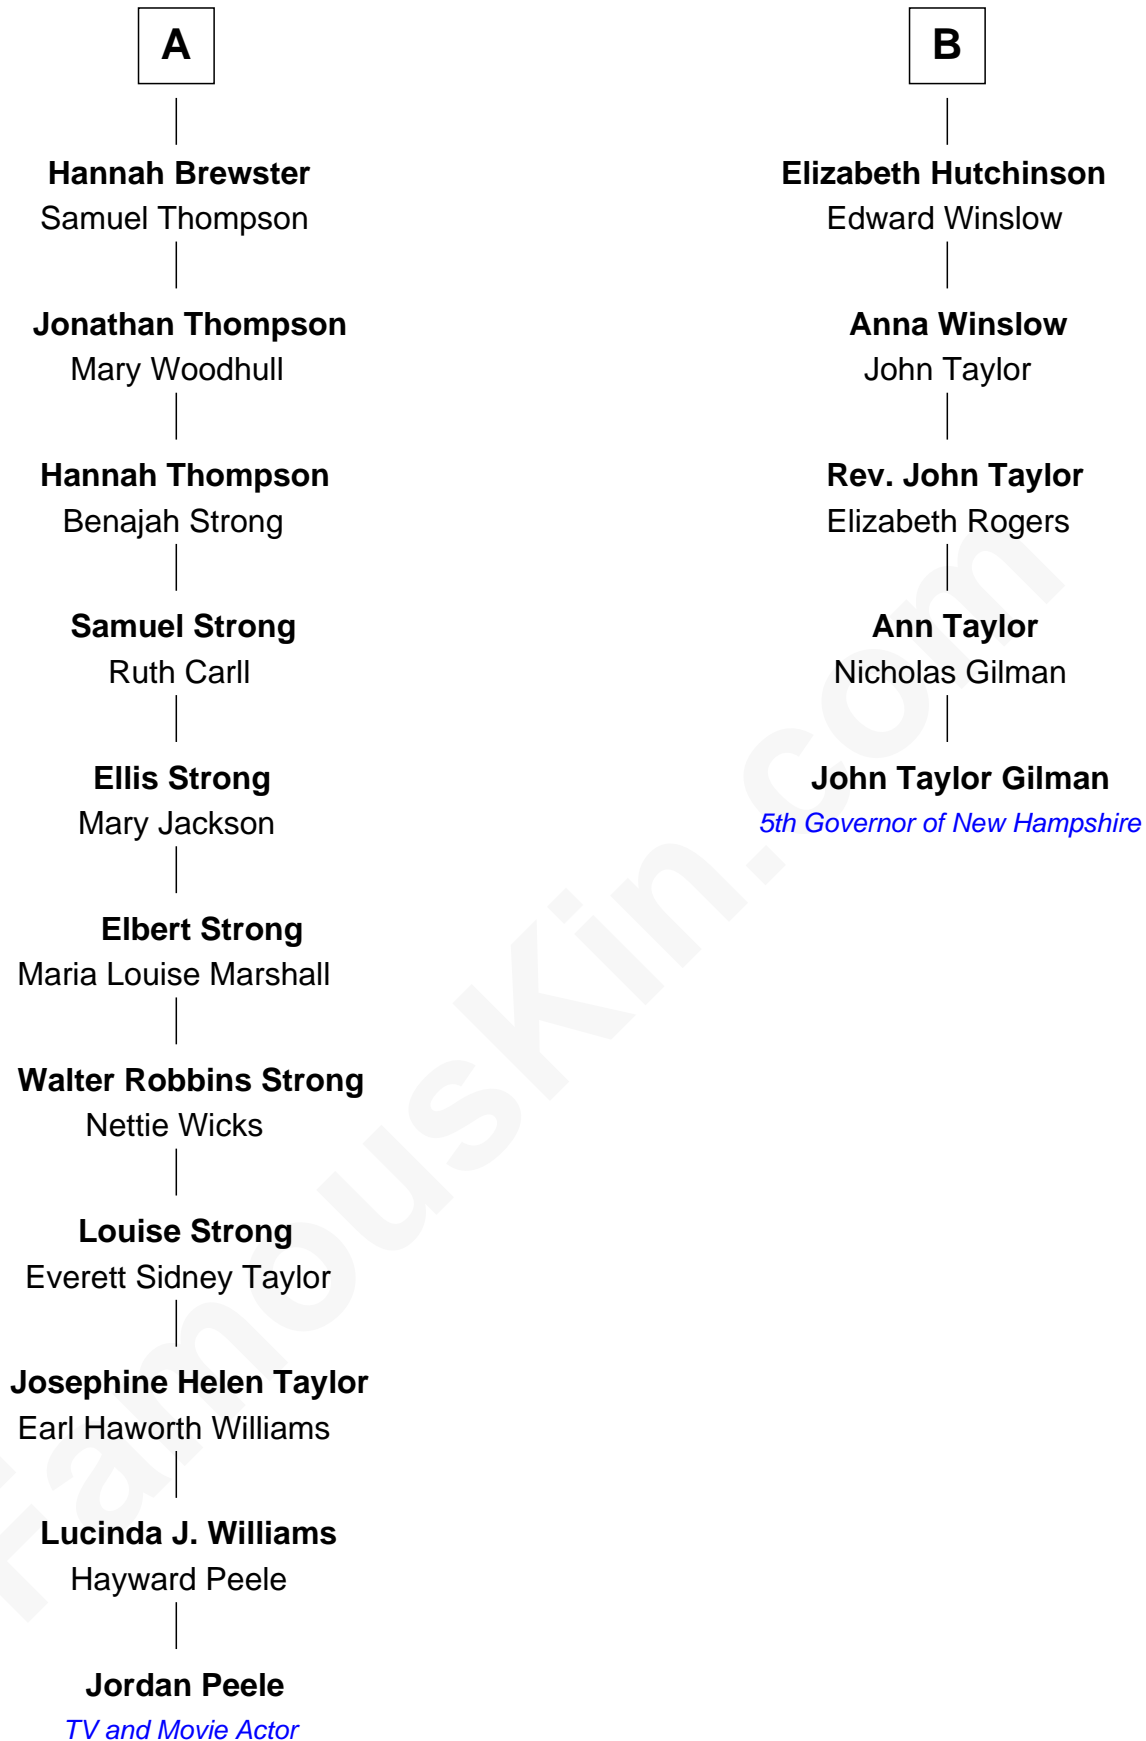

FamousKin.com Relationship Chart of

Jordan Peele

TV and Movie Actor

11th cousin 6 times removed of

John Taylor Gilman

5th Governor of New Hampshire

Sir Thomas Blount
Margaret de Gresley

Sir Walter Blount
Helena Byron

Sir William Blount
Margaret Echyngham

Elizabeth Blount
Sir Andrews de Windsor

Edith Windsor
George Ludlow

Thomas Ludlow
Jane Pyle

Roger Ludlow
Mary Cogan

Sarah Ludlow
Rev. Nathaniel Brewster

A

Sir Thomas Blount
Agnes Hawley

Anne Blount
William Marbury

Robert Marbury
Katherine Williamson

William Marbury
Agnes Lenton

Rev. Francis Marbury
Bridget Dryden

Anne Marbury
William Hutchinson

Edward Hutchinson
Katherine Hamby

B

Jordan Peele photo by [Peabody Awards](#) [\(CC BY 2.0\)](#)