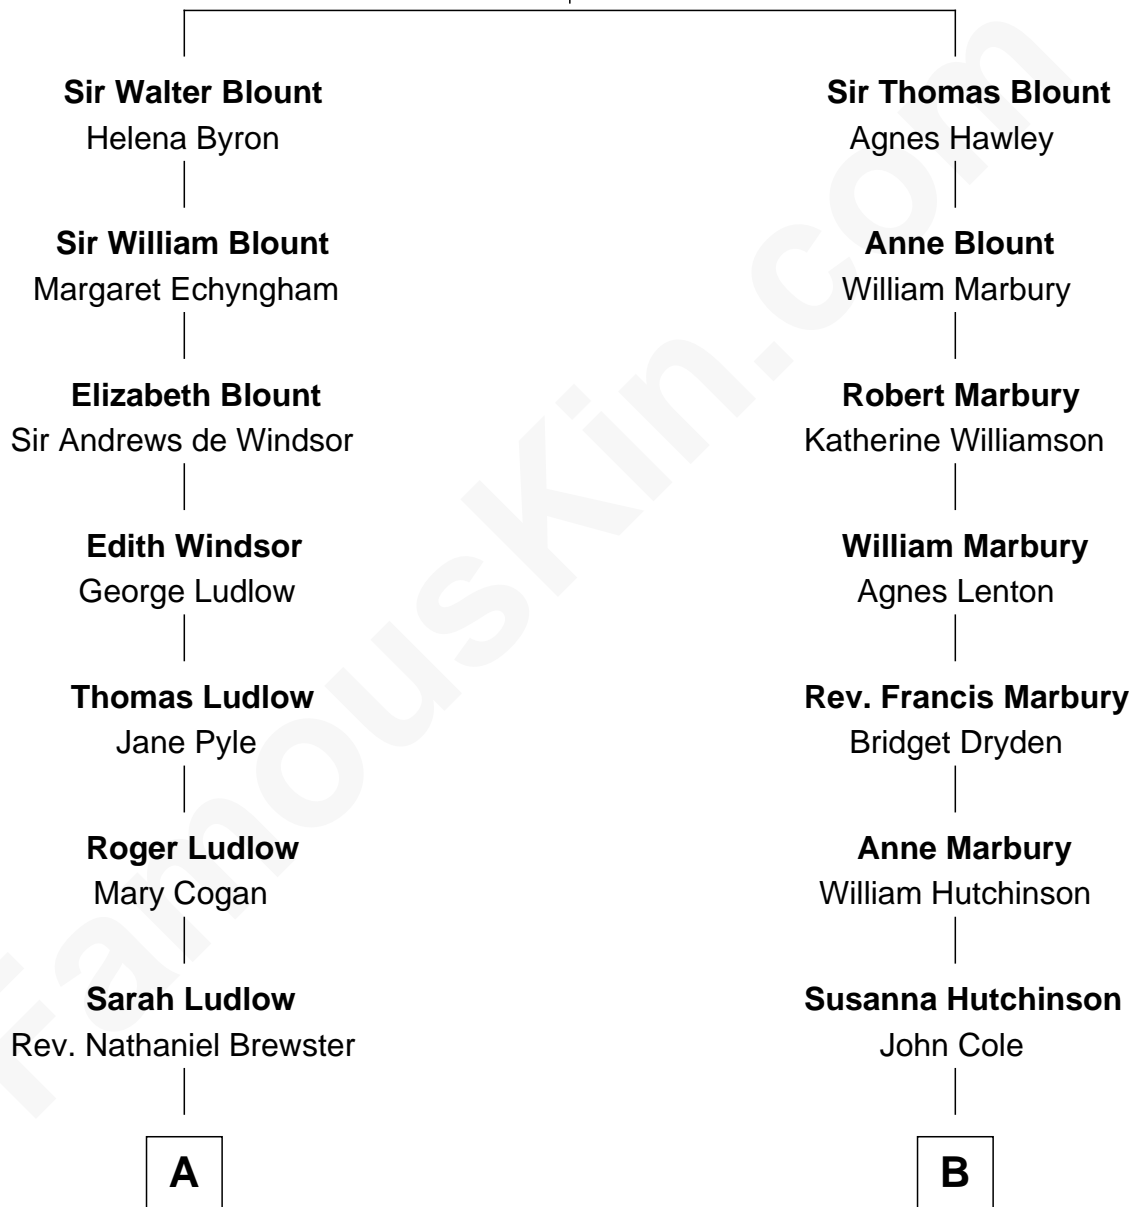

# FamousKin.com Relationship Chart of

**Jordan Peele**

*TV and Movie Actor*

16th cousin 1 time removed of

**Mitt Romney**

*70th Governor of Massachusetts*

**Sir Thomas Blount**  
Margaret de Gresley

**A**

**Hannah Brewster**  
Samuel Thompson

**Jonathan Thompson**  
Mary Woodhull

**Hannah Thompson**  
Benajah Strong

**Samuel Strong**  
Ruth Carll

**Ellis Strong**  
Mary Jackson

**Elbert Strong**  
Maria Louise Marshall

**Walter Robbins Strong**  
Nettie Wicks

**Louise Strong**  
Everett Sidney Taylor

**Josephine Helen Taylor**  
Earl Haworth Williams

**Lucinda J. Williams**  
Hayward Peele

**Jordan Peele**

*TV and Movie Actor*