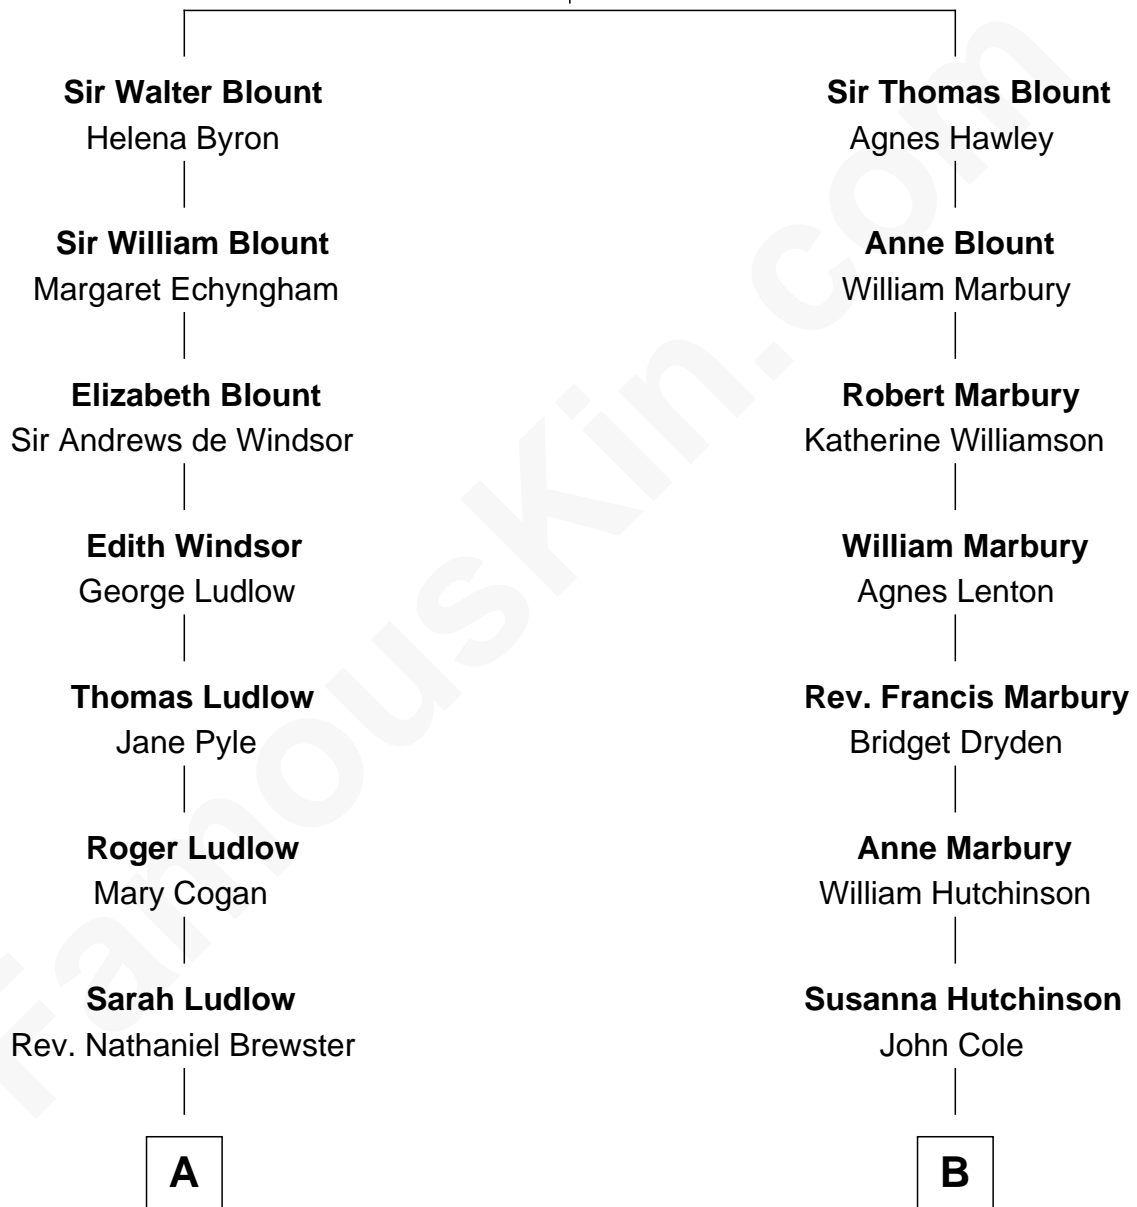

# FamousKin.com Relationship Chart of

**Jordan Peele**

*TV and Movie Actor*

15th cousin 2 times removed of

**George Romney**

*43rd Governor of Michigan*

**Sir Thomas Blount**

Margaret de Gresley

Jordan Peele photo by [Peabody Awards](#) ([CC BY 2.0](#))