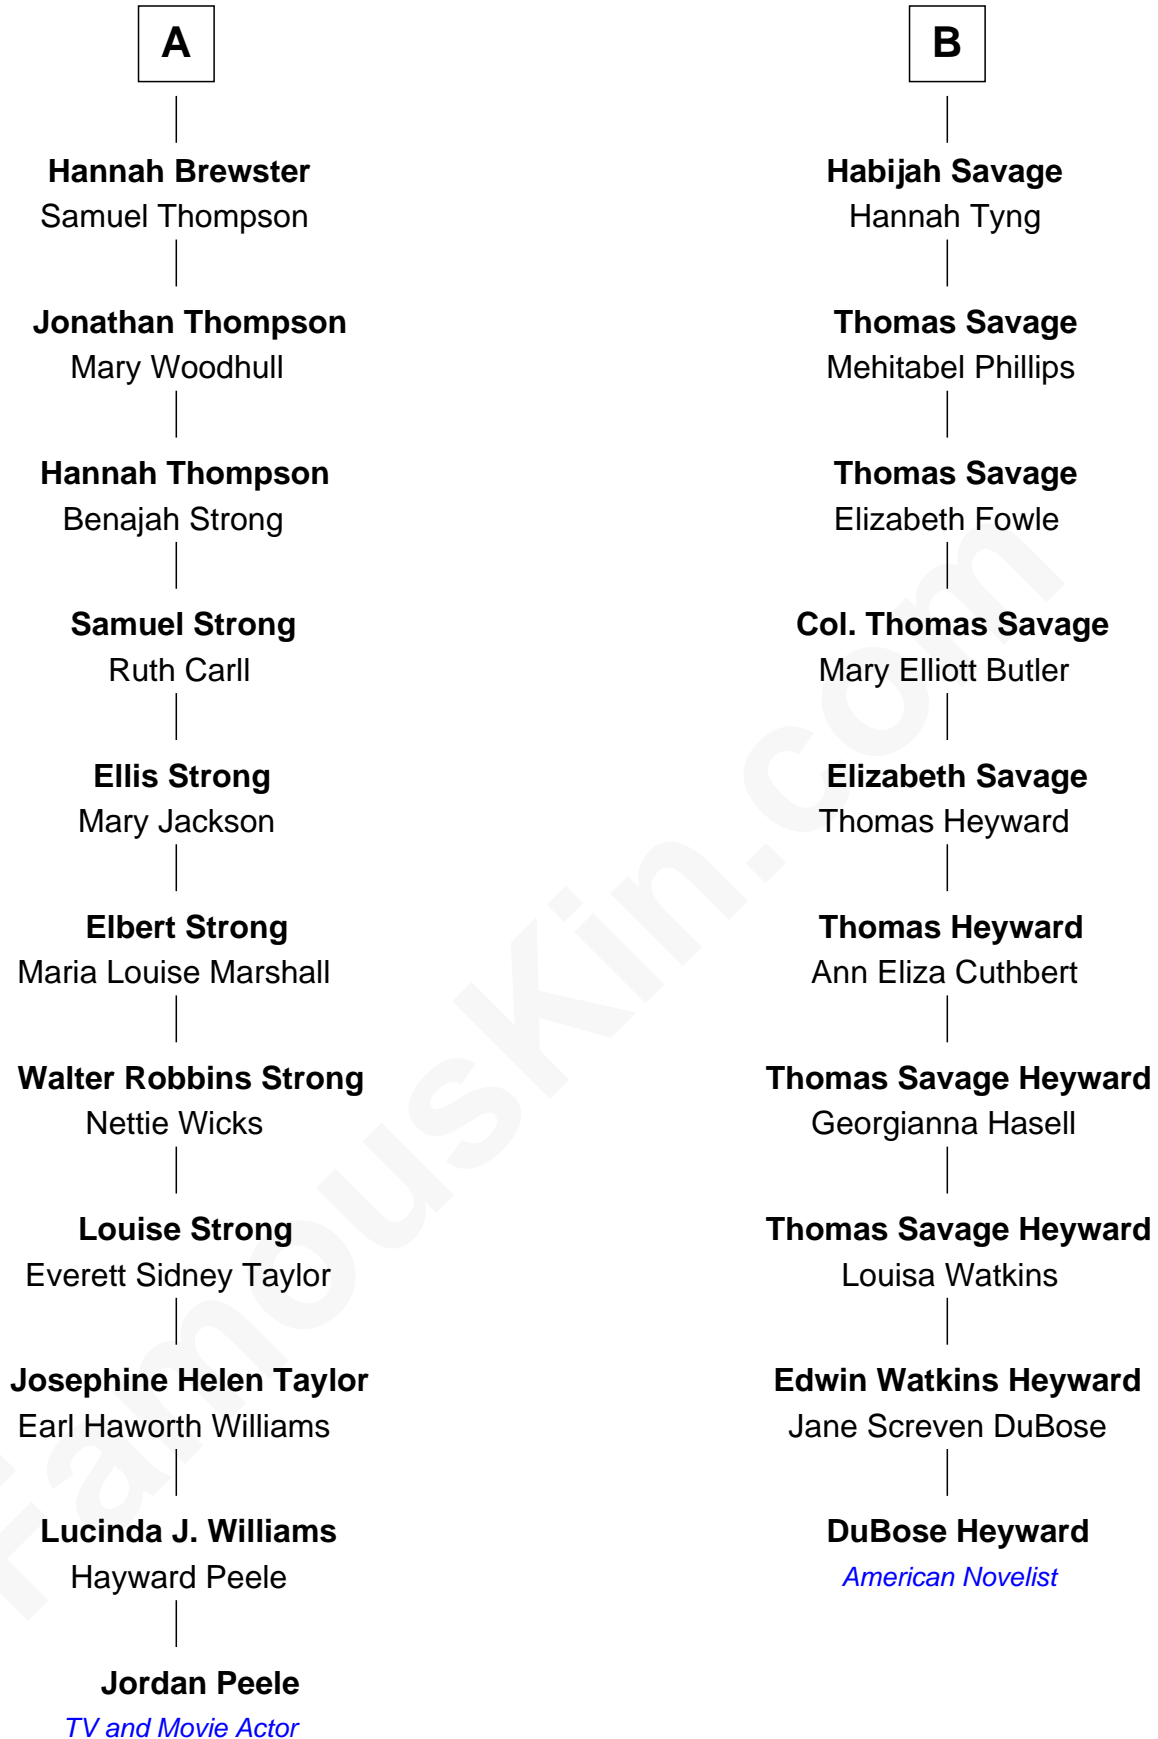

# FamousKin.com Relationship Chart of

**Jordan Peele**

*TV and Movie Actor*

16th cousin 1 time removed of

**DuBose Heyward**

*Author of Porgy (Porgy & Bess)*

**Sir Thomas Blount**  
Margaret de Gresley

Jordan Peele photo by [Peabody Awards](#) (CC BY 2.0)