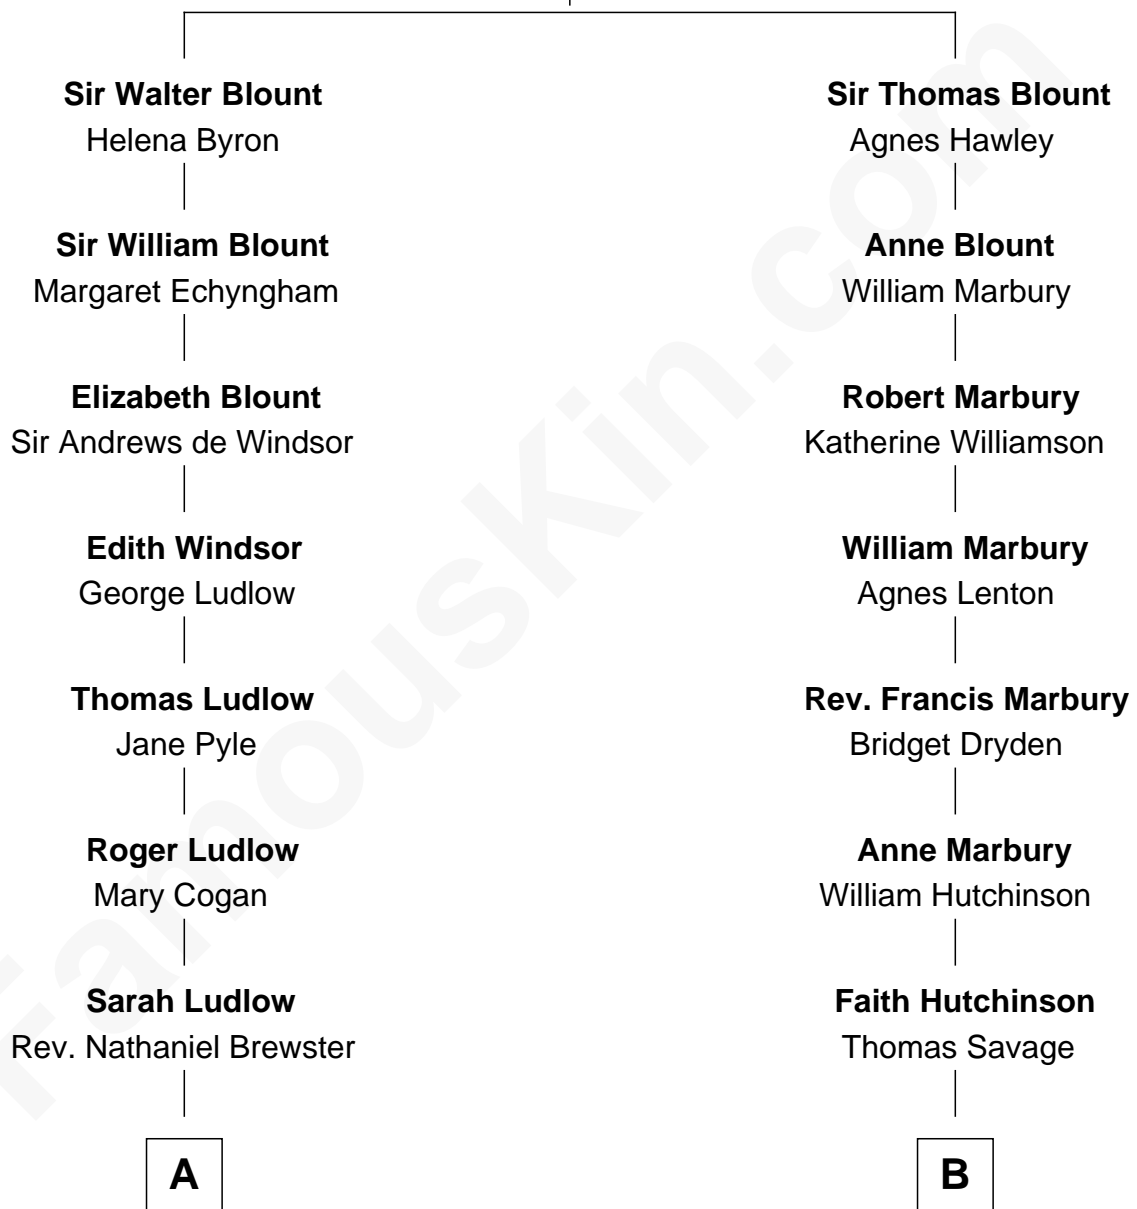

# FamousKin.com Relationship Chart of

**Jordan Peele**

*TV and Movie Actor*

16th cousin 1 time removed of

**DuBose Heyward**

*Author of Porgy (Porgy & Bess)*

**Sir Thomas Blount**  
Margaret de Gresley

Jordan Peele photo by [Peabody Awards](#) (CC BY 2.0)