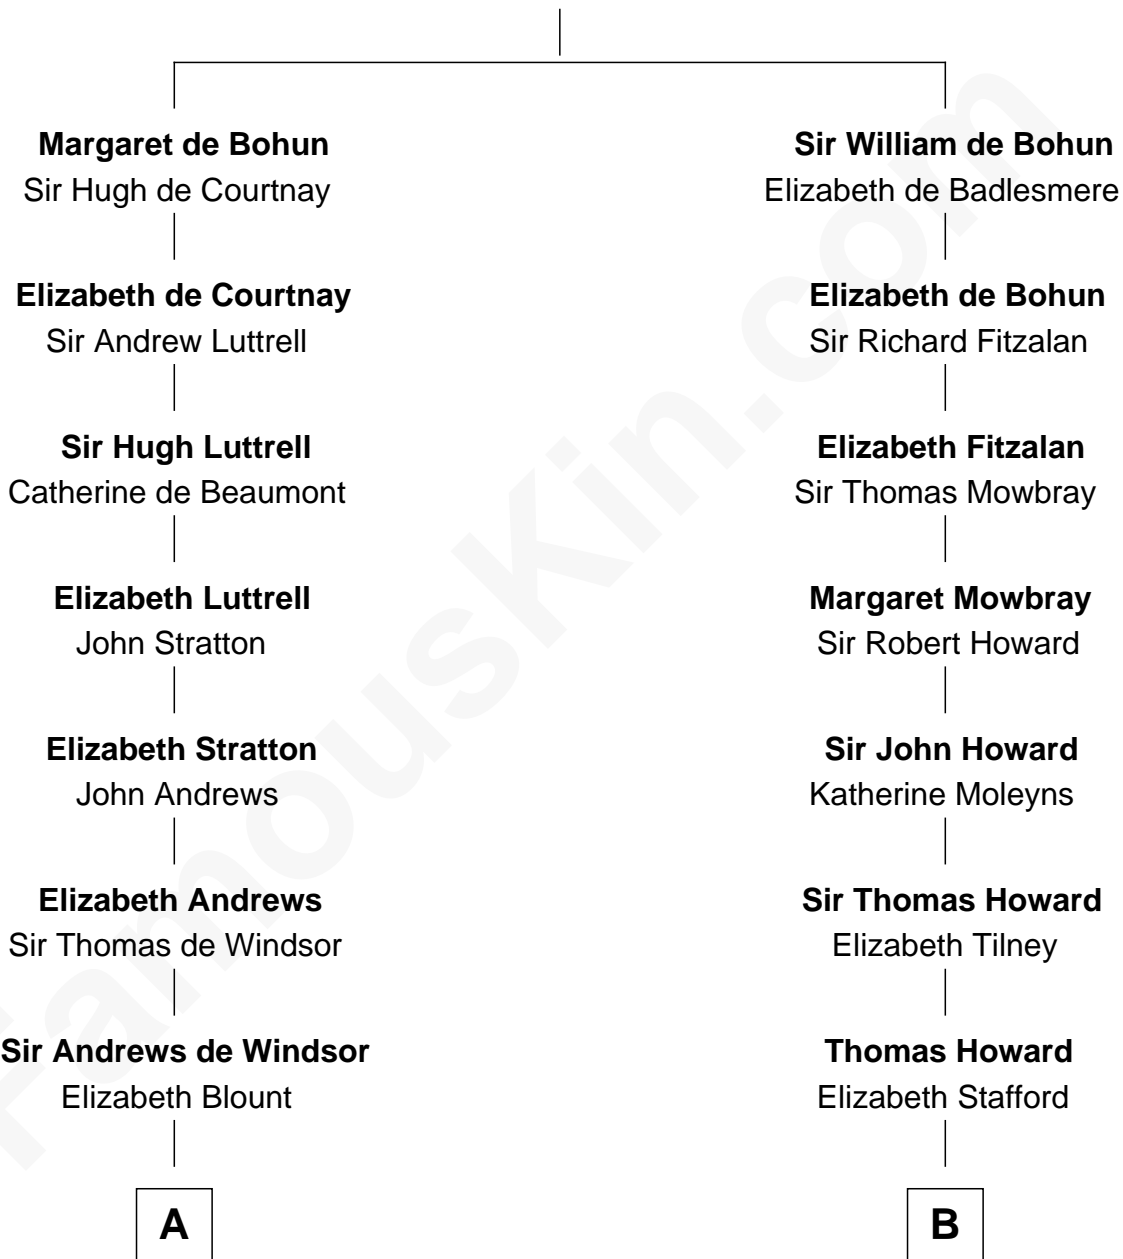

# FamousKin.com Relationship Chart of

**Jordan Peele**

*TV and Movie Actor*

17th cousin 4 times removed of

**Francis Scott Key**

*Author of "The Star Spangled Banner"*

**Humphrey de Bohun**

Elizabeth Plantagenet

**C**

—  
**Walter Robbins Strong**

Nettie Wicks

—  
**Louise Strong**

Everett Sidney Taylor

—  
**Josephine Helen Taylor**

Earl Haworth Williams

—  
**Lucinda J. Williams**