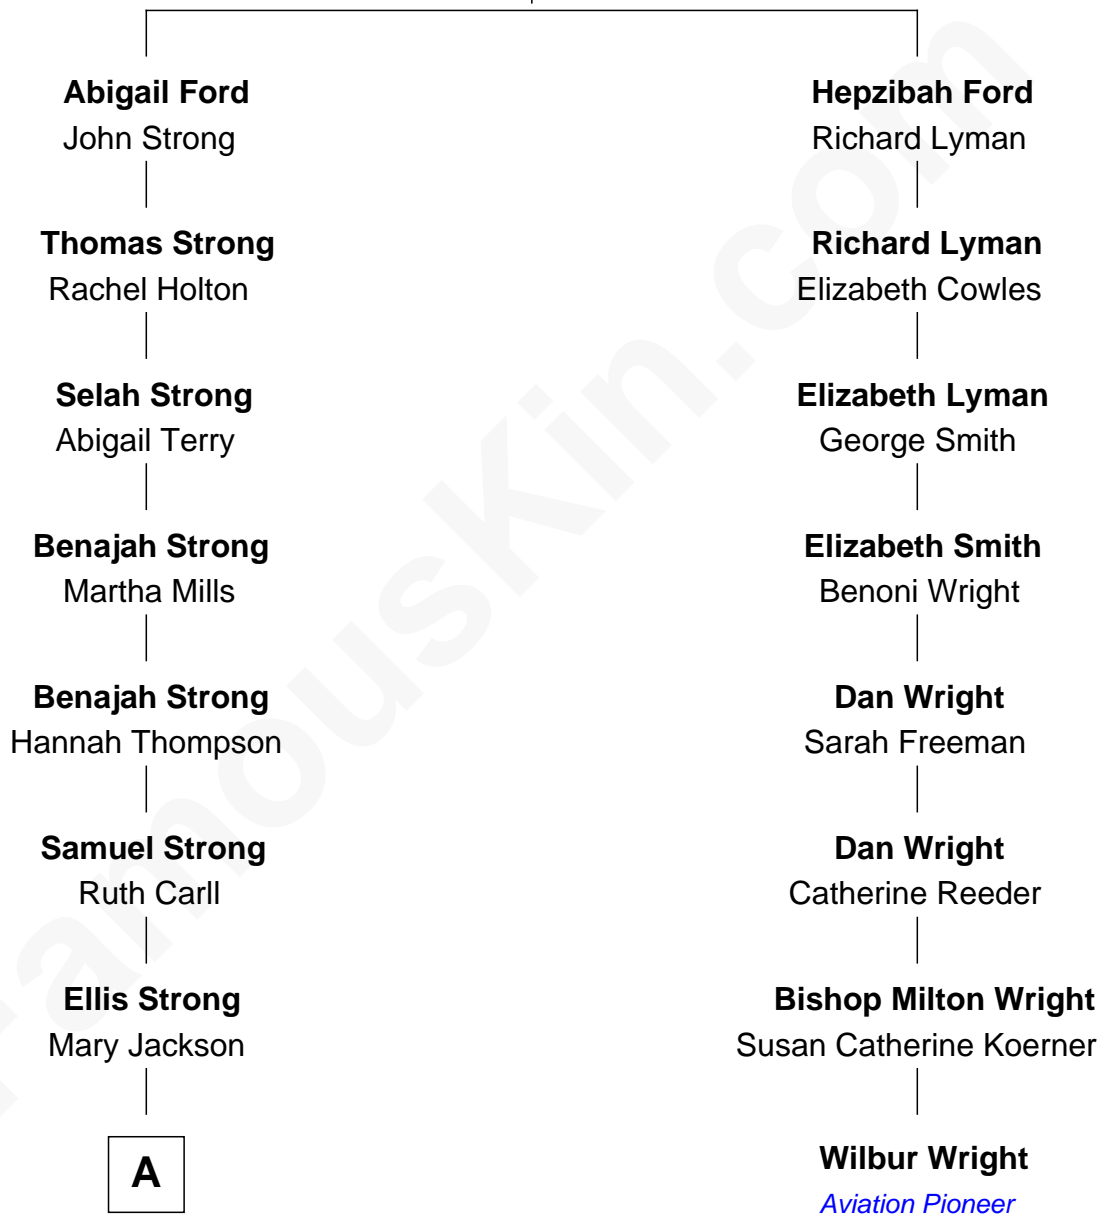

# FamousKin.com Relationship Chart of

**Jordan Peele**

*TV and Movie Actor*

7th cousin 5 times removed of

**Wilbur Wright**

*Wright Brothers - Aviation Pioneer*

**Thomas Ford**  
Elizabeth Charde

**A**

—  
**Elbert Strong**

Maria Louise Marshall

—  
**Walter Robbins Strong**

Nettie Wicks

—  
**Louise Strong**

Everett Sidney Taylor

—  
**Josephine Helen Taylor**

Earl Haworth Williams

—  
**Lucinda J. Williams**

Hayward Peele

—  
**Jordan Peele**

*TV and Movie Actor*