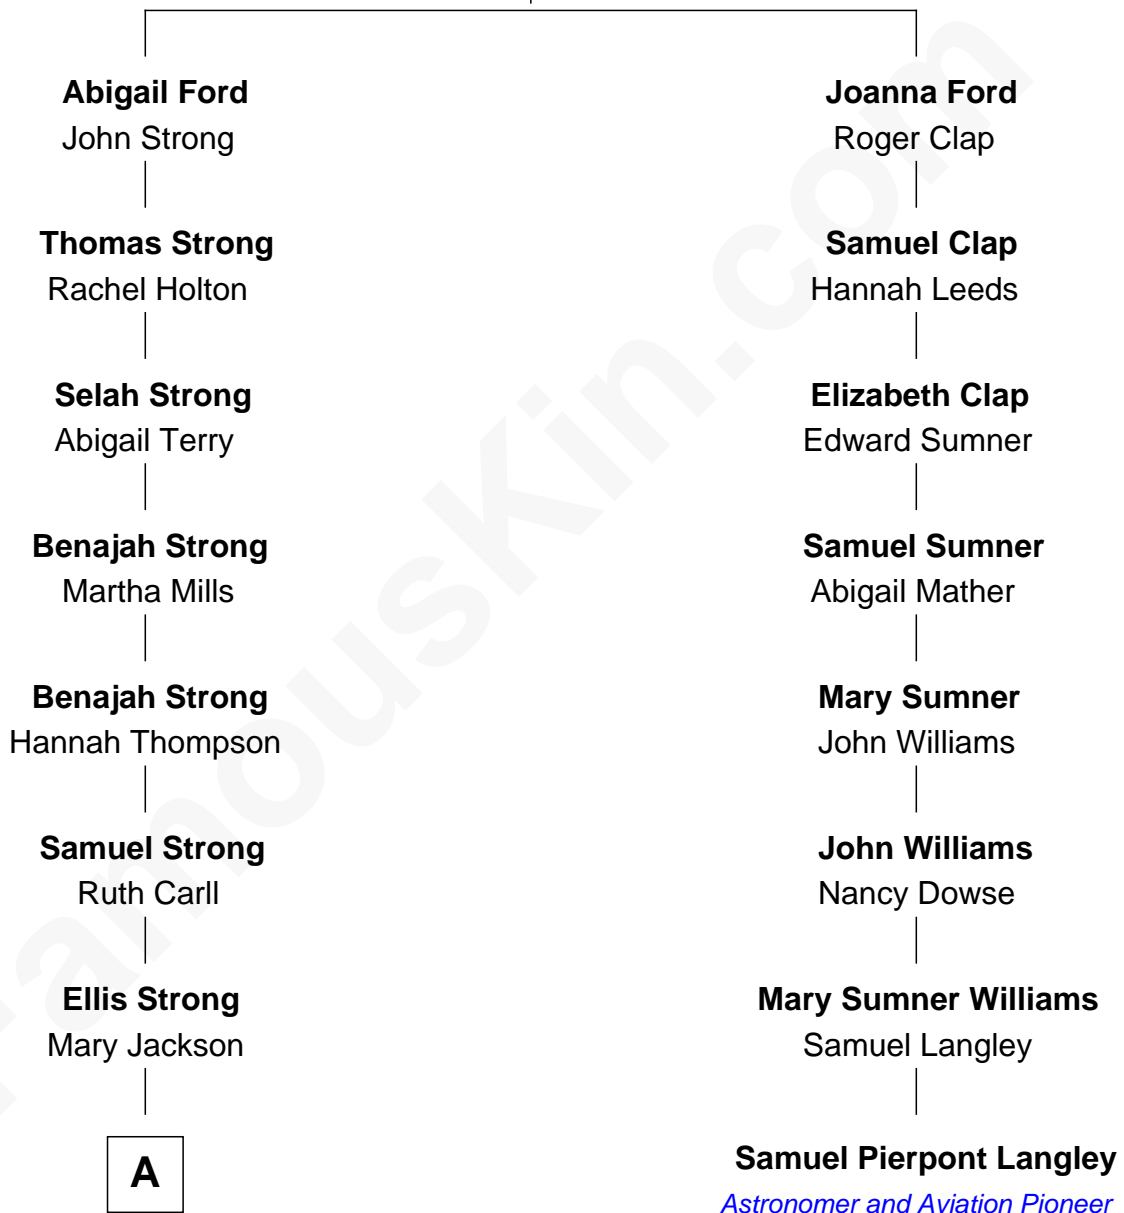

# FamousKin.com Relationship Chart of

**Jordan Peele**

*TV and Movie Actor*

7th cousin 5 times removed of

**Samuel Pierpont Langley**

*Astronomer and Aviation Pioneer*

**Thomas Ford**  
Elizabeth Charde

**A**

—  
**Elbert Strong**

Maria Louise Marshall

—  
**Walter Robbins Strong**

Nettie Wicks

—  
**Louise Strong**

Everett Sidney Taylor

—  
**Josephine Helen Taylor**

Earl Haworth Williams