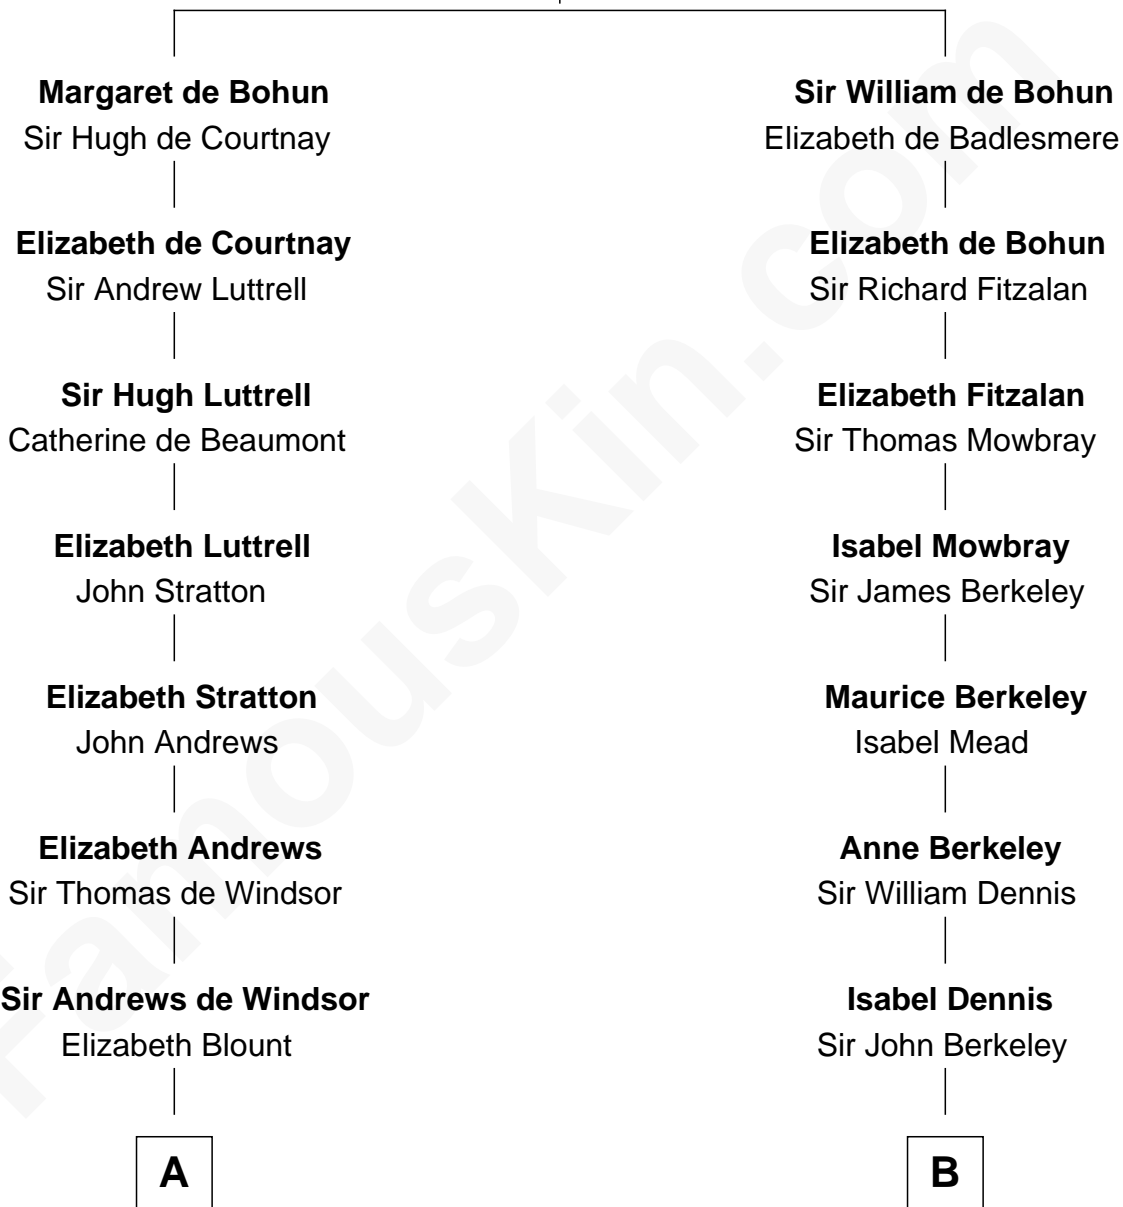

# FamousKin.com Relationship Chart of

**Jordan Peele**

*TV and Movie Actor*

15th cousin 6 times removed of

**Samuel Prescott**

*Completed Paul Revere's Midnight Ride*

**Humphrey de Bohun**  
Elizabeth Plantagenet

**C**

—  
**Walter Robbins Strong**

Nettie Wicks

—  
**Louise Strong**

Everett Sidney Taylor

—  
**Josephine Helen Taylor**

Earl Haworth Williams

—  
**Lucinda J. Williams**