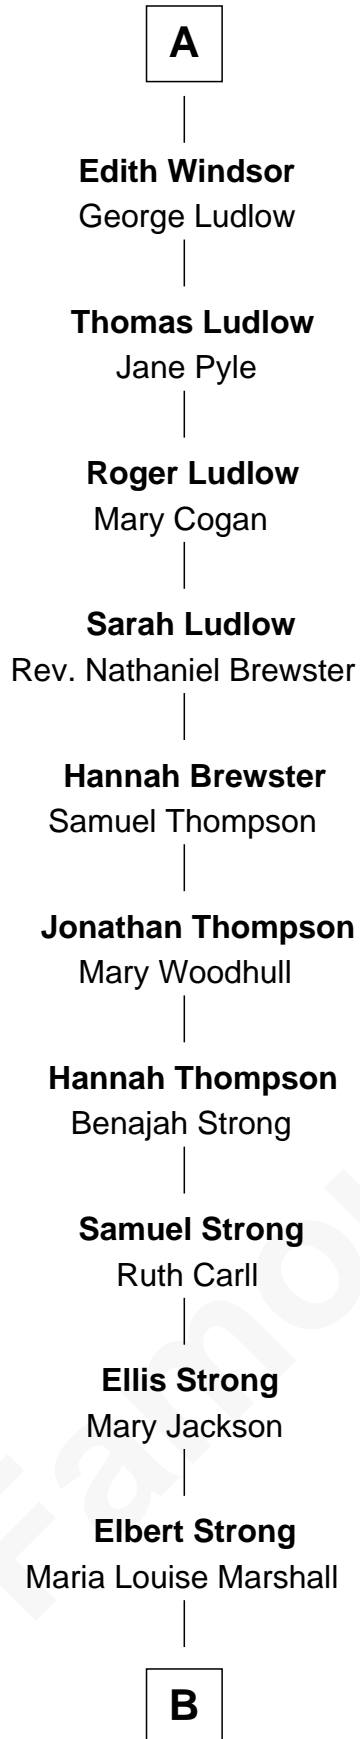

# FamousKin.com Relationship Chart of

**Jordan Peele**

*TV and Movie Actor*

7th cousin 14 times removed of

**Catherine Howard**

*5th Wife of King Henry VIII*

**Humphrey de Bohun**  
Elizabeth Plantagenet

**Margaret de Bohun**  
Sir Hugh de Courtnay

**Elizabeth de Courtnay**  
Sir Andrew Luttrell

**Sir Hugh Luttrell**  
Catherine de Beaumont

**Elizabeth Luttrell**  
John Stratton

**Elizabeth Stratton**  
John Andrews

**Elizabeth Andrews**  
Sir Thomas de Windsor

**Sir Andrews de Windsor**  
Elizabeth Blount

**A**

**Sir William de Bohun**  
Elizabeth de Badlesmere

**Elizabeth de Bohun**  
Sir Richard Fitzalan

**Elizabeth Fitzalan**  
Sir Thomas Mowbray

**Margaret Mowbray**  
Sir Robert Howard

**Sir John Howard**  
Katherine Moleyns

**Sir Thomas Howard**  
Elizabeth Tilney

**Sir Edmund Howard**  
Joyce Culpeper

**Catherine Howard**  
*5th Wife of King Henry VIII*

**B**

—  
**Walter Robbins Strong**