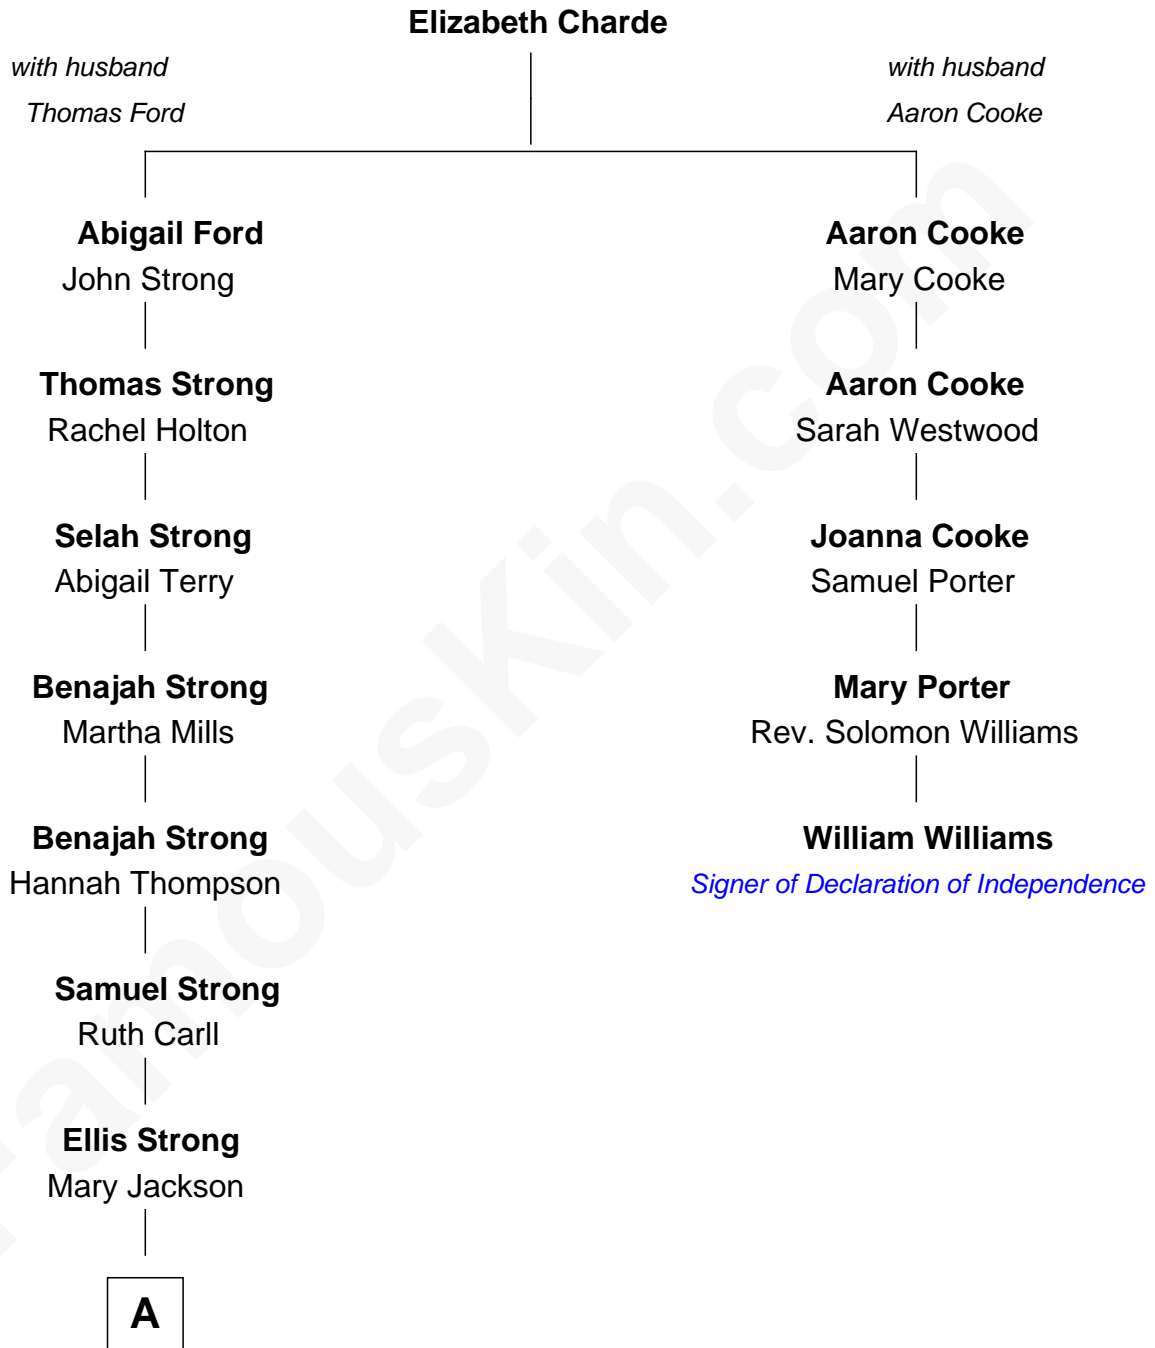

FamousKin.com Relationship Chart of

Jordan Peele

TV and Movie Actor

4th cousin 8 times removed of

William Williams

Signer of the Declaration of Independence

A

—
Elbert Strong

Maria Louise Marshall

—
Walter Robbins Strong

Nettie Wicks

—
Louise Strong

Everett Sidney Taylor

—
Josephine Helen Taylor

Earl Haworth Williams

—
Lucinda J. Williams