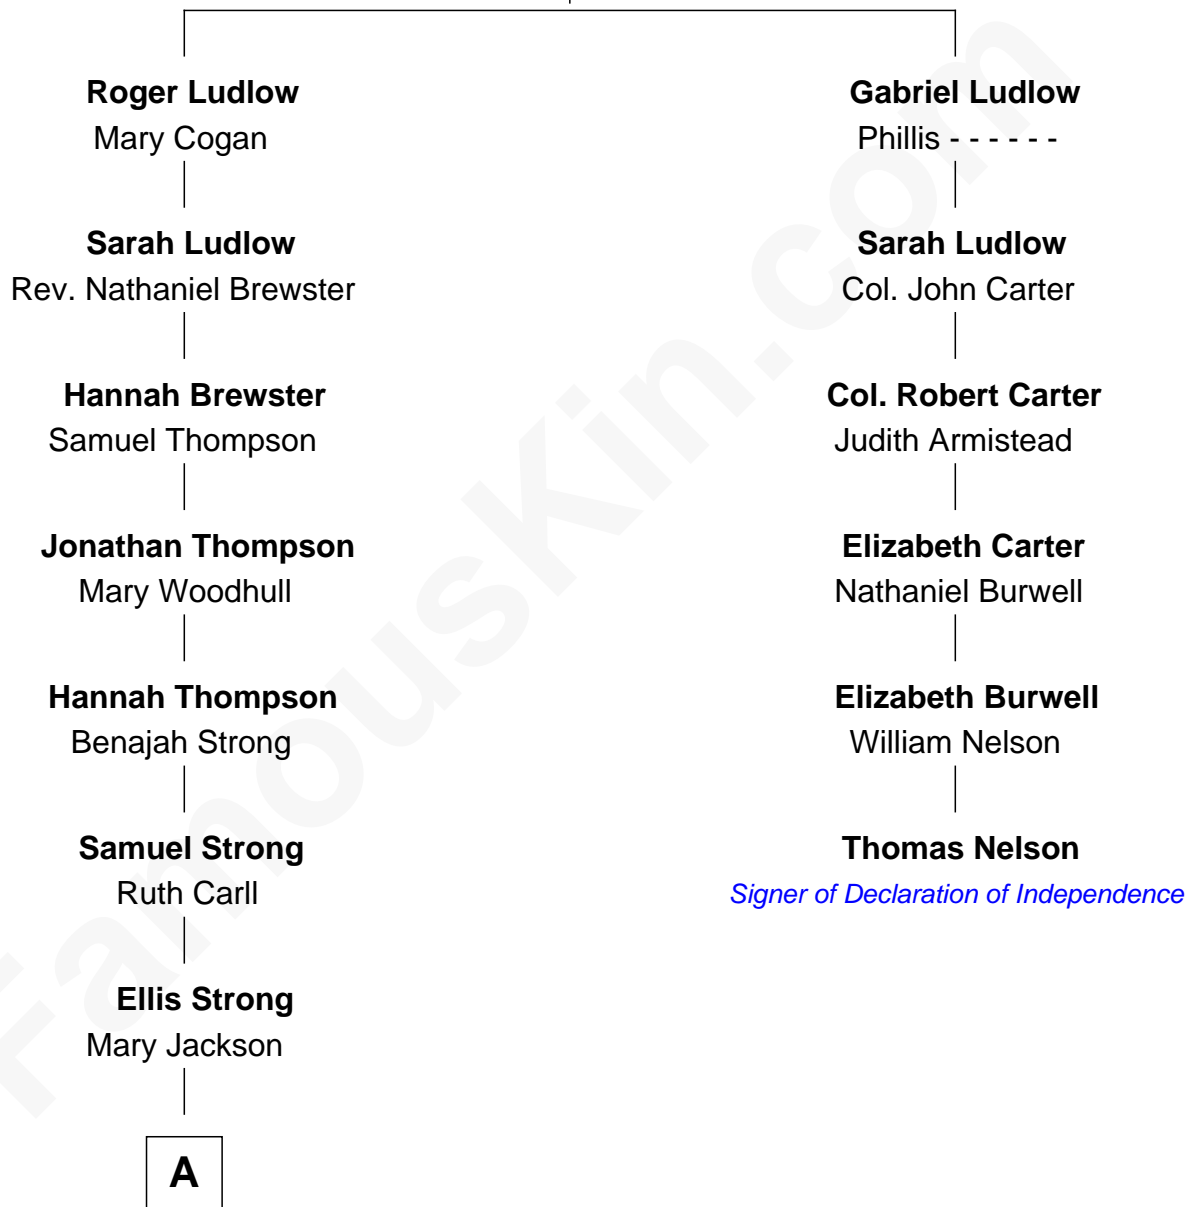

FamousKin.com Relationship Chart of

Jordan Peele

TV and Movie Actor

5th cousin 7 times removed of

Thomas Nelson

Signer of the Declaration of Independence

Thomas Ludlow

Jane Pyle

A

—
Elbert Strong

Maria Louise Marshall

—
Walter Robbins Strong

Nettie Wicks

—
Louise Strong

Everett Sidney Taylor

—
Josephine Helen Taylor