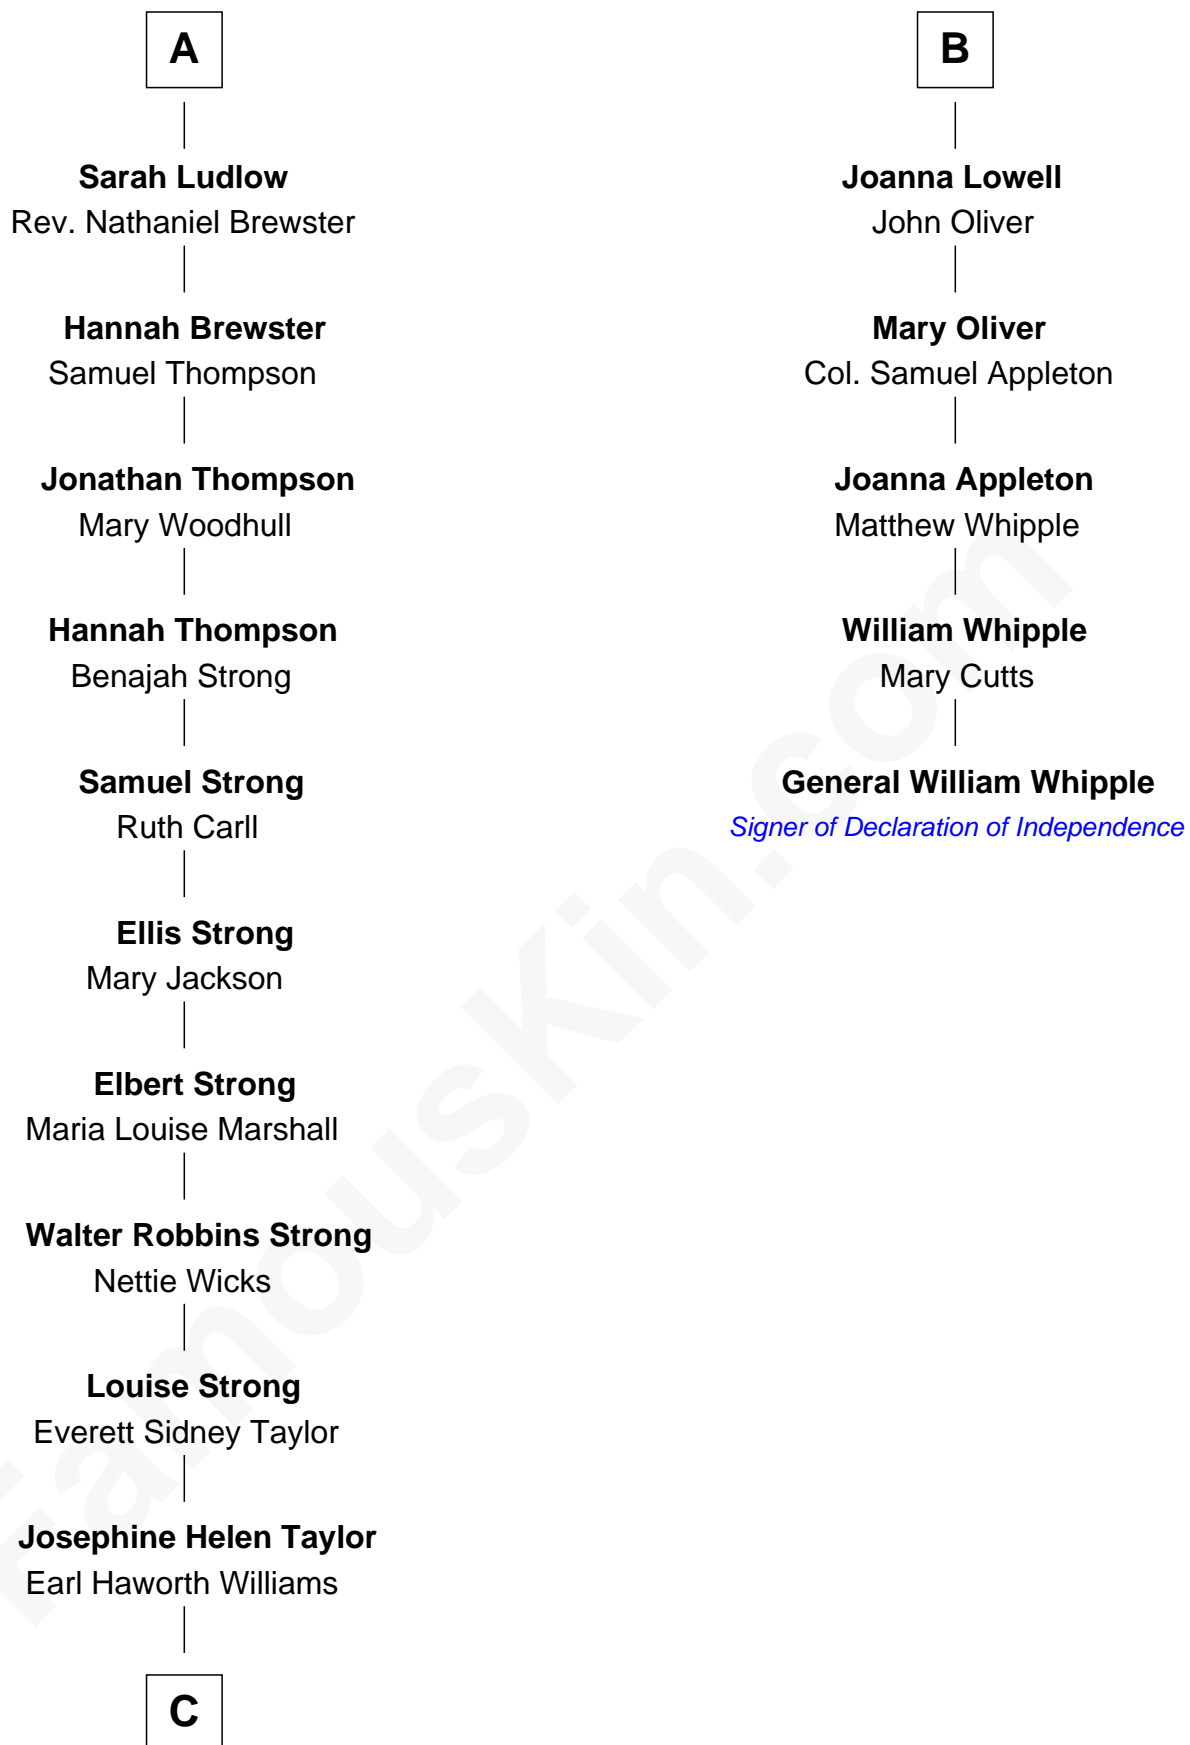

# FamousKin.com Relationship Chart of

**Jordan Peele**

*TV and Movie Actor*

11th cousin 7 times removed of

**General William Whipple**

*Signer of the Declaration of Independence*

**Sir Hugh Luttrell**  
Catherine de Beaumont

**C**

—  
**Lucinda J. Williams**

Hayward Peele

—  
**Jordan Peele**

*TV and Movie Actor*

FamousKin.com