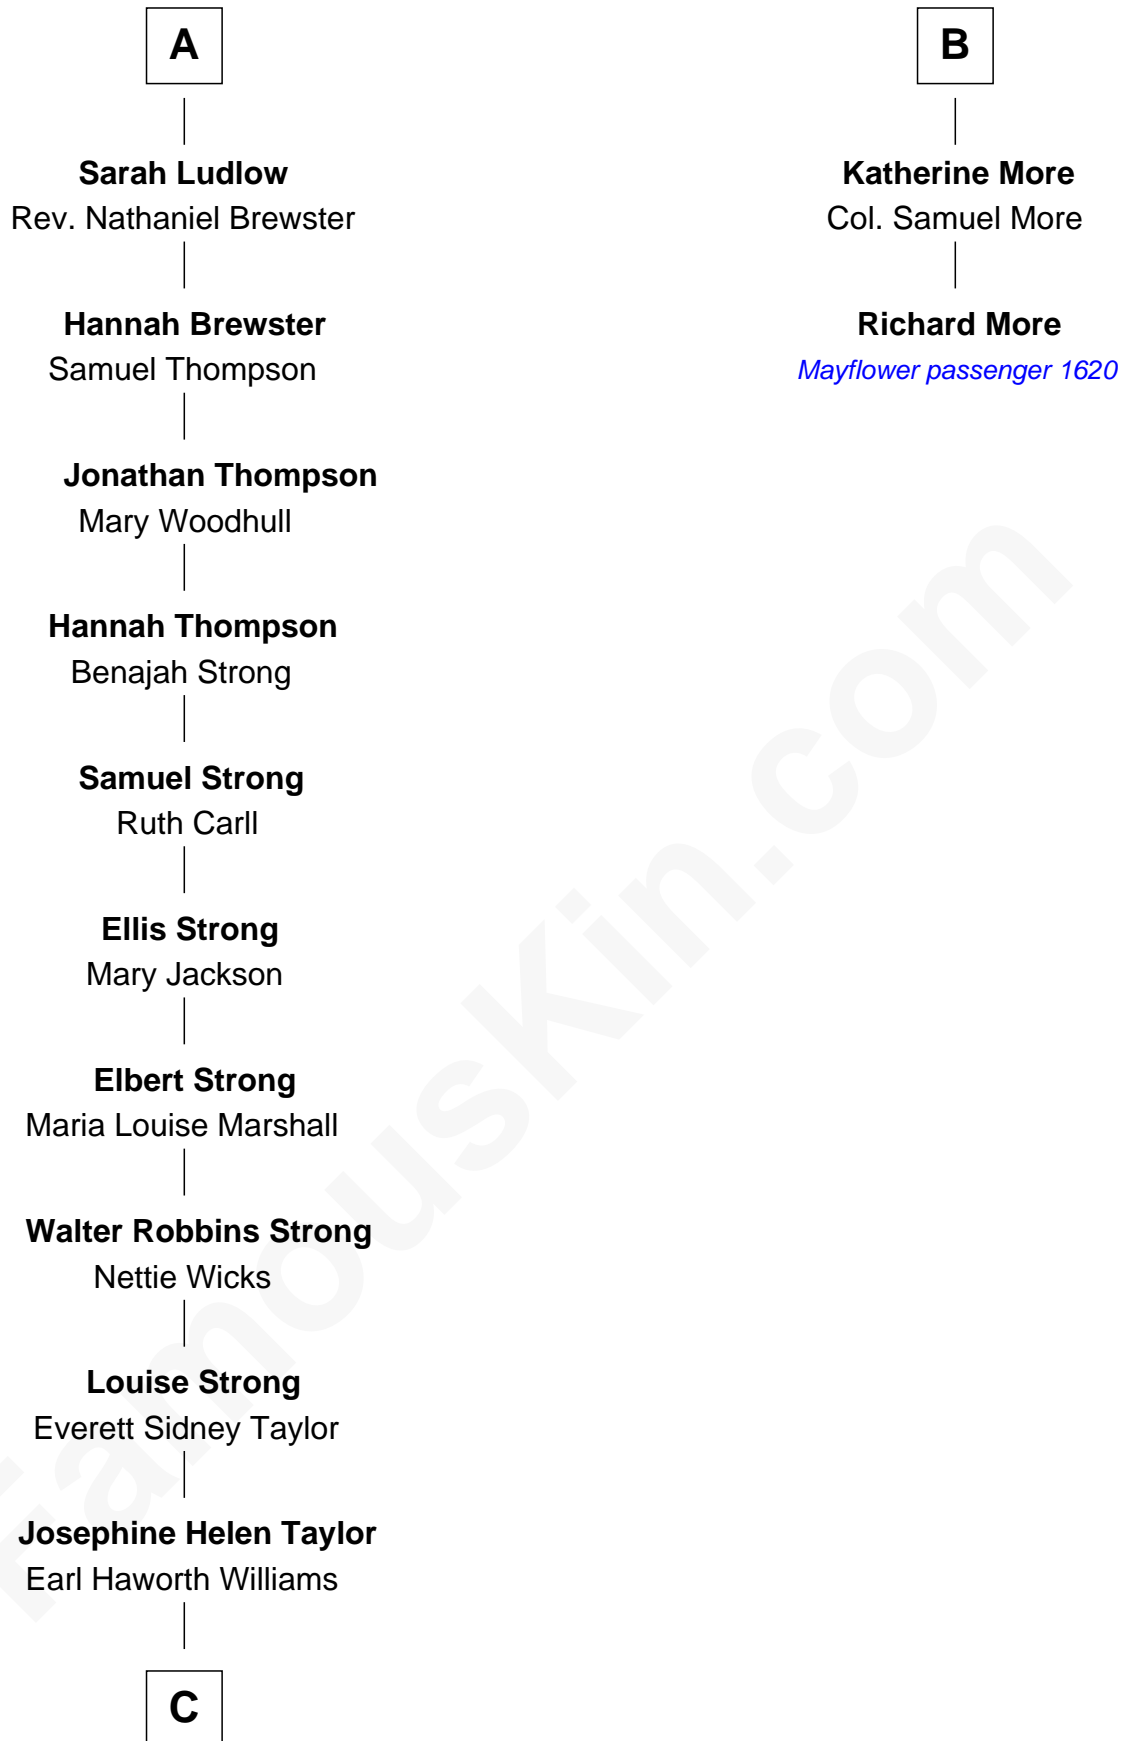

# FamousKin.com Relationship Chart of

**Jordan Peele**

*TV and Movie Actor*

8th cousin 10 times removed of

**Richard More**

*(c1614 - c1696) Mayflower passenger 1620*

**MAYFLOWER**

**C**

—  
**Lucinda J. Williams**

Hayward Peele

—  
**Jordan Peele**

*TV and Movie Actor*

FamousKin.com