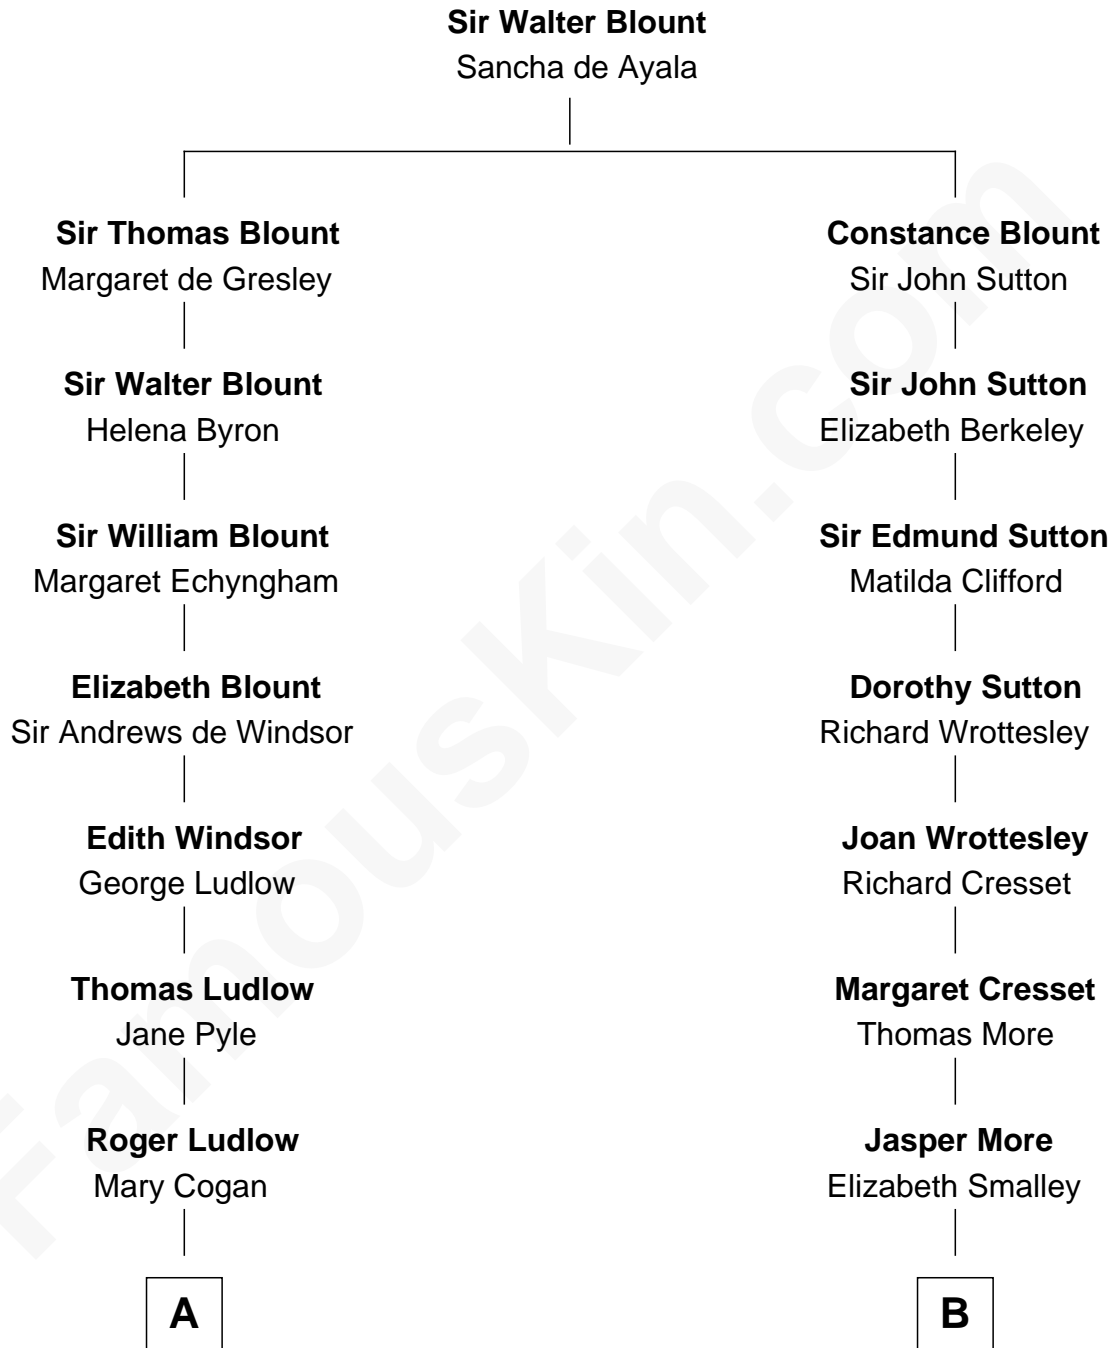

# FamousKin.com Relationship Chart of

**Jordan Peele**

*TV and Movie Actor*

8th cousin 10 times removed of

**Richard More**

*(c1614 - c1696) Mayflower passenger 1620*

**MAYFLOWER**

**C**