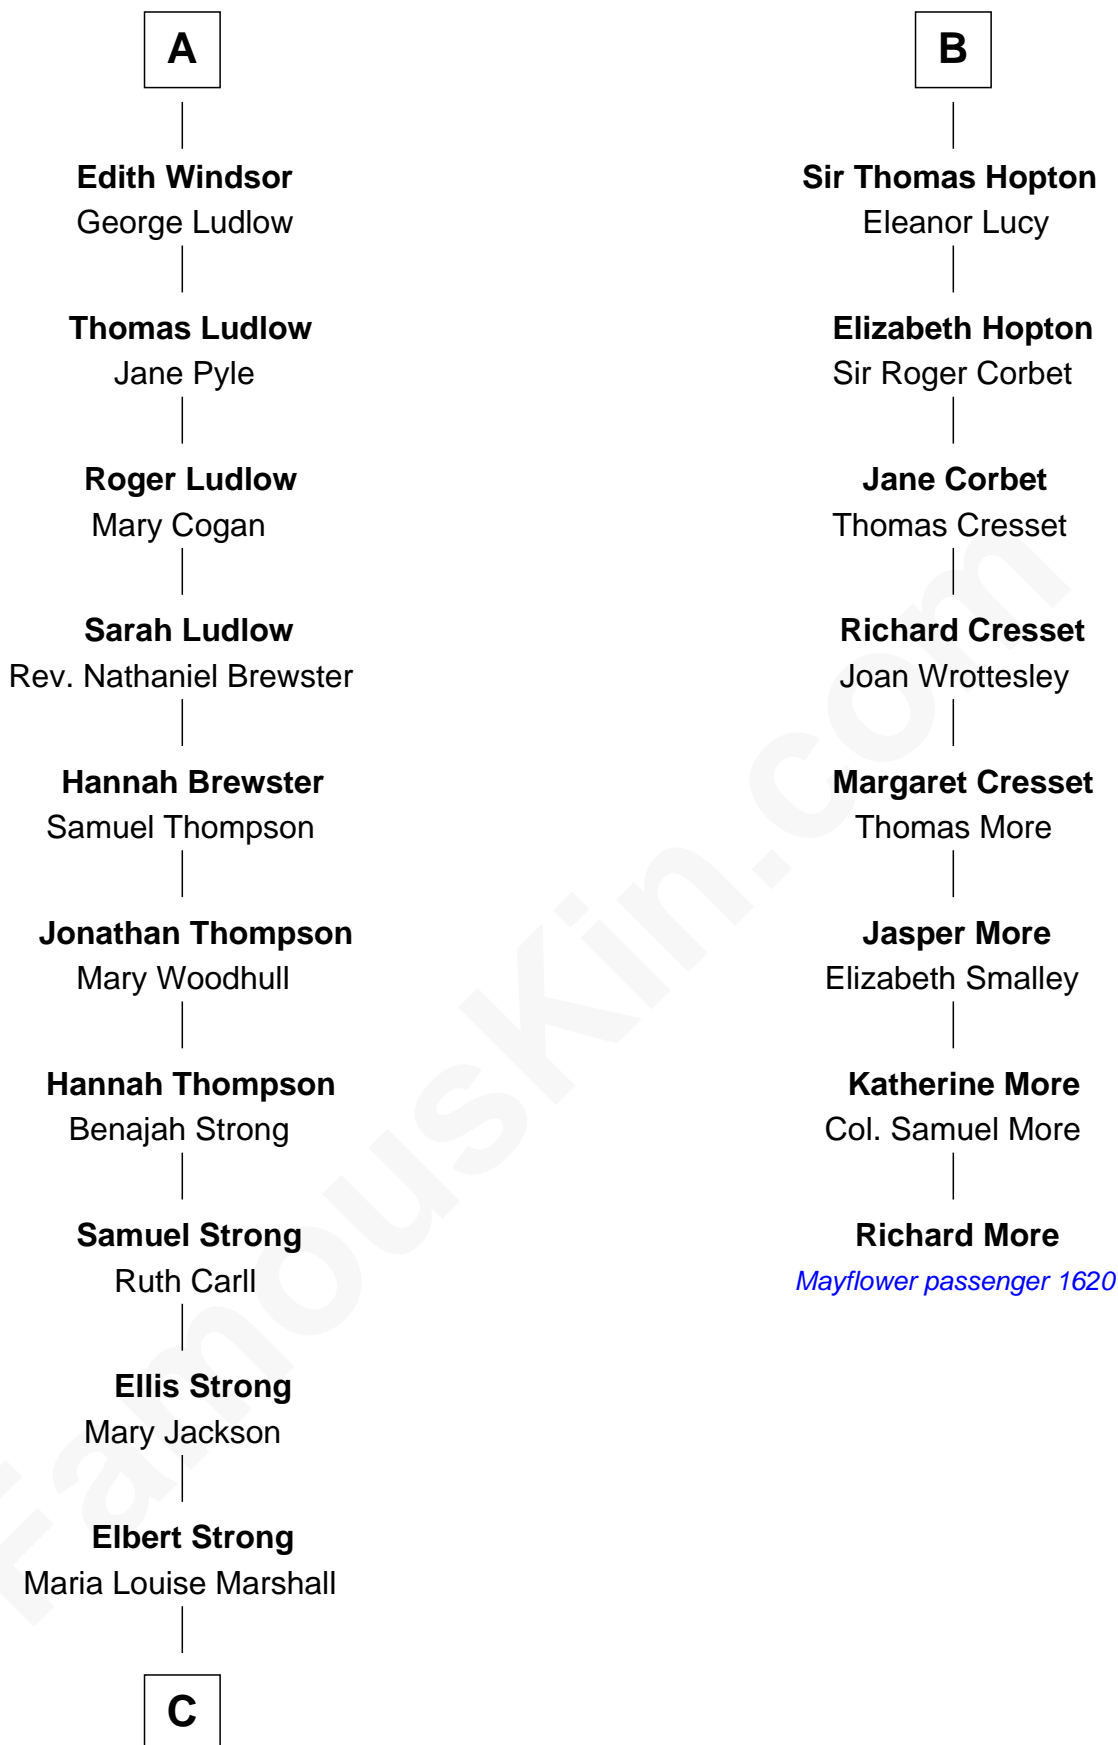

FamousKin.com Relationship Chart of

Jordan Peele

TV and Movie Actor

14th cousin 7 times removed of

Richard More

(c1614 - c1696) Mayflower passenger 1620

MAYFLOWER

Humphrey de Bohun

Elizabeth Plantagenet

C

—
Walter Robbins Strong

Nettie Wicks

—
Louise Strong

Everett Sidney Taylor

—
Josephine Helen Taylor

Earl Haworth Williams