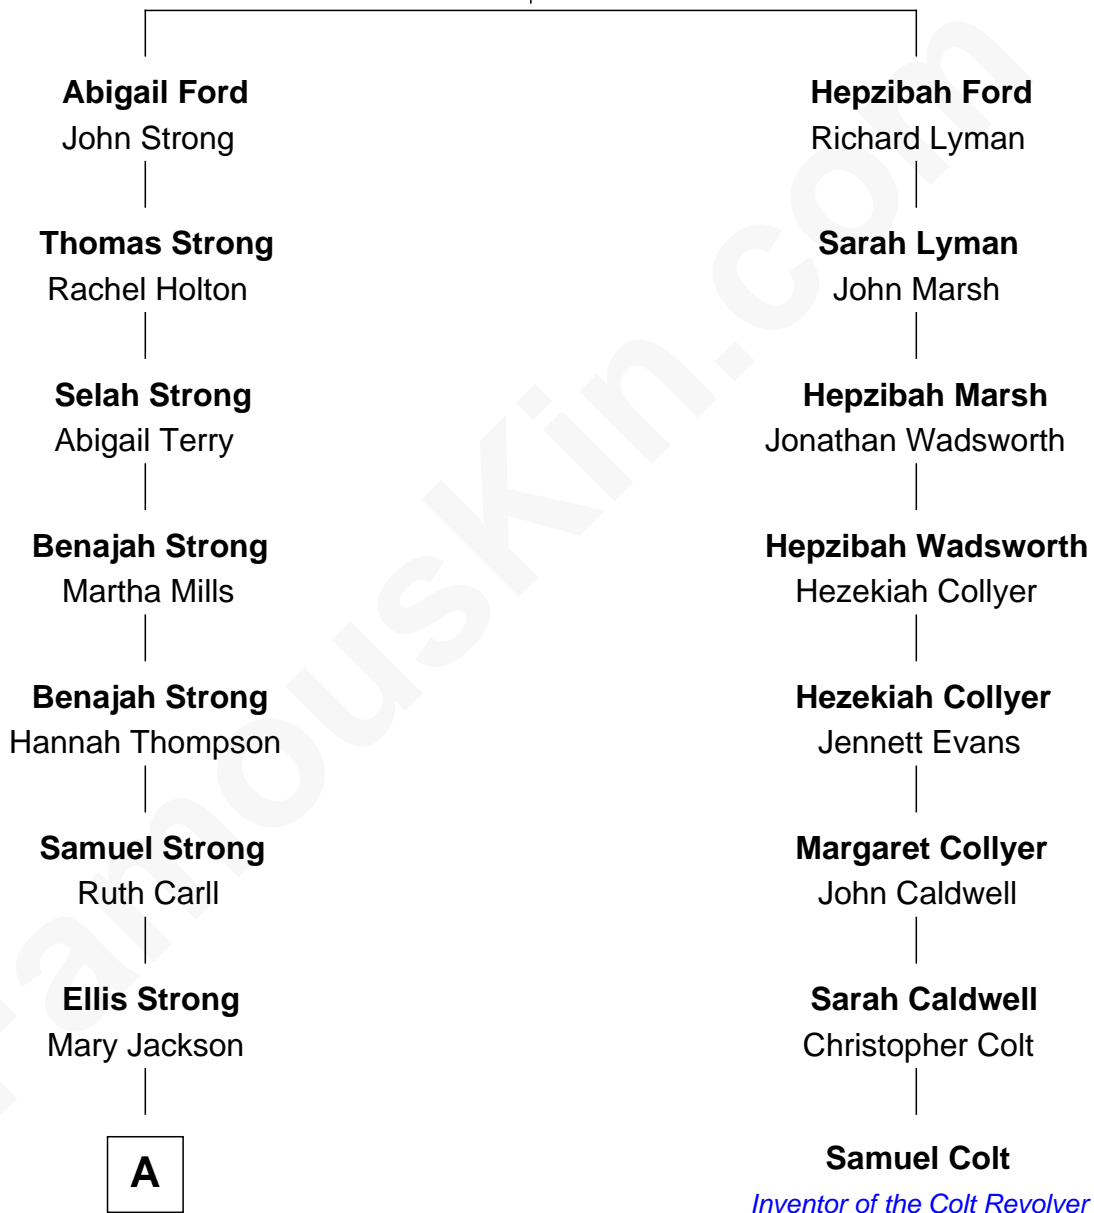

# FamousKin.com Relationship Chart of

**Jordan Peele**

*TV and Movie Actor*

7th cousin 5 times removed of

**Samuel Colt**

*Inventor of the Colt Revolver*

**Thomas Ford**  
Elizabeth Charde

**A**

—  
**Elbert Strong**

Maria Louise Marshall

—  
**Walter Robbins Strong**

Nettie Wicks

—  
**Louise Strong**

Everett Sidney Taylor

—  
**Josephine Helen Taylor**

Earl Haworth Williams