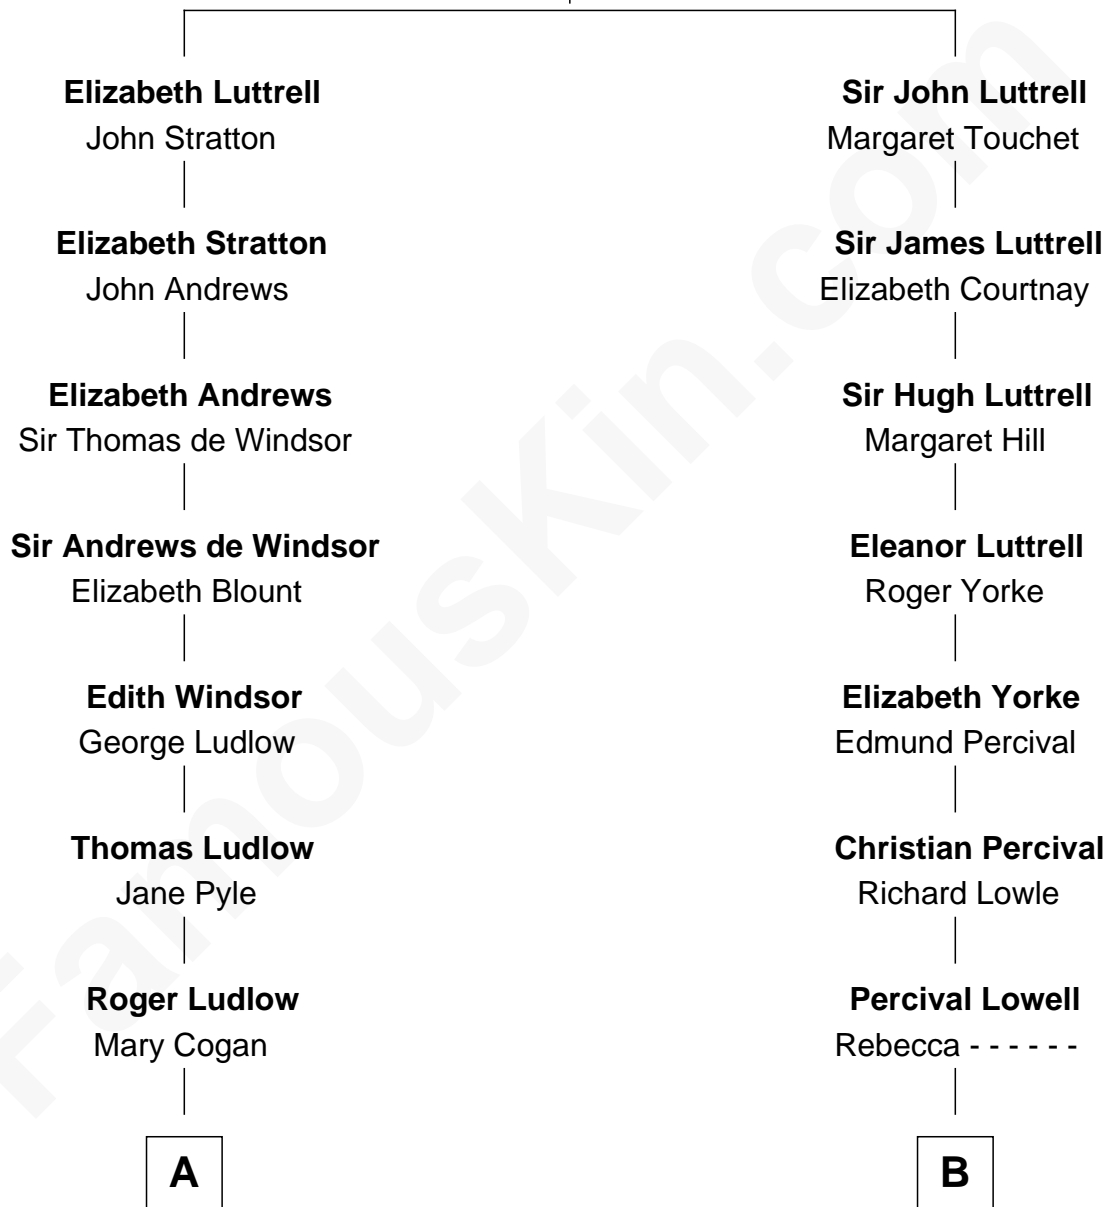

# FamousKin.com Relationship Chart of

**Jordan Peele**

*TV and Movie Actor*

16th cousin 2 times removed of

**Tennessee Williams**

*Author of A Streetcar Named Desire*

**Sir Hugh Luttrell**  
Catherine de Beaumont

**C**

—  
**Lucinda J. Williams**

Hayward Peele

—  
**Jordan Peele**

*TV and Movie Actor*

FamousKin.com