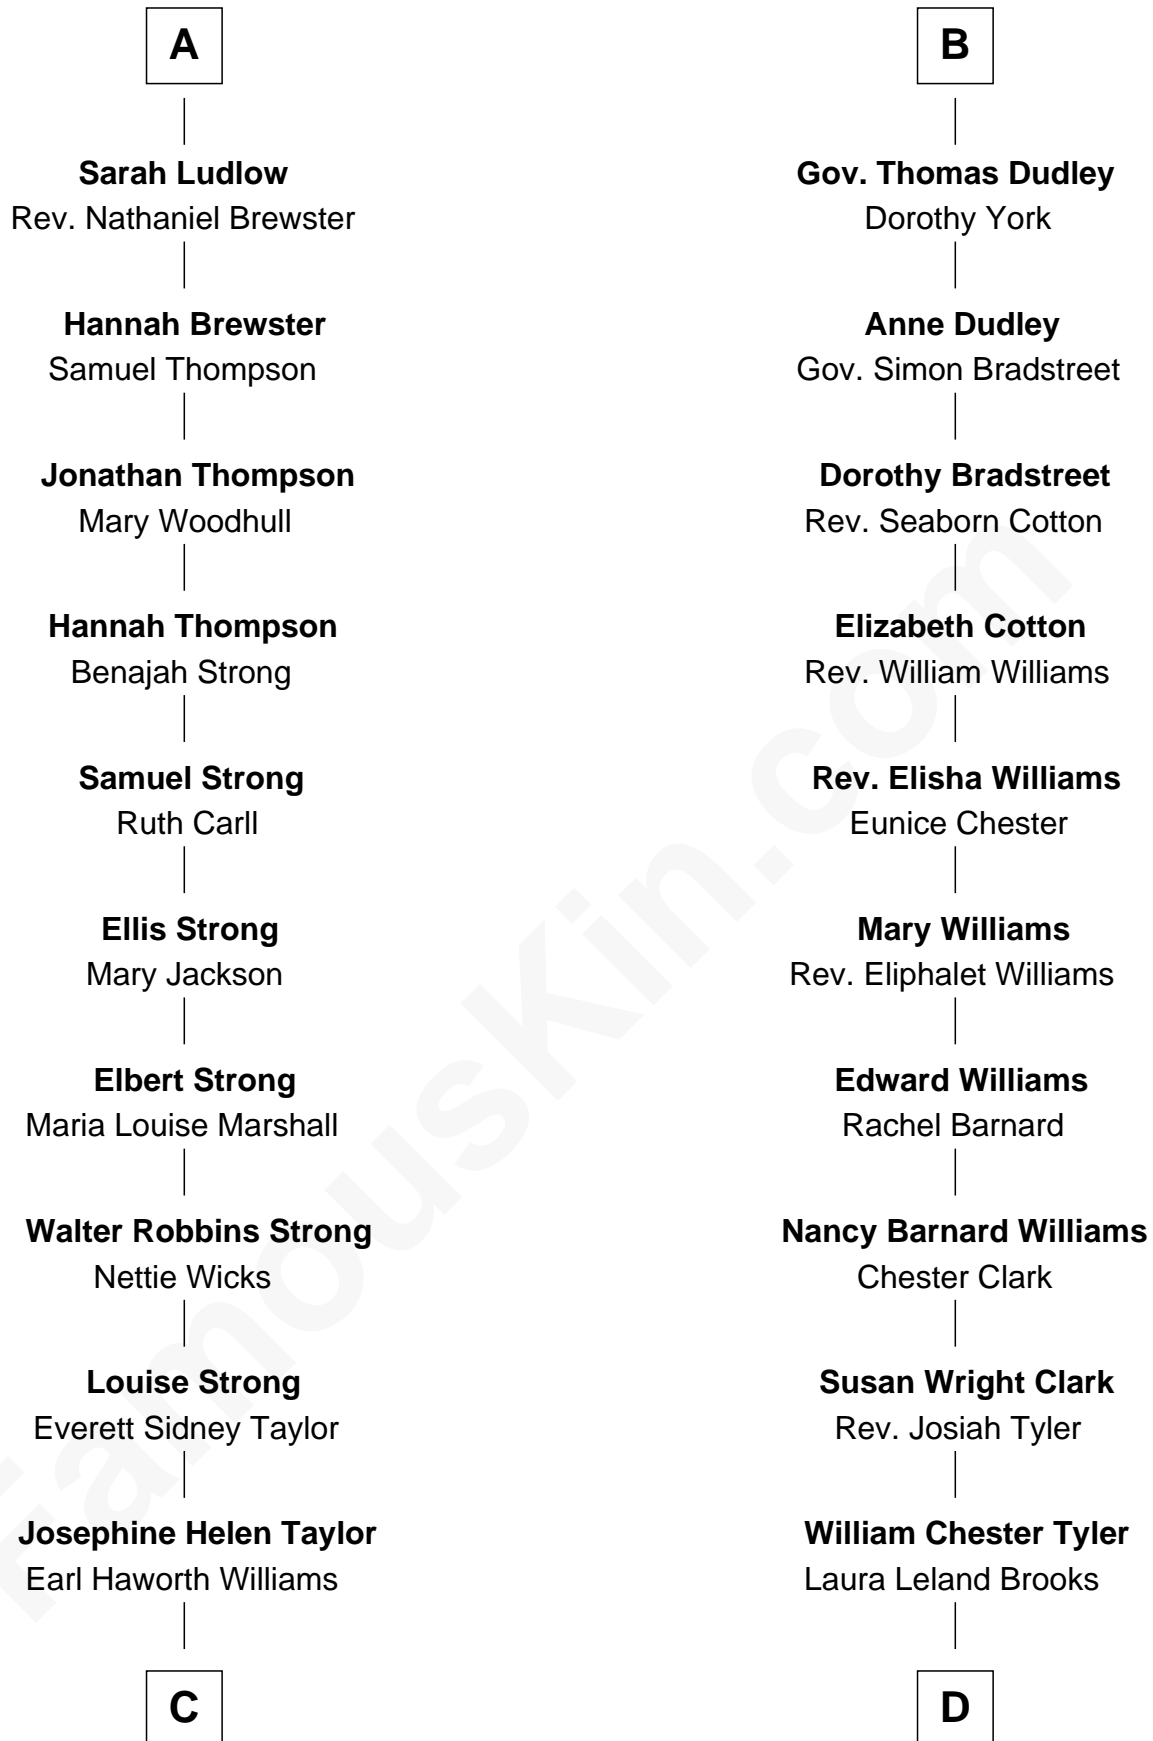

FamousKin.com Relationship Chart of

Jordan Peele

TV and Movie Actor

18th cousin 2 times removed of

Kate Upton

Sports Illustrated Swimsuit Cover Model

Sir Walter Blount

Sancha de Ayala

Sir Thomas Blount

Margaret de Gresley

Sir Walter Blount

Helena Byron

Sir William Blount

Margaret Echyngham

Elizabeth Blount

Sir Andrews de Windsor

Sir John Sutton

Sir John Sutton

Elizabeth Berkeley

Sir Edmund Sutton

Joyce Tiptoft

Sir Edward Sutton

Cecily Willoughby

Sir John Sutton

Cecily Grey

Sir Henry Dudley

----- Ashton

Probable

Roger Dudley

Susanna Thorne

B

C