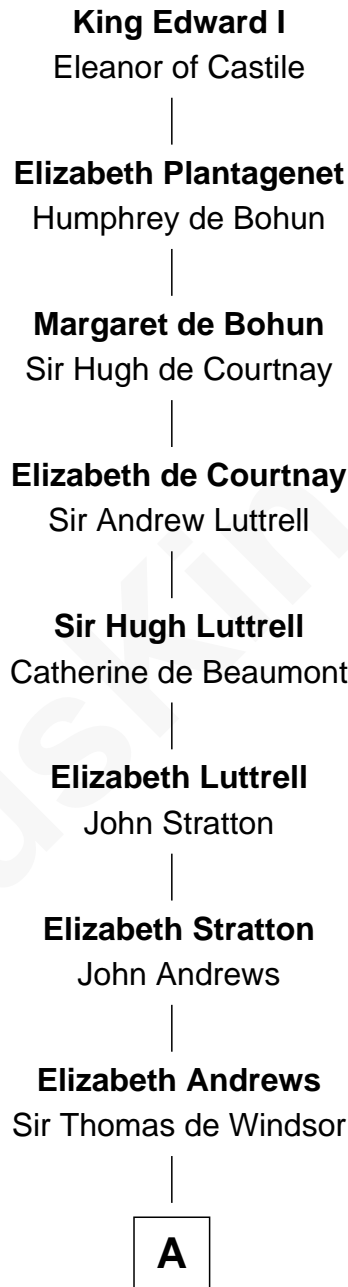

# FamousKin.com Relationship Chart of

**Jordan Peele**

*TV and Movie Actor*

21st Great-grandson of

**King Edward I**

*King of England*

**A**

|  
**Sir Andrews de Windsor**

Elizabeth Blount

|  
**Edith Windsor**

George Ludlow

|  
**Thomas Ludlow**

Jane Pyle

|  
**Roger Ludlow**

Mary Cogan

|  
**Sarah Ludlow**

Rev. Nathaniel Brewster

|  
**Hannah Brewster**

Samuel Thompson

|  
**Jonathan Thompson**

Mary Woodhull

|  
**Hannah Thompson**

Benajah Strong

|  
**Samuel Strong**