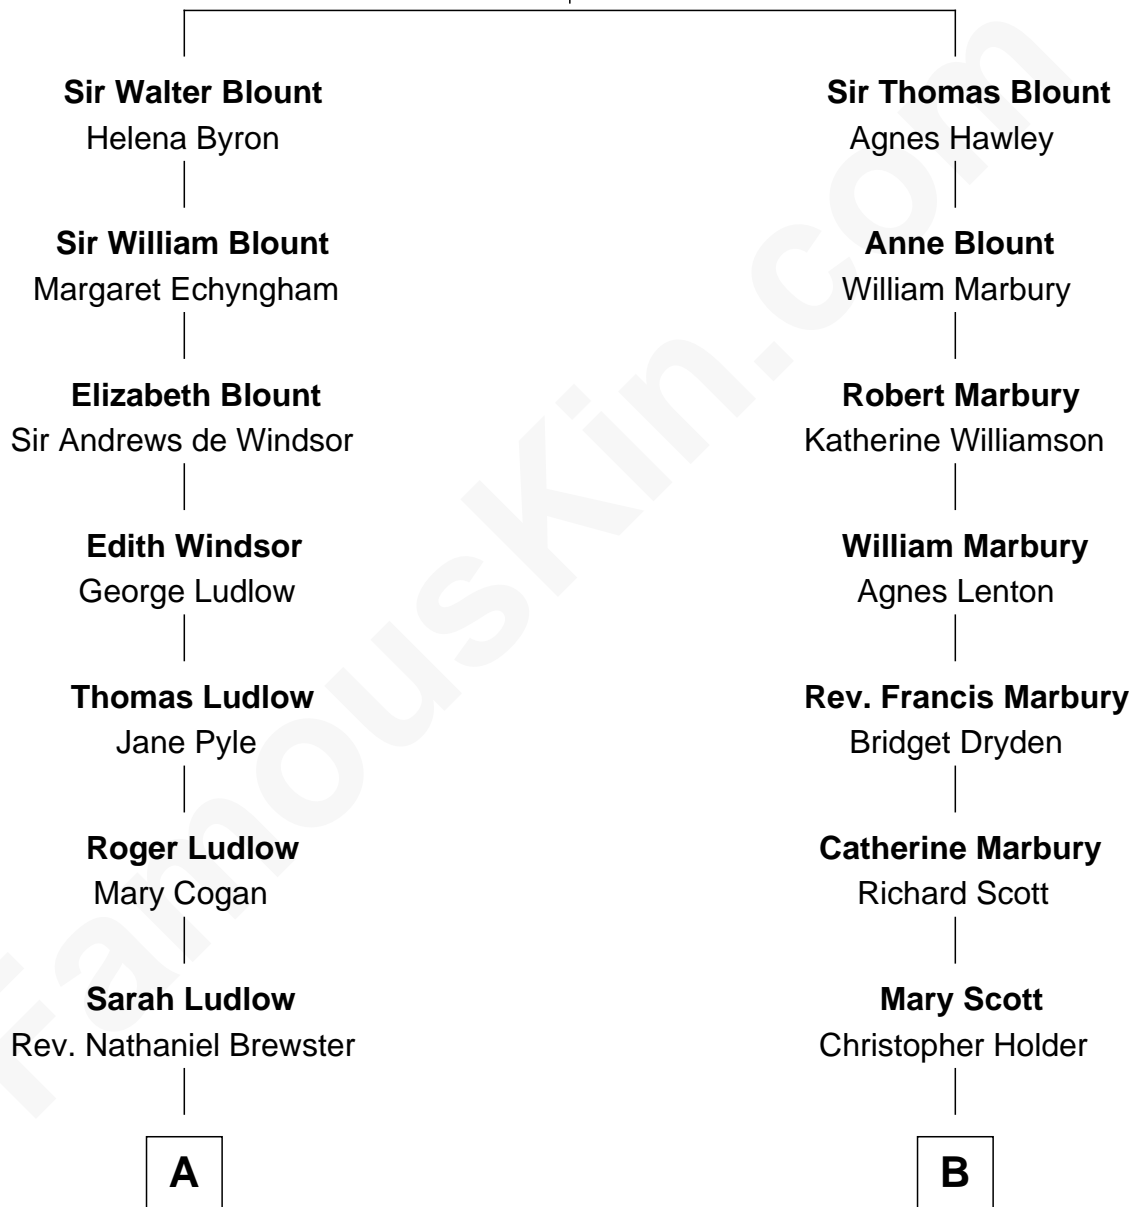

# FamousKin.com Relationship Chart of

**Jordan Peele**

*TV and Movie Actor*

13th cousin 4 times removed of

**Hetty Green**

*"The Witch of Wall Street"*

**Sir Thomas Blount**  
Margaret de Gresley

Jordan Peele photo by [Peabody Awards](#) (CC BY 2.0)