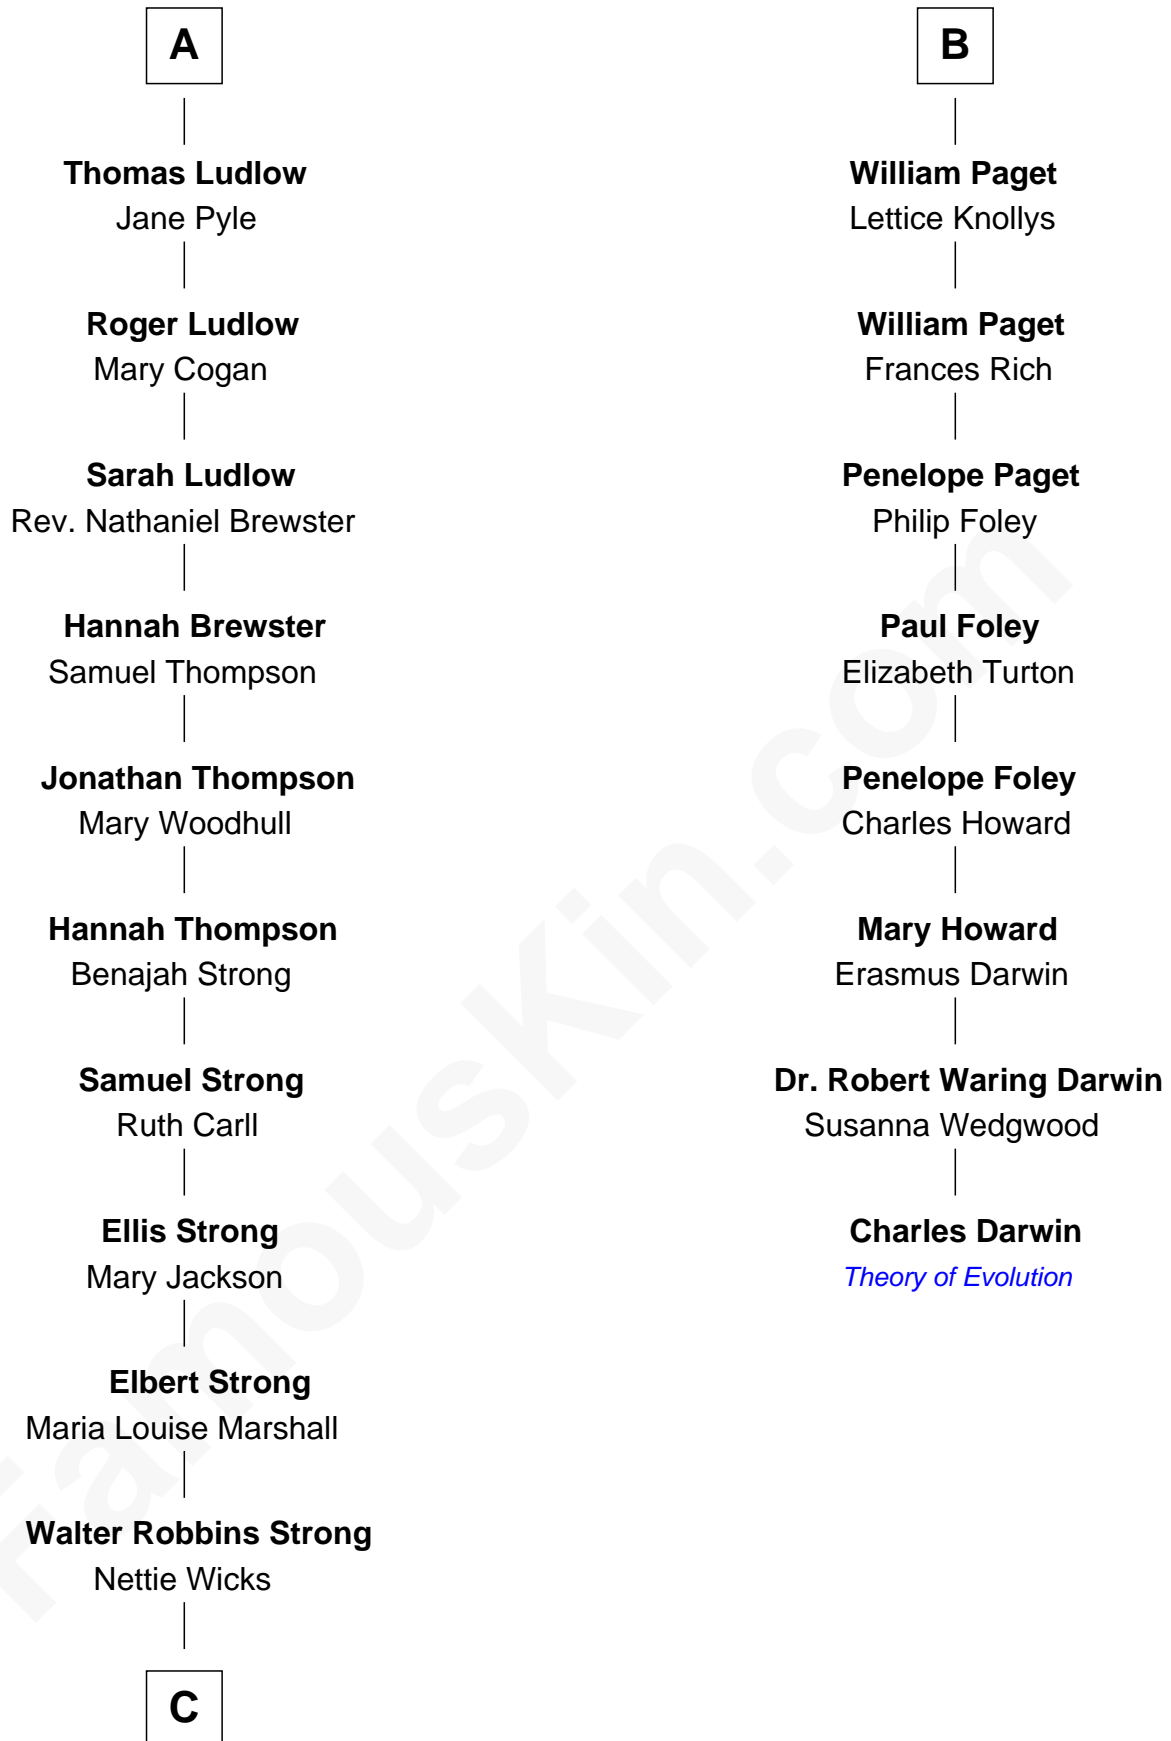

# FamousKin.com Relationship Chart of

**Jordan Peele**

*TV and Movie Actor*

14th cousin 6 times removed of

**Charles Darwin**

*Theory of Evolution*

**Sir Hugh de Courtnay**

Margaret de Bohun

Anne Wake

**Sir John Courtenay**

Joan Champernoun

**Sir Philip Courtenay**

Elizabeth Hungerford

**Katherine Courtenay**

Sir William Huddesfield

**Elizabeth Huddesfield**

Sir Anthony Poyntz

**Margaret Poyntz**

Sir John Newton

**Nazareth Newton**

Thomas Paget

**B**

**C**

—  
**Louise Strong**  
Everett Sidney Taylor

—  
**Josephine Helen Taylor**  
Earl Haworth Williams

—  
**Lucinda J. Williams**  
Hayward Peele

—  
**Jordan Peele**  
*TV and Movie Actor*

FamousKin.com