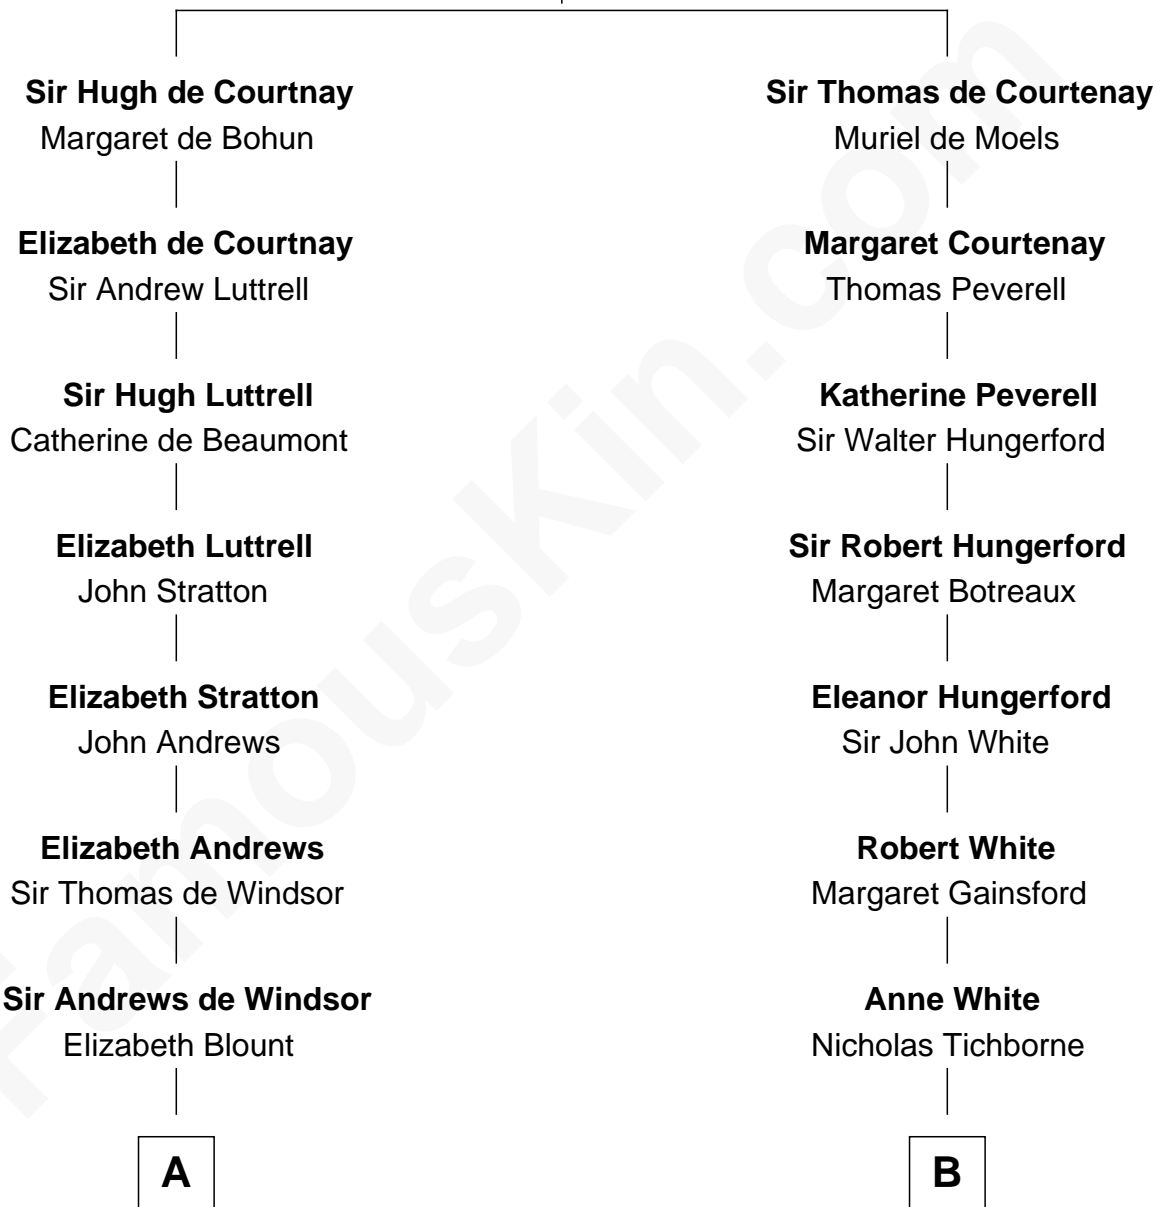

FamousKin.com Relationship Chart of

Jordan Peele

TV and Movie Actor

19th cousin 2 times removed of

Grace Slick

Singer, Songwriter - Jefferson Airplane

Sir Hugh de Courtenay

Agnes de St. John

C

Walter Robbins Strong

Nettie Wicks

Louise Strong

Everett Sidney Taylor

Josephine Helen Taylor

Earl Haworth Williams

Lucinda J. Williams