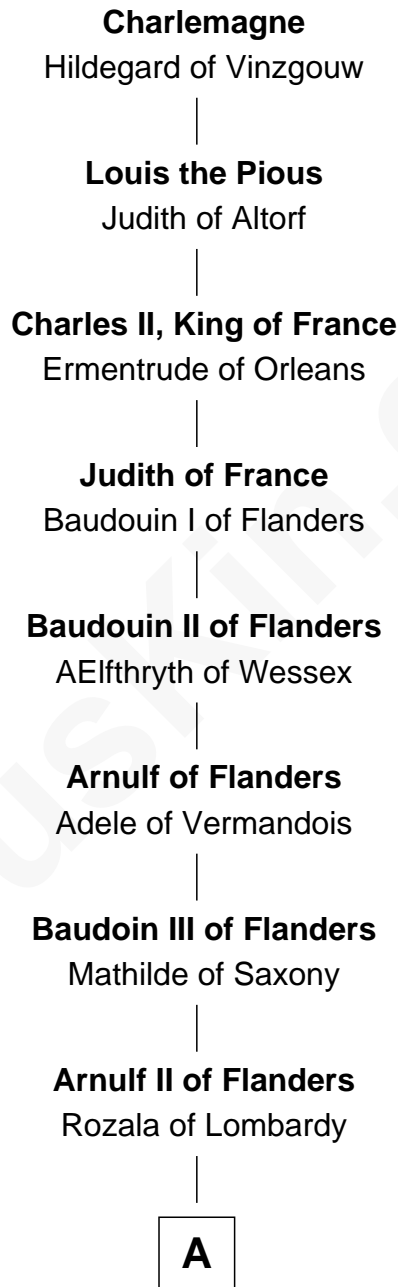

# FamousKin.com Relationship Chart of

**Jordan Peele**

*TV and Movie Actor*

37th Great-grandson of

**Charlemagne**

*King of the Franks*

**A**

**Baudoin IV of Flanders**

Ogive of Luxembourg

**Baudoin V of Flanders**

Adela of France

**Matilda of Flanders**

William I, King of England

**Henry I, King of England**

Maud of Scotland

**Maud of England**

Geoffrey Plantagenet

**Henry II, King of England**

Eleanor of Aquitaine

**John, King of England**

Isabelle of Angoulême

**Henry III, King of England**

Eleanor of Provence

**Edward I, King of England**