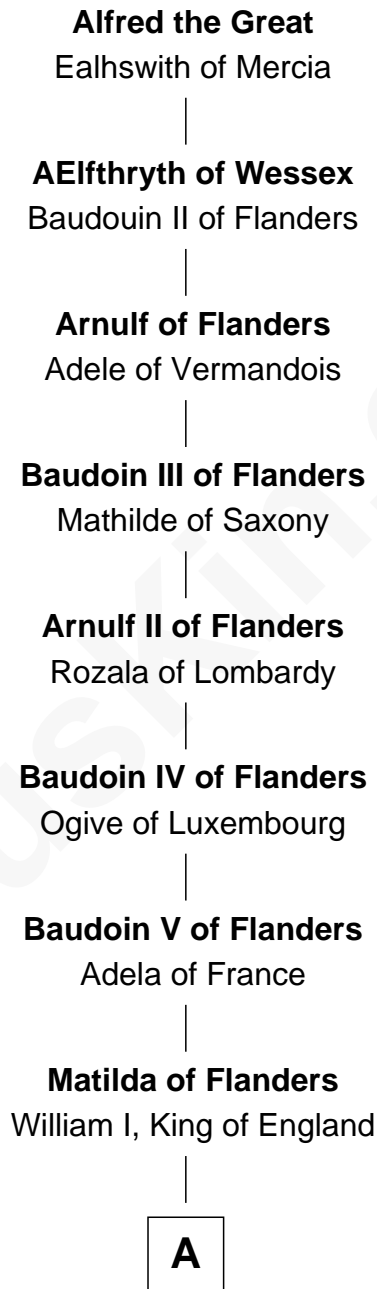

FamousKin.com Relationship Chart of

Jordan Peele

TV and Movie Actor

34th Great-grandson of

Alfred the Great

King of the Anglo-Saxons

A

Henry I, King of England

Maud of Scotland

Maud of England

Geoffrey Plantagenet

Henry II, King of England

Eleanor of Aquitaine

John, King of England

Isabelle of Angoulême

Henry III, King of England

Eleanor of Provence

Edward I, King of England

Eleanor of Castile

Elizabeth Plantagenet

Humphrey de Bohun

Margaret de Bohun

Sir Hugh de Courtnay

Elizabeth de Courtnay