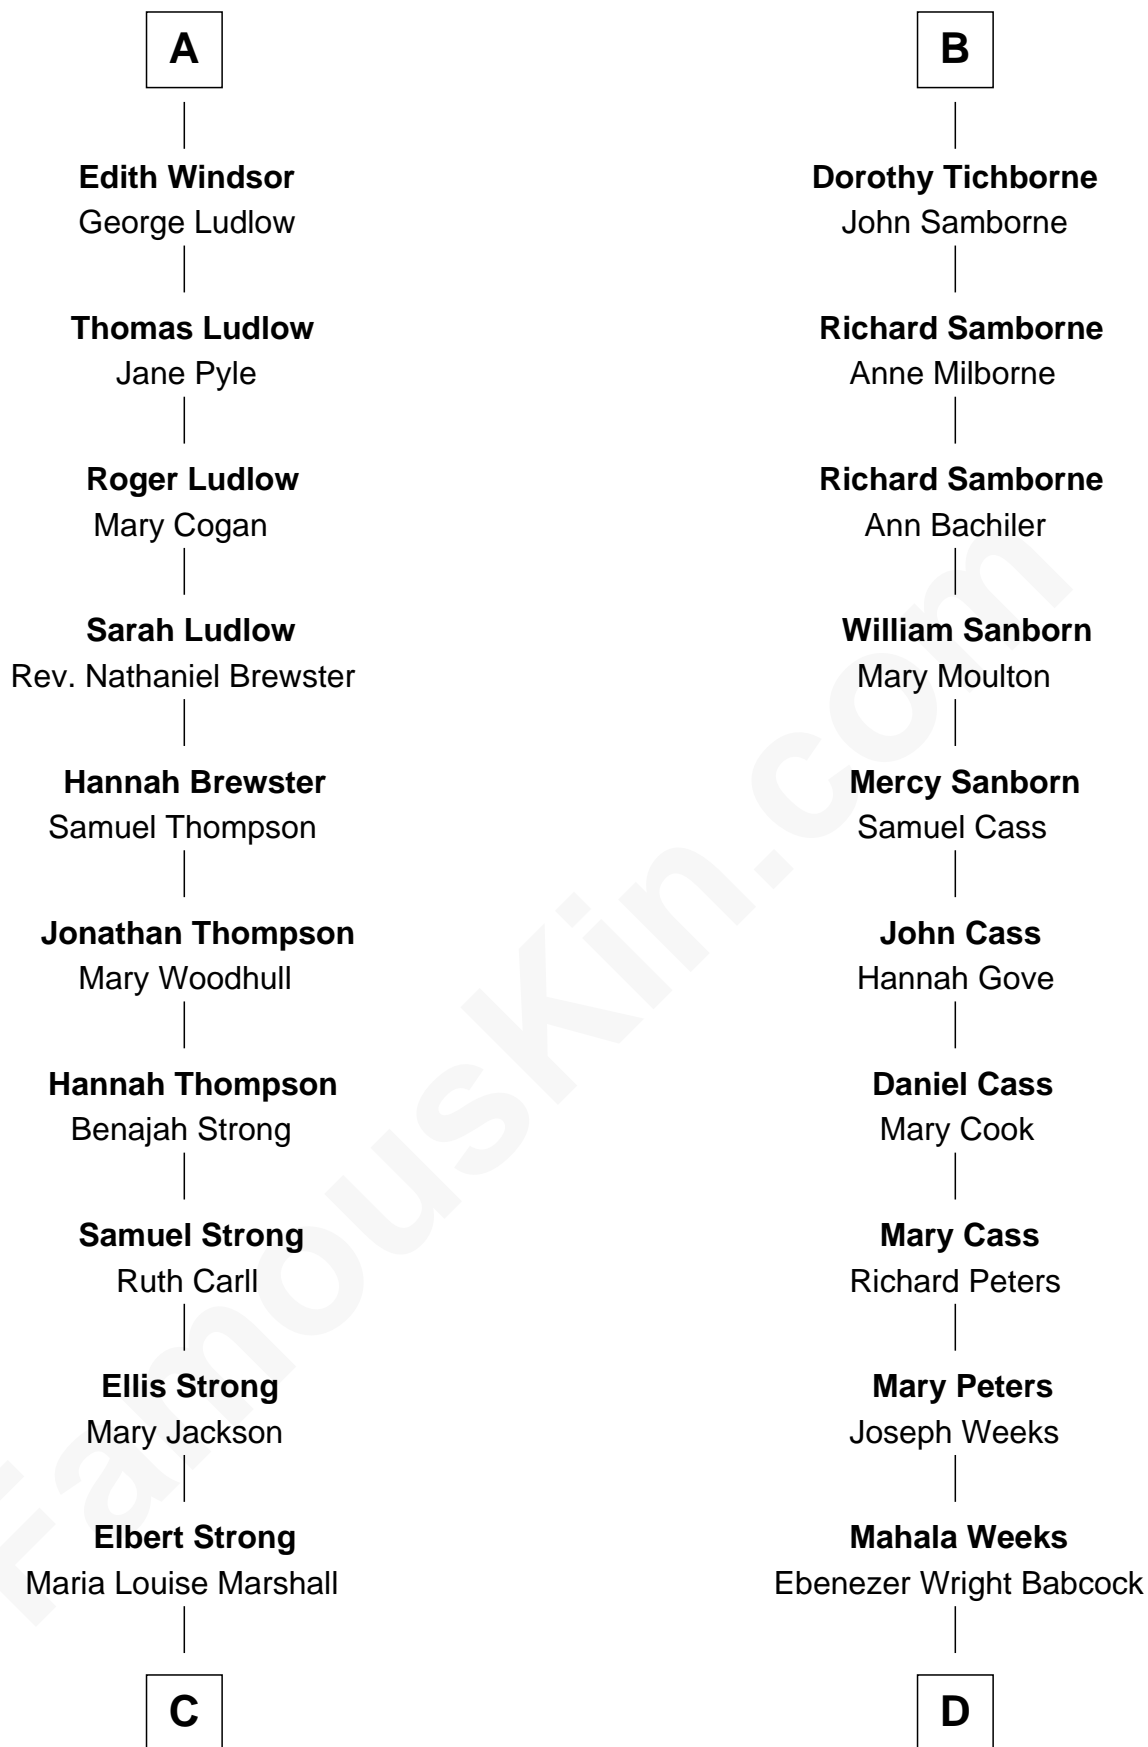

FamousKin.com Relationship Chart of

Jordan Peele

TV and Movie Actor

20th cousin 1 time removed of

Charlie Munger

Vice-Chairman of Berkshire Hathaway

Sir Hugh de Courtenay

Agnes de St. John

Muriel de Moels

Margaret Courtenay

Thomas Peverell

Katherine Peverell

Sir Walter Hungerford

Sir Robert Hungerford

Margaret Botreaux

Eleanor Hungerford

Sir John White

Robert White

Margaret Gainsford

Anne White

Nicholas Tichborne

B

C

Walter Robbins Strong

Nettie Wicks

Louise Strong

Everett Sidney Taylor

Josephine Helen Taylor

Earl Haworth Williams

Lucinda J. Williams

Hayward Peele

Jordan Peele